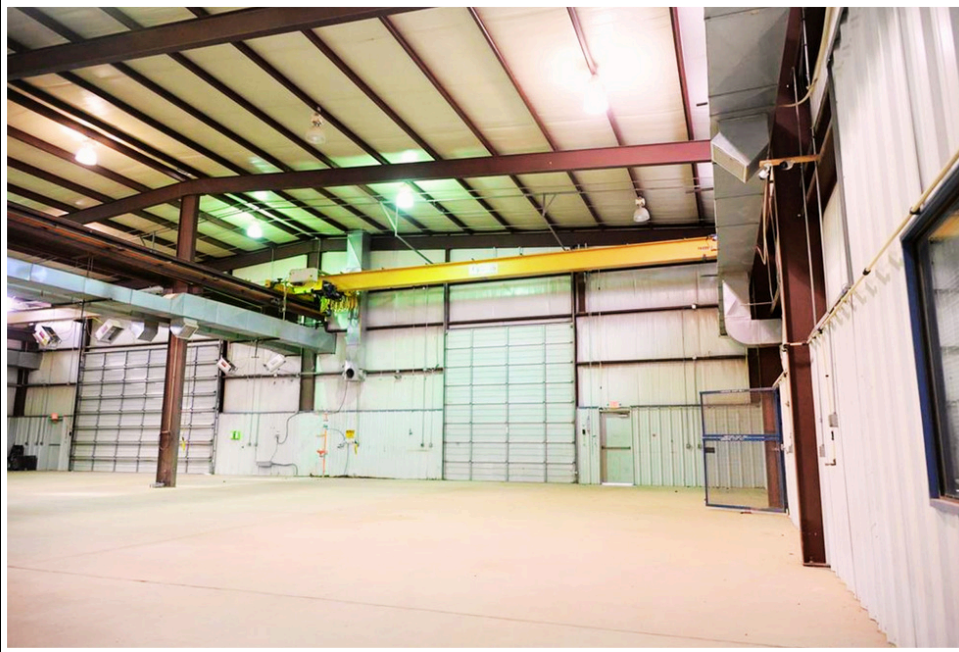

the Real Estate Ranch