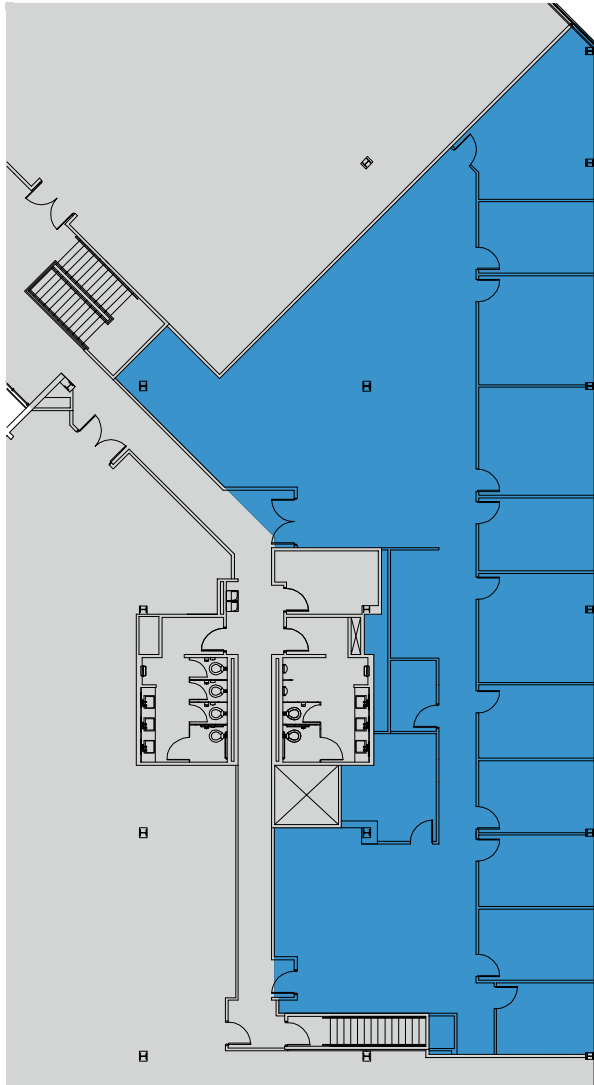

14850 CONFERENCE CENTER DRIVE

2ND FLOOR

Suite #275 5,867 RSF
As-built

Suite #275 5,867 RSF
Hypothetical spec suite