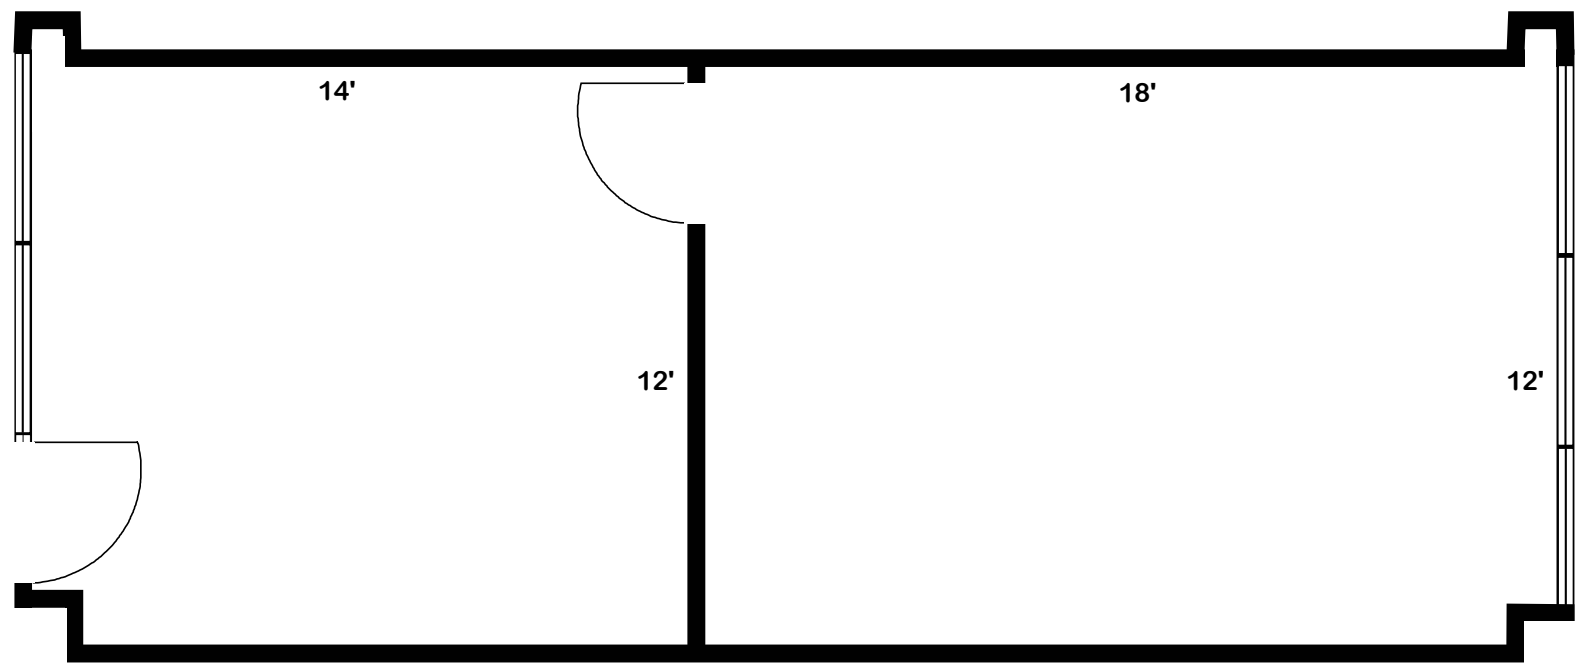

Hammer - Hewson Associates  
255 Maple Court, Suite 200  
Ventura, California 93003  
www.hhaventura.com

260 Maple Court, Suite 223 (384 Sq Ft)

Scale: 1" = 4'-0" (Dimensions are approximate)

Leasing Information:  
Randy Wuerth  
Bob Ingram  
(805) 650-6700