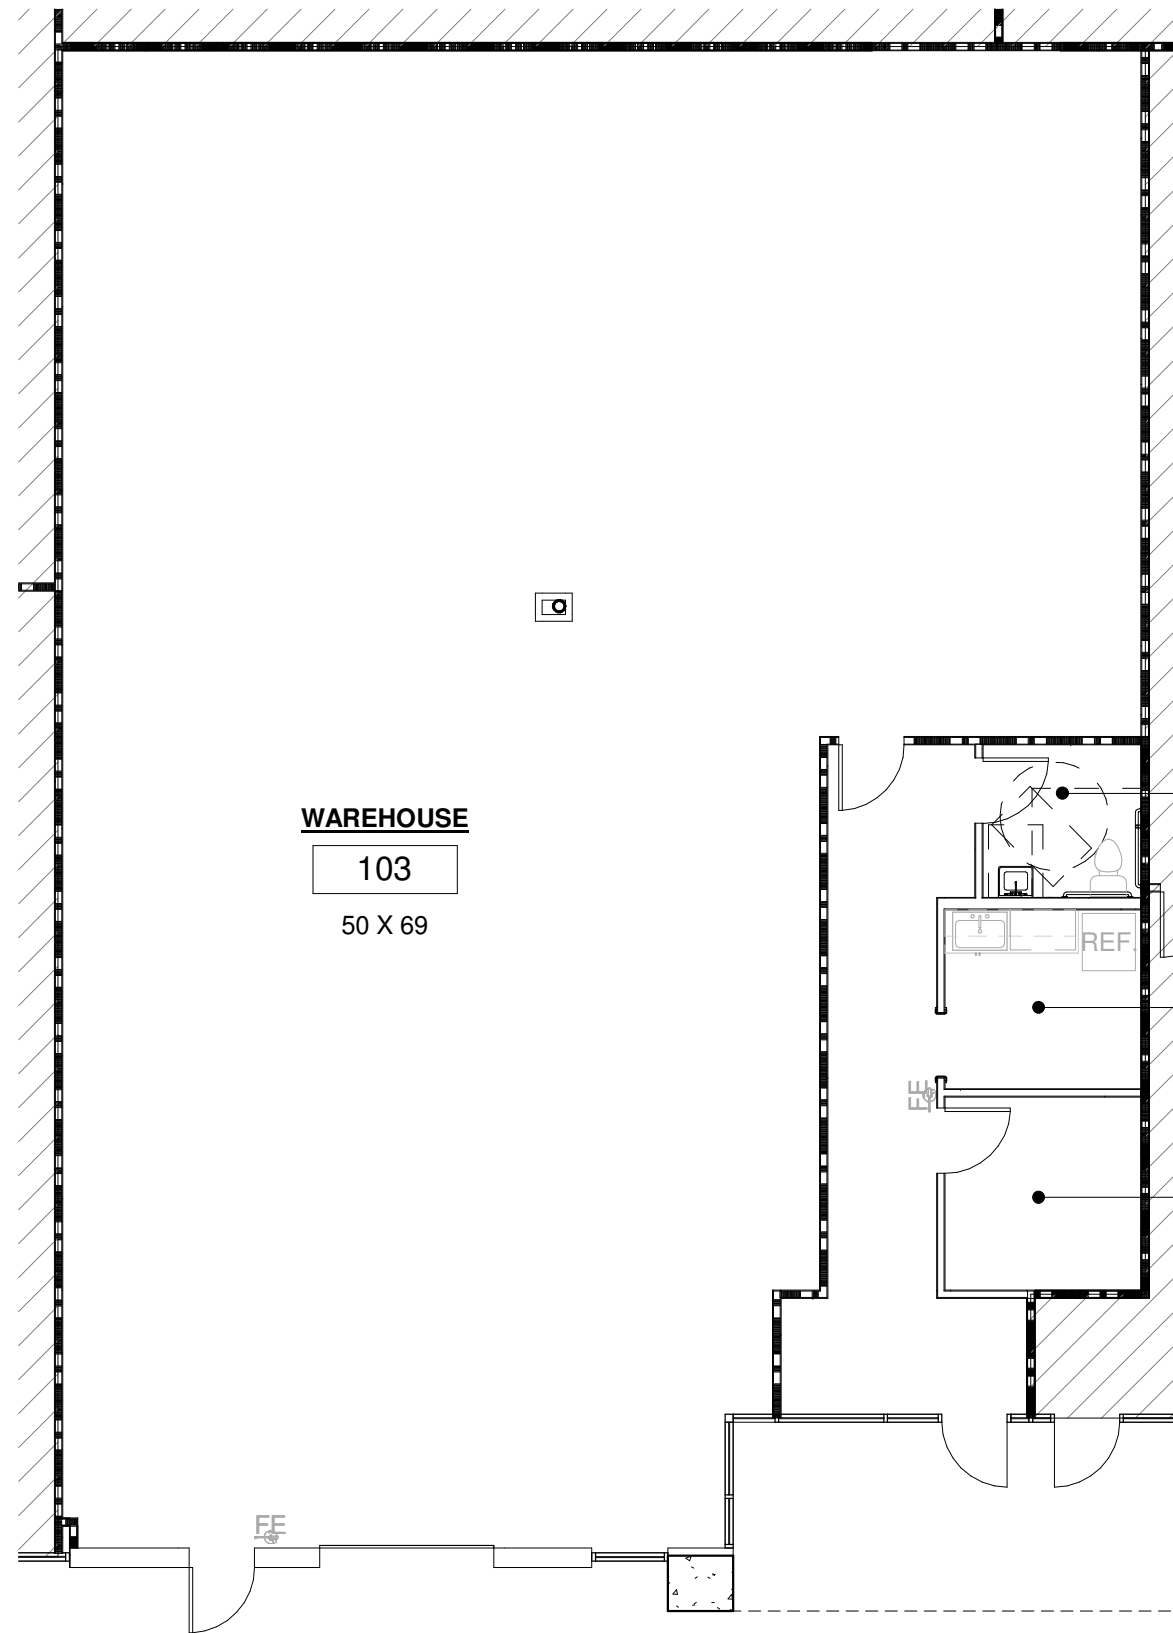

SPEC SUITE 14

2975 BRECKINRIDGE ROAD
DULUTH, GA 30096

WAREHOUSE: 2,817 RSF
OFFICE: 706 RSF

TOTAL: 3,523 RSF

WAREHOUSE

103

50 X 69

LAV

102

7 X 7

BREAK

101

9 X 8

OFFICE

100

9 X 9