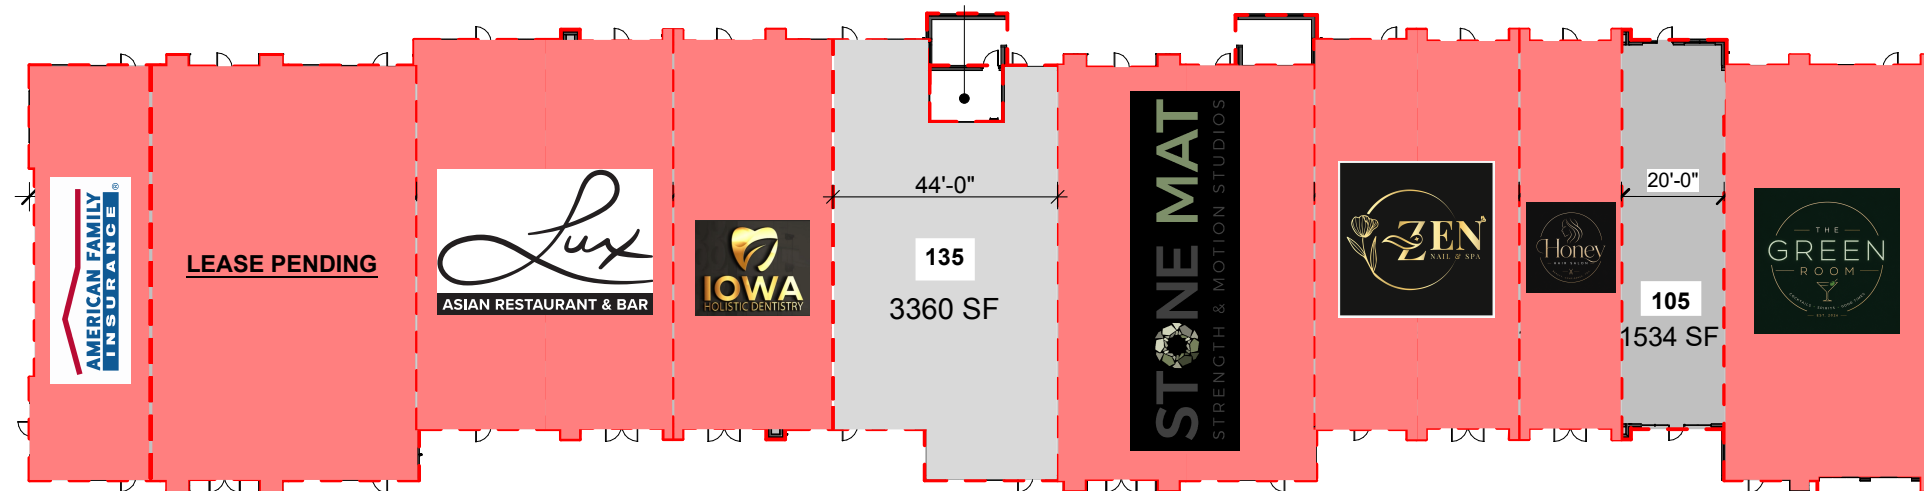

Kettlestone Lakes

3150 Grand Prairie Pkwy. Waukee, IA

ACCURATE
COMMERCIAL RES

RETAIL CENTER
LOCATION

For Leasing Information, Please Contact:
Jared Johnson
515-556-0124
jjohnson@accuratedevelopment.com

Building Elevation