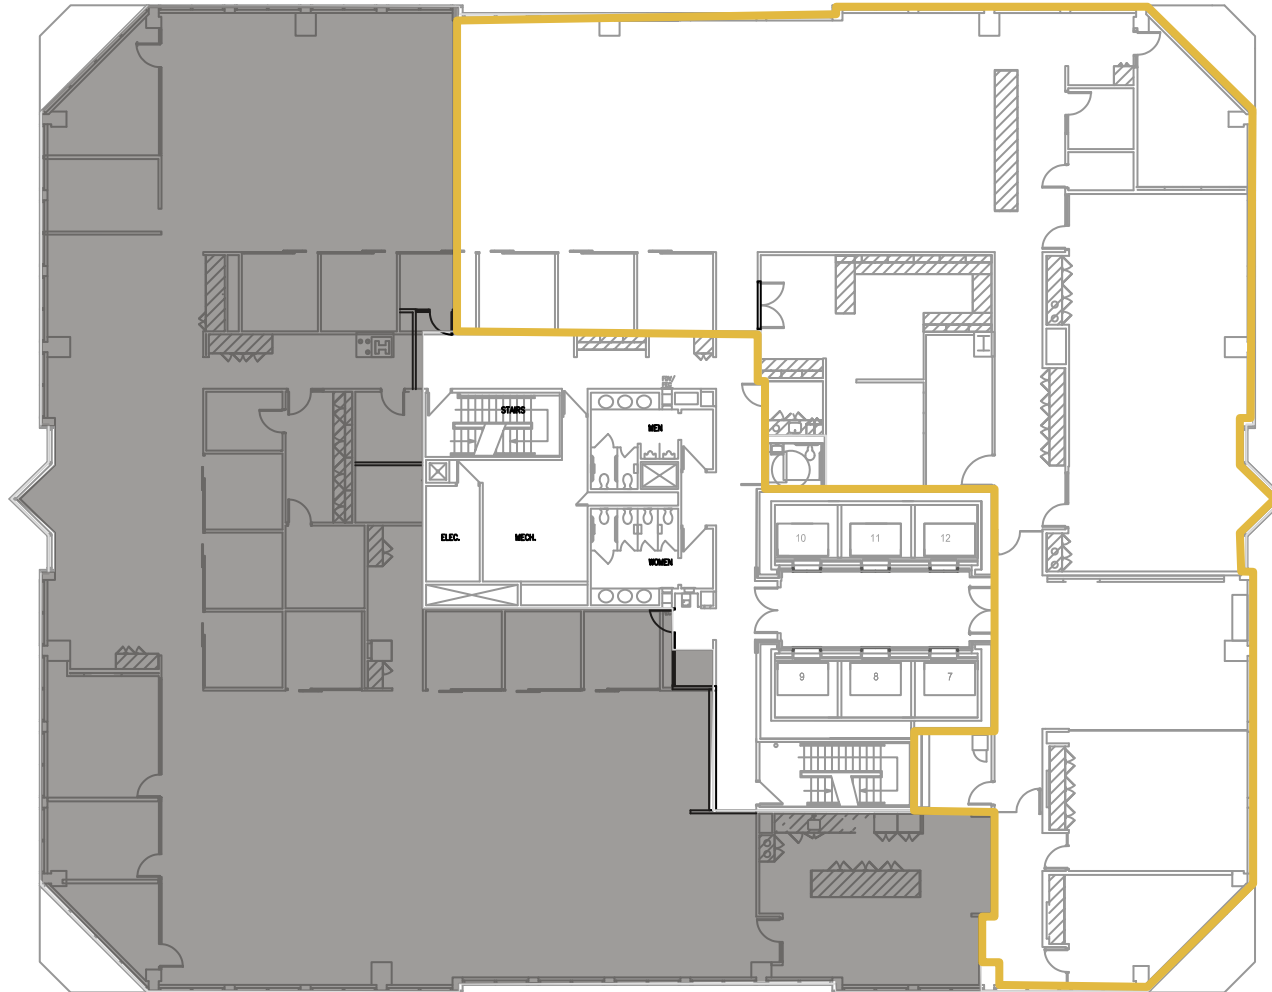

1201 WALNUT

Kansas City, MO 64105

 = VACANT

Suite 2250
9,135 RSF

22nd Floor

SCALE: 1/32" = 1'-0"

 THE SKYLINE COLLECTION