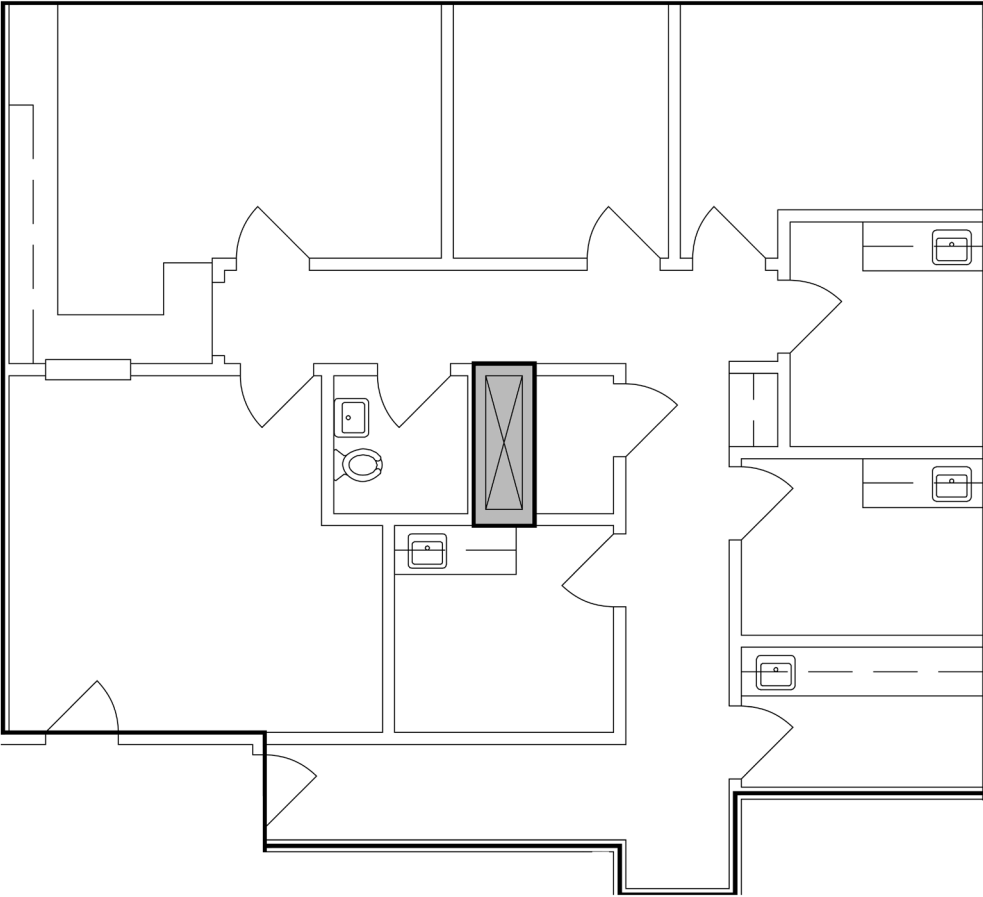

Suite 210 | 1,657 RSF

Kyle Church
205 919 1528
kyle@lightpointcre.com