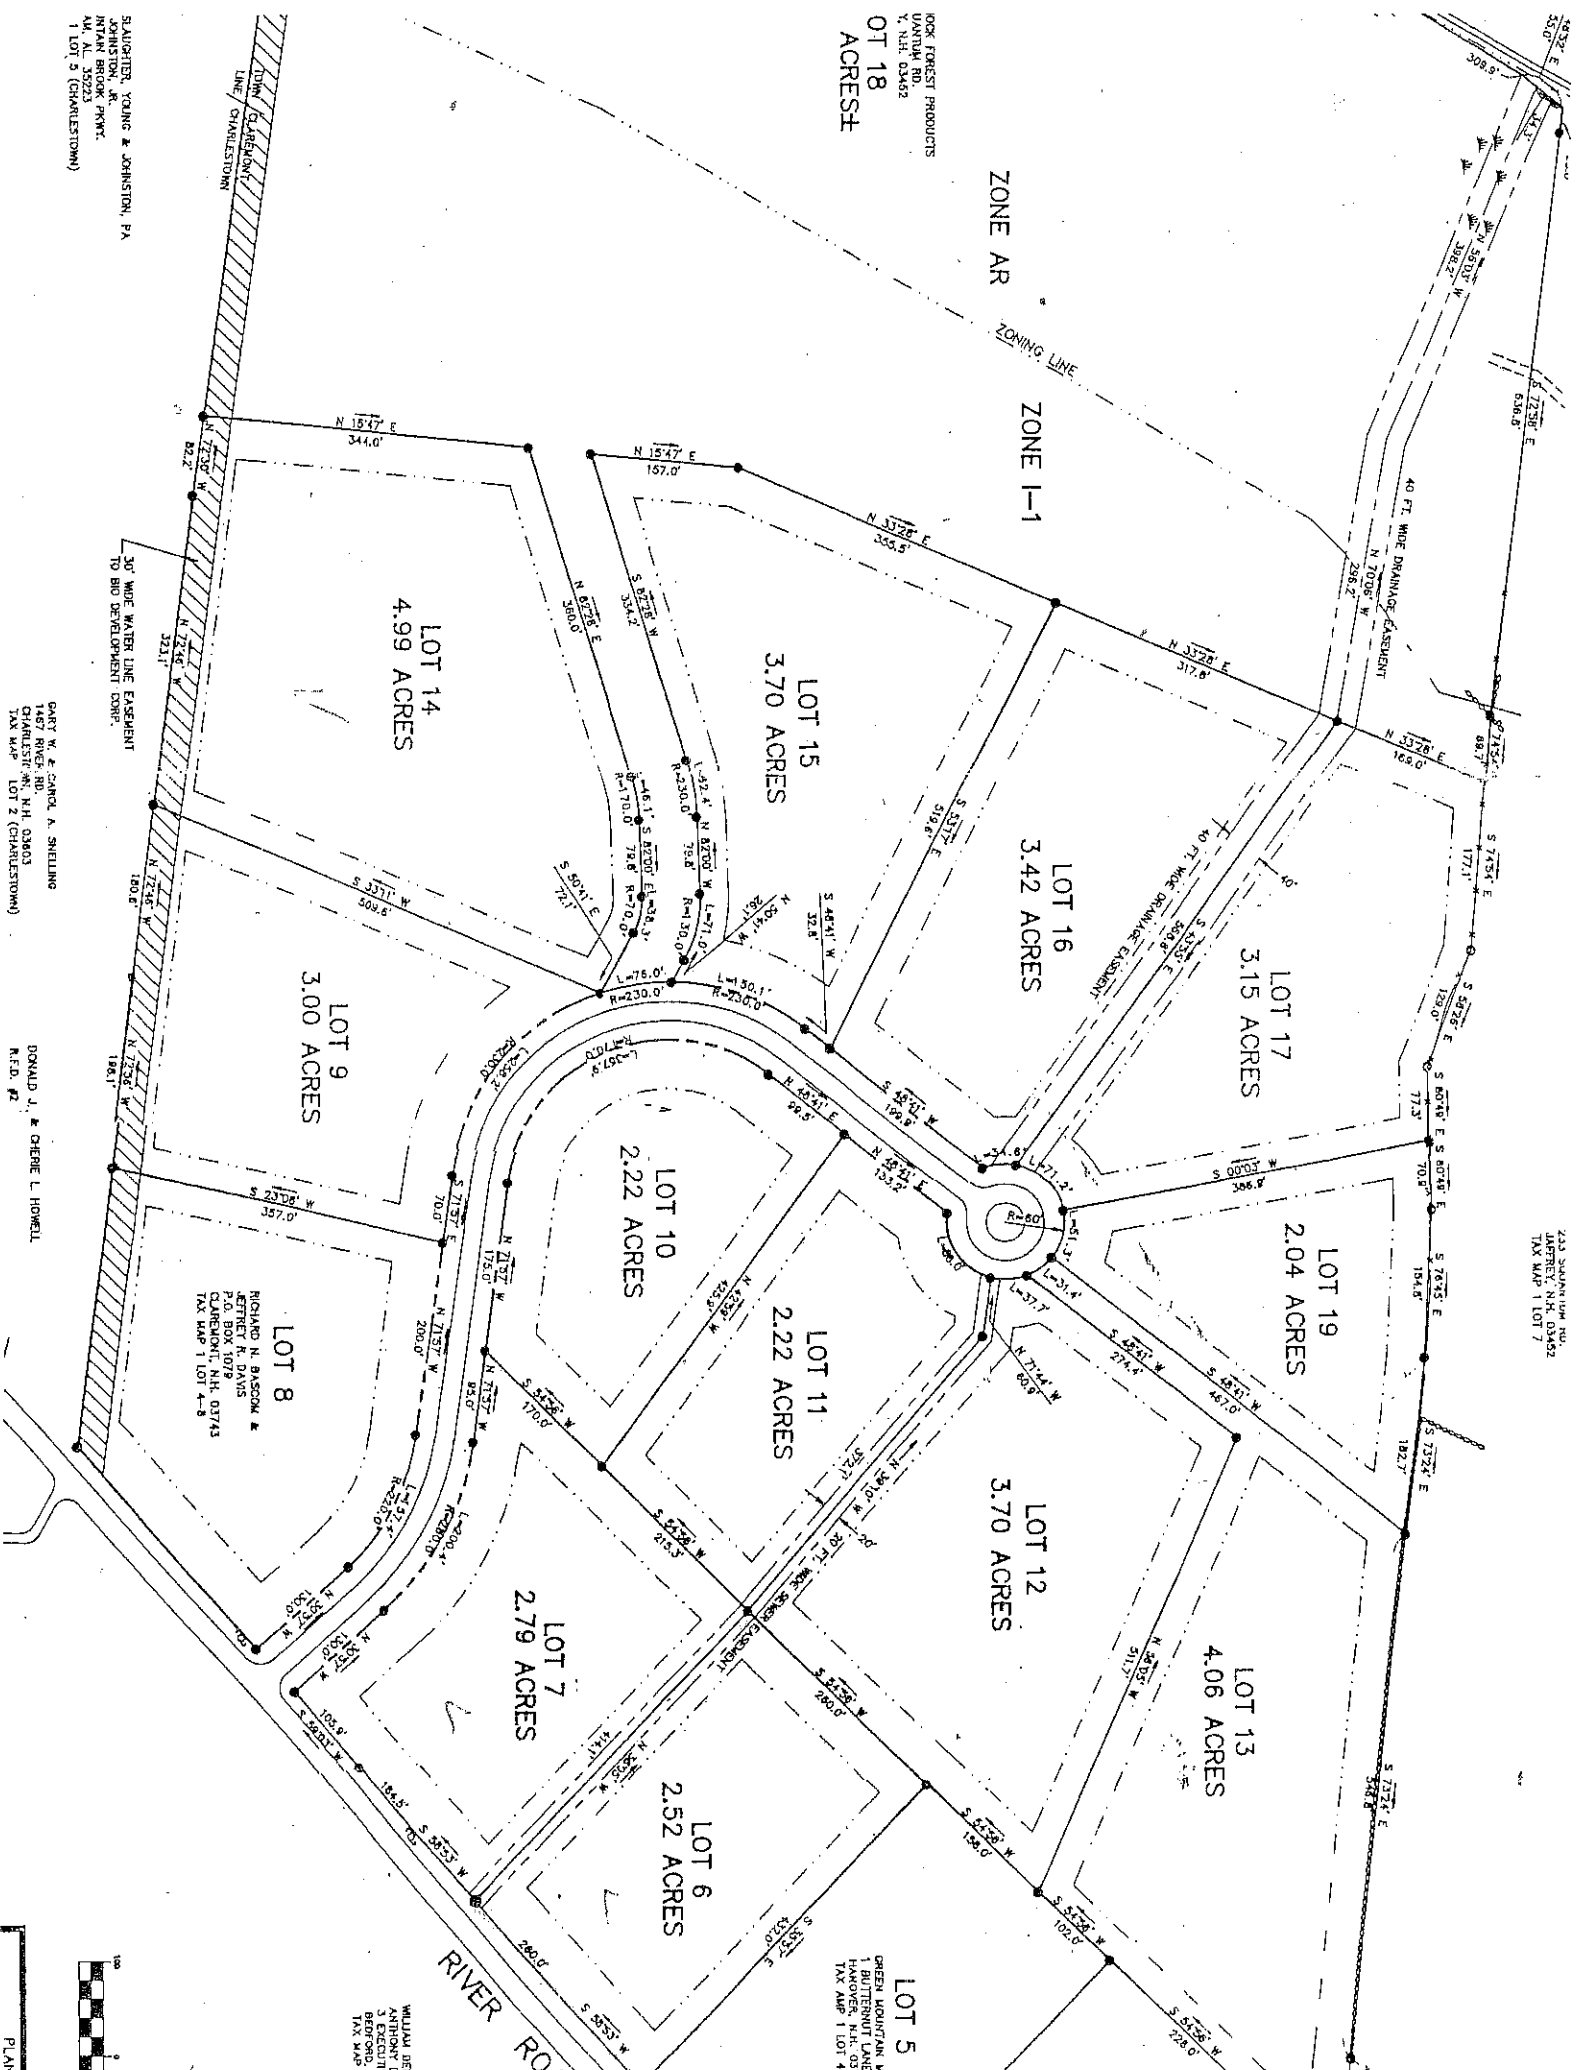

233 SHALANUM RD.  
JAFFREY, NH, 03452  
TAX MAP 1 LOT 7

ROCK FOREST PRODUCTS  
DUNHAM RD.  
Y. NH, 03462  
0T 18  
ACRES

ZONE AR

ZONE I-1

ZONING LINE

SAUGHTER, YOUNG & JOHNSTON, PA  
1910 N. BROOK CANYON  
AM, AL, 35223  
1 LOT 3 (CHARLESTOWN)

PARTY W. & CAROL A. SHELING  
1467 RIVER RD.  
CHARLESTOWN, NH, 03803  
TAX MAP LOT 2 (CHARLESTOWN)

DONALD J. & CHERIE L. HOWELL  
R.F.D. #2

WILLIAM DEL.  
ANTHONY DEL.  
S. EXECUTING  
TAX MAP 1

PLAN

CLAREMONT