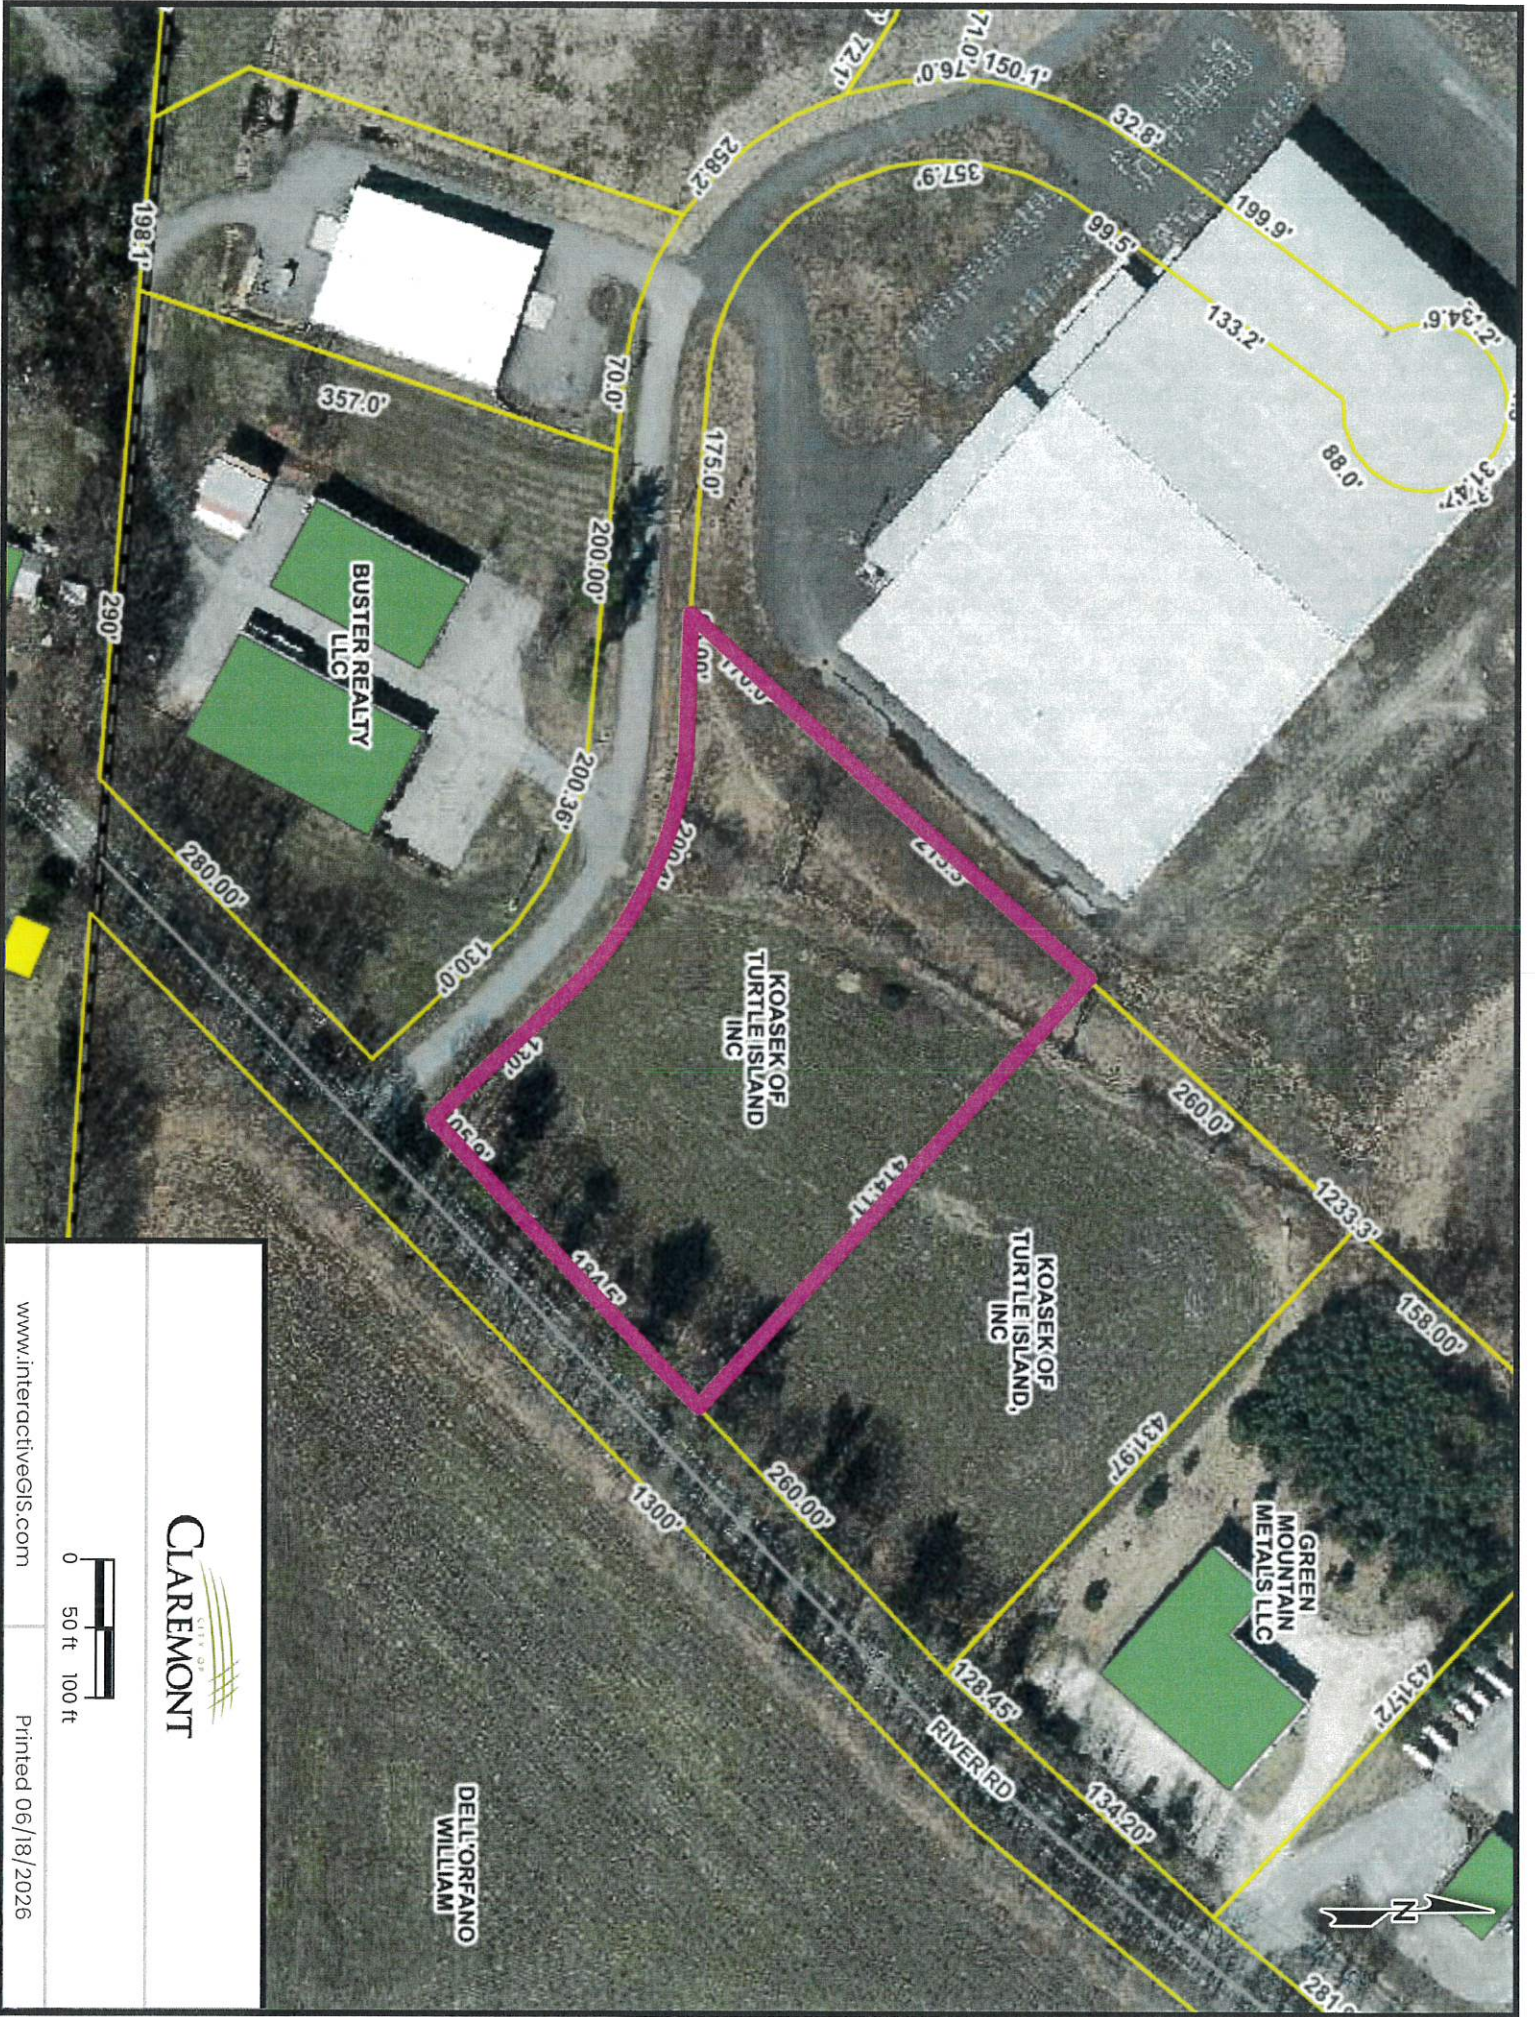

233 SHALANUM RD.  
JAFFREY, NH, 03452  
TAX MAP 1 LOT 7

ROCK FOREST PRODUCTS  
DUNHAM RD.  
Y. NH, 03462  
0T 18  
ACRES

ZONE AR

ZONE I-1

ZONING LINE

SAUGHTER, YOUNG & JOHNSTON, PA  
1910 N. BROOK CANYON  
AM, AL, 35223  
1 LOT 3 (CHARLESTOWN)

PARTY W. & CAROL A. SHELING  
1467 RIVER RD.  
CHARLESTOWN, NH, 03803  
TAX MAP LOT 2 (CHARLESTOWN)

DONALD J. & CHERIE L. HOWELL  
R.F.D. #2

WILLIAM DEL.  
ANTHONY DEL.  
S. EXECUTING  
TAX MAP 1

PLAN

CLAREMONT