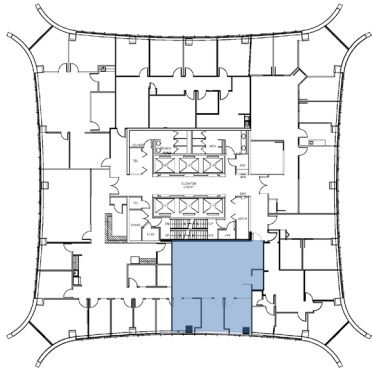

1 LANDMARK SQ

8TH FLOOR - 875 RSF
STAMFORD, CT

Contact Our Leasing Team:

Larry Kwiat
203-363-2341
larry.kwiat@reckson.com

Willard Overlock
914-872-4729
willard.overlock@reckson.com

RECKSON
www.reckson.com

1 LANDMARK SQ