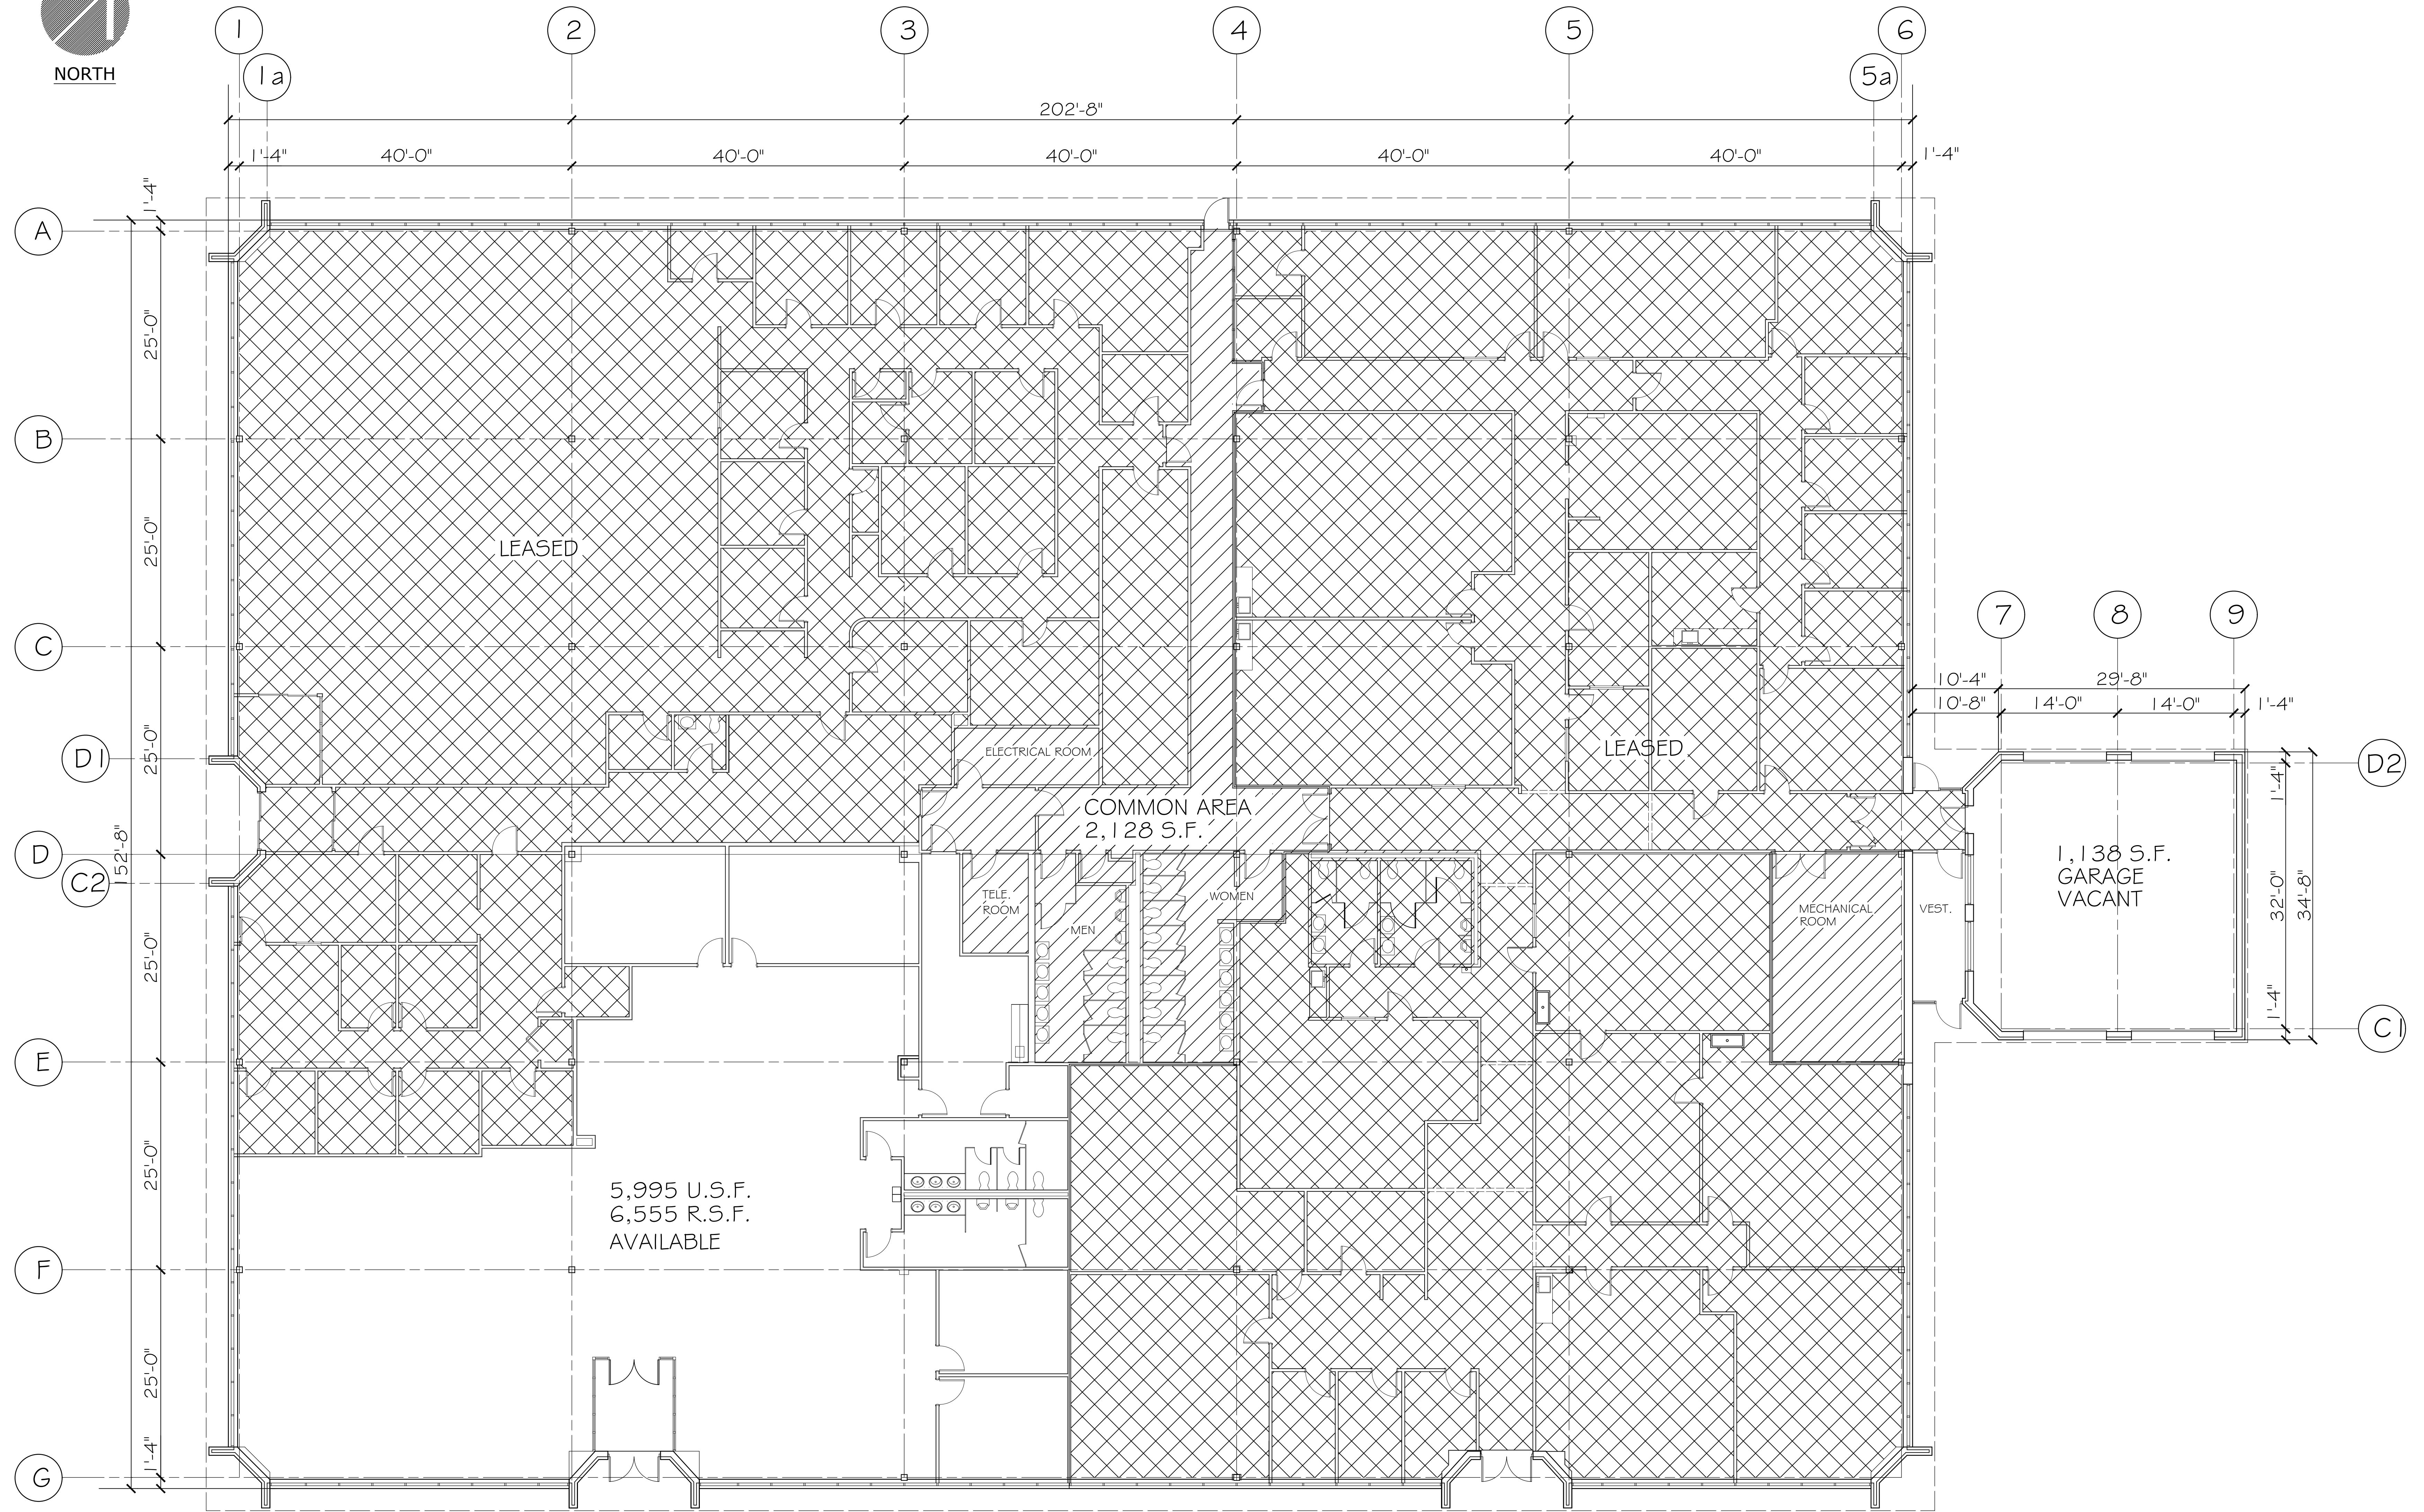

NORTH

BRICK
150 BRICK BOULEVARD
BRICK, NEW JERSEY

MARKETING PLAN

PROJECT No. 150BRICKBLVD
DRAWN BY MGO
SCALE 1/8" = 1'-0"
DATE 10-20-2025

MP-1