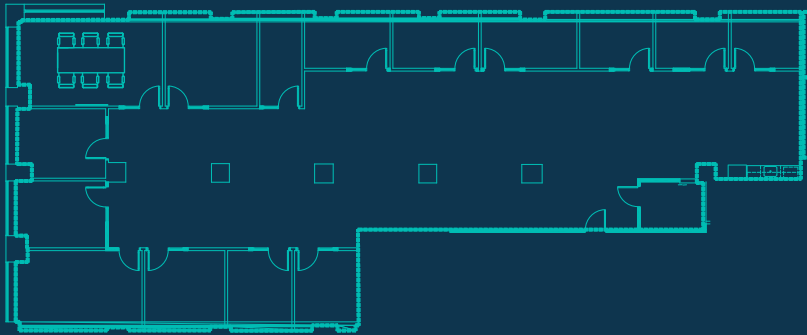

## WEST LOOP

318 W ADAMS ST  
CHICAGO, IL

EXPANSIVE<sup>®</sup>  
workspace

# TEAM SUITE 500A

ACCOMODATES HEADCOUNT OF UP TO 95

6683 SQUARE FEET OF PRIVATE SPACE  
PLUS 3000+SF OF SHARED WORKSPACE,  
COWORKING LOUNGE, KITCHEN, PHONE  
BOOTHS & MORE