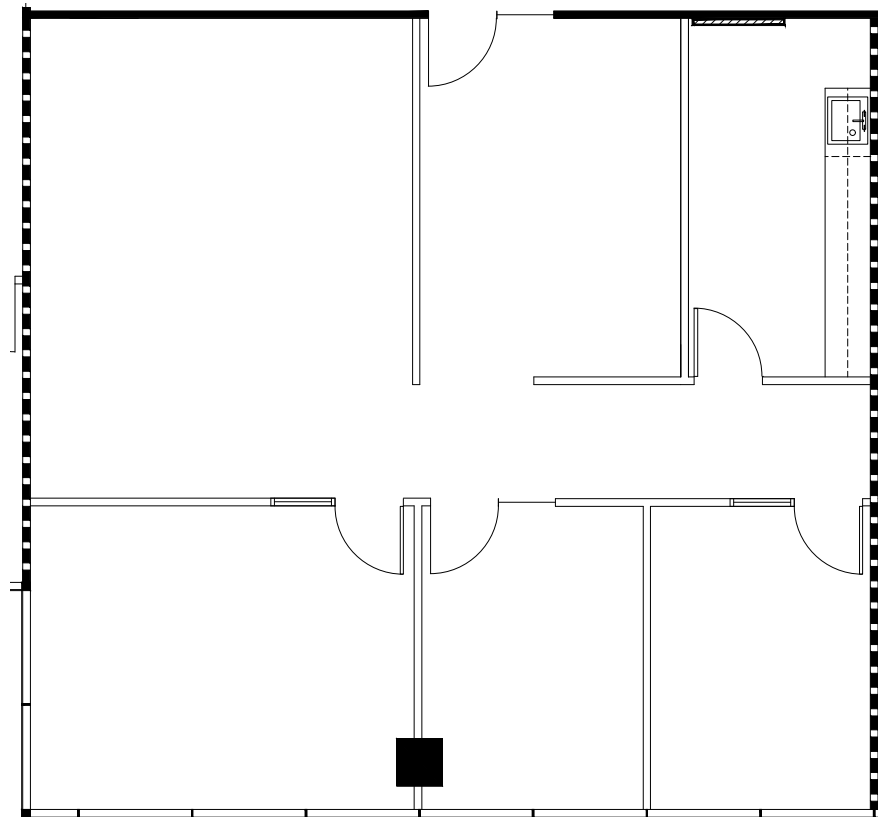

10000 NCX
10000 NORTH CENTRAL EXPRESSWAY

SUITE 775
1,590 SF

RYAN EVANICH
revanich@streamrealty.com
214.267.0442

SAM BASS
sam.bass@streamrealty.com
214.267.0436

STREAM

Charter
HOLDINGS