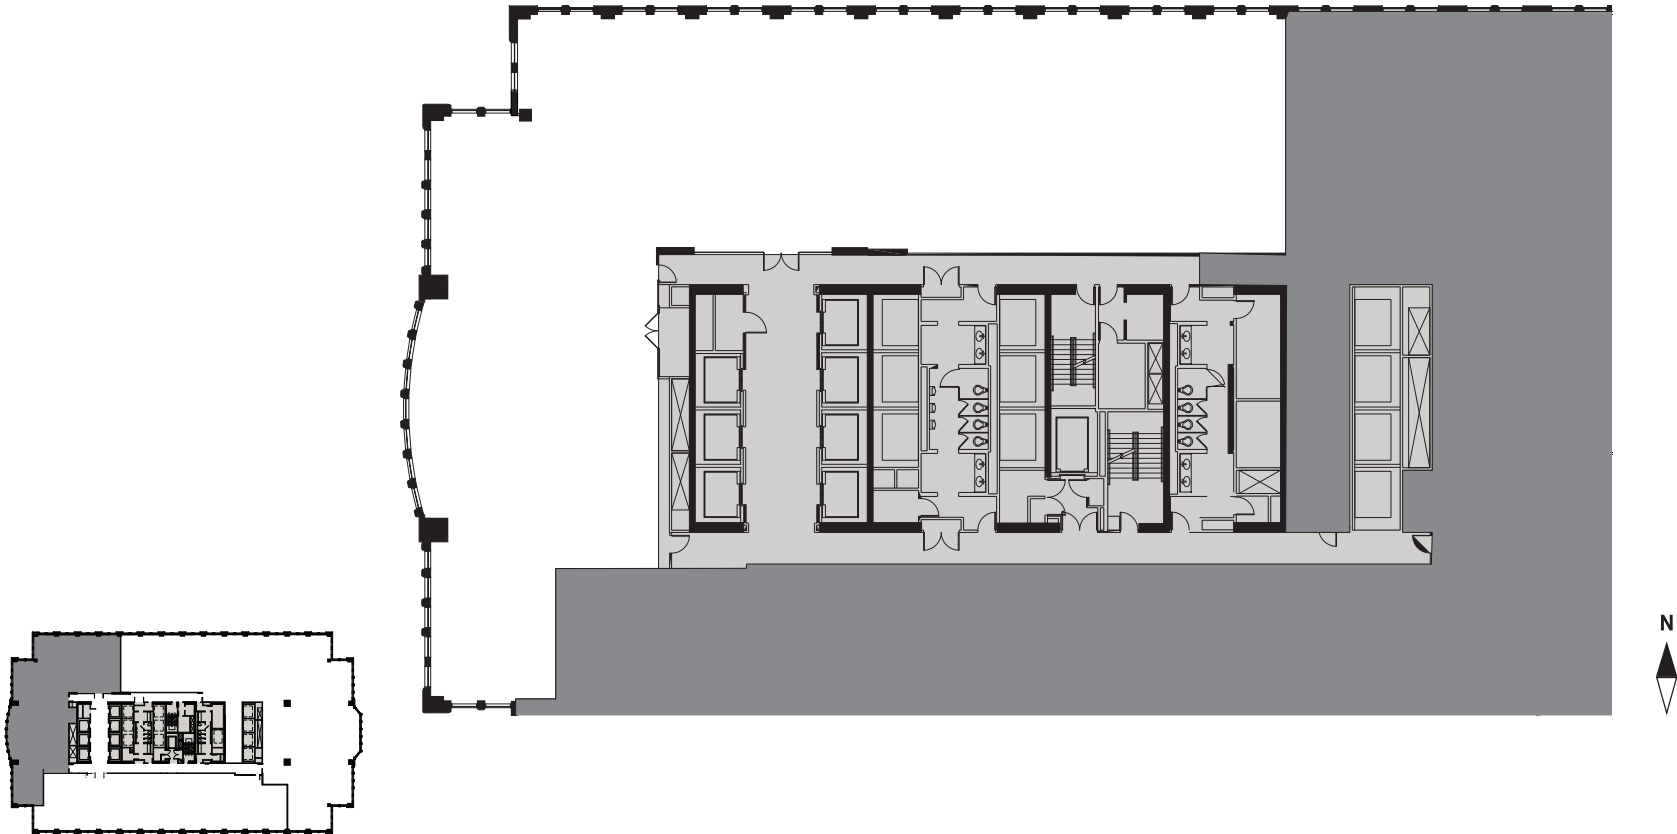

Floor Plan

9th Floor | Suite 975 | 10,567 RSF

Mason Taylor
+1 312 470 2337
mason.taylor@cushwake.com

Karoline Eigel
+1 312 470 2302
karoline.eigel@cushwake.com

Paige Krueger
+1 949 554 9643
paige.krueger@cushwake.com

**NBC
TOWER**