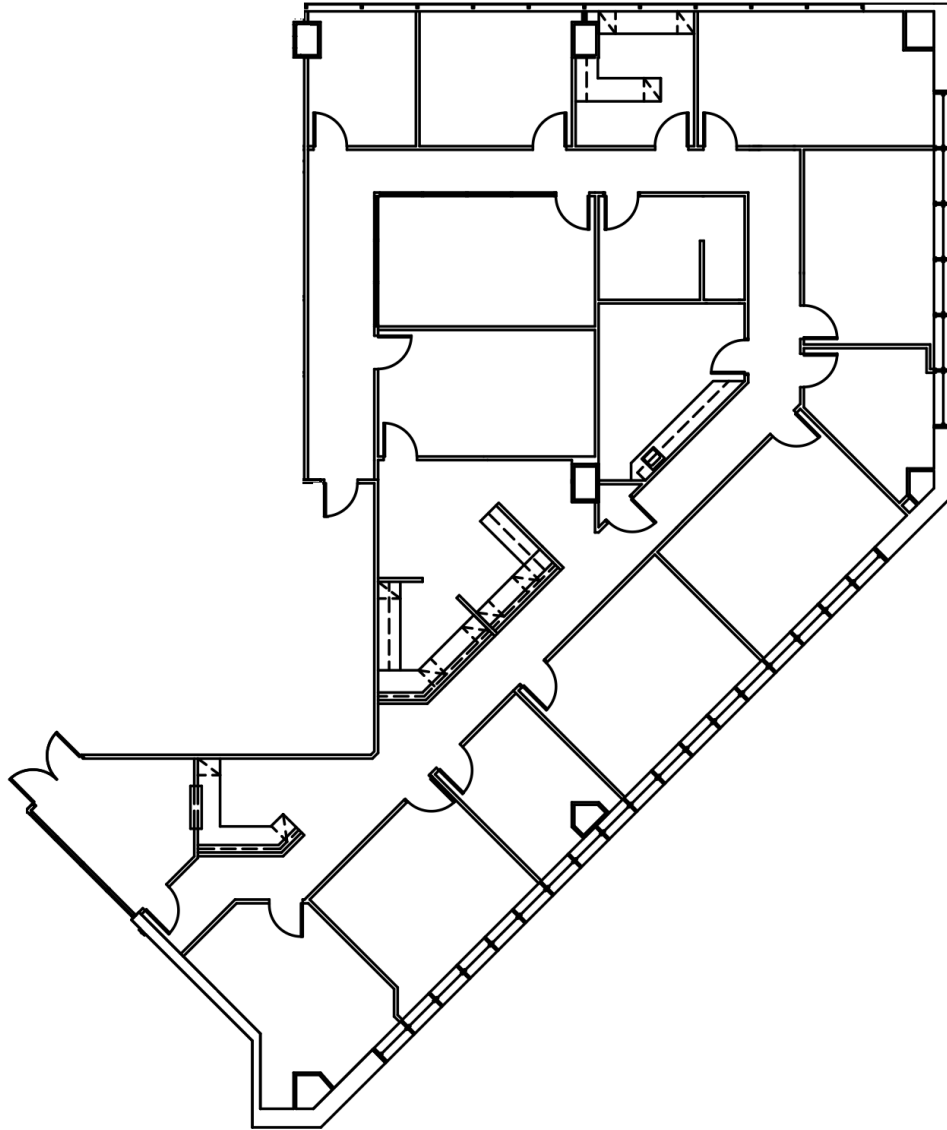

SUITE 220: 5,198 SF

2nd Floor

3900 ESSEX LANE, HOUSTON, TEXAS 77027