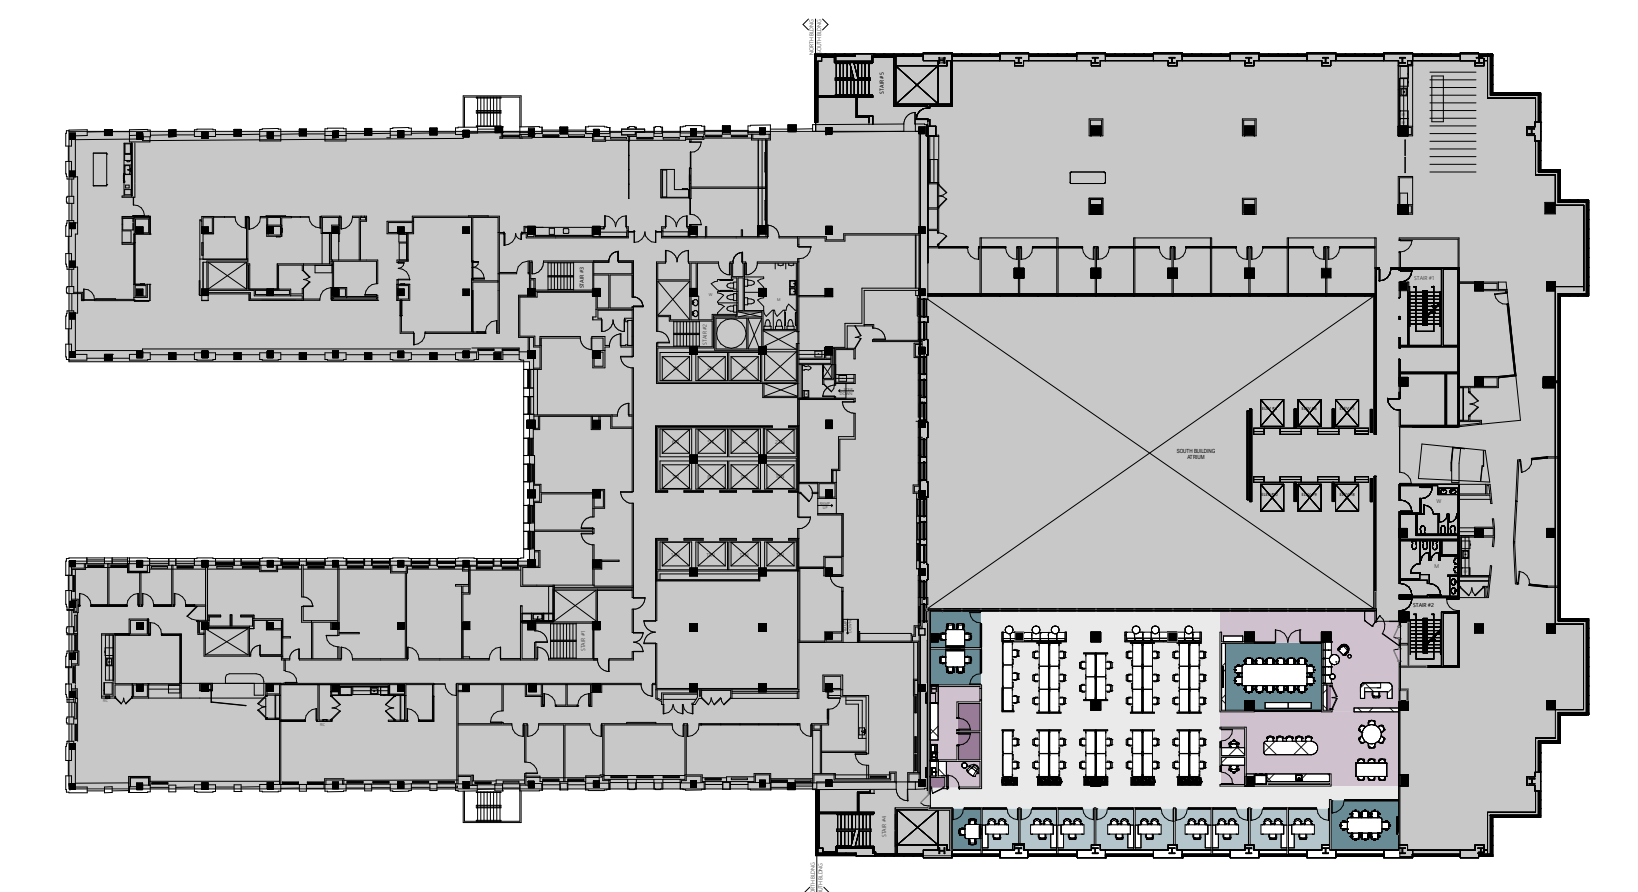

KEY PLAN

KEY PLAN