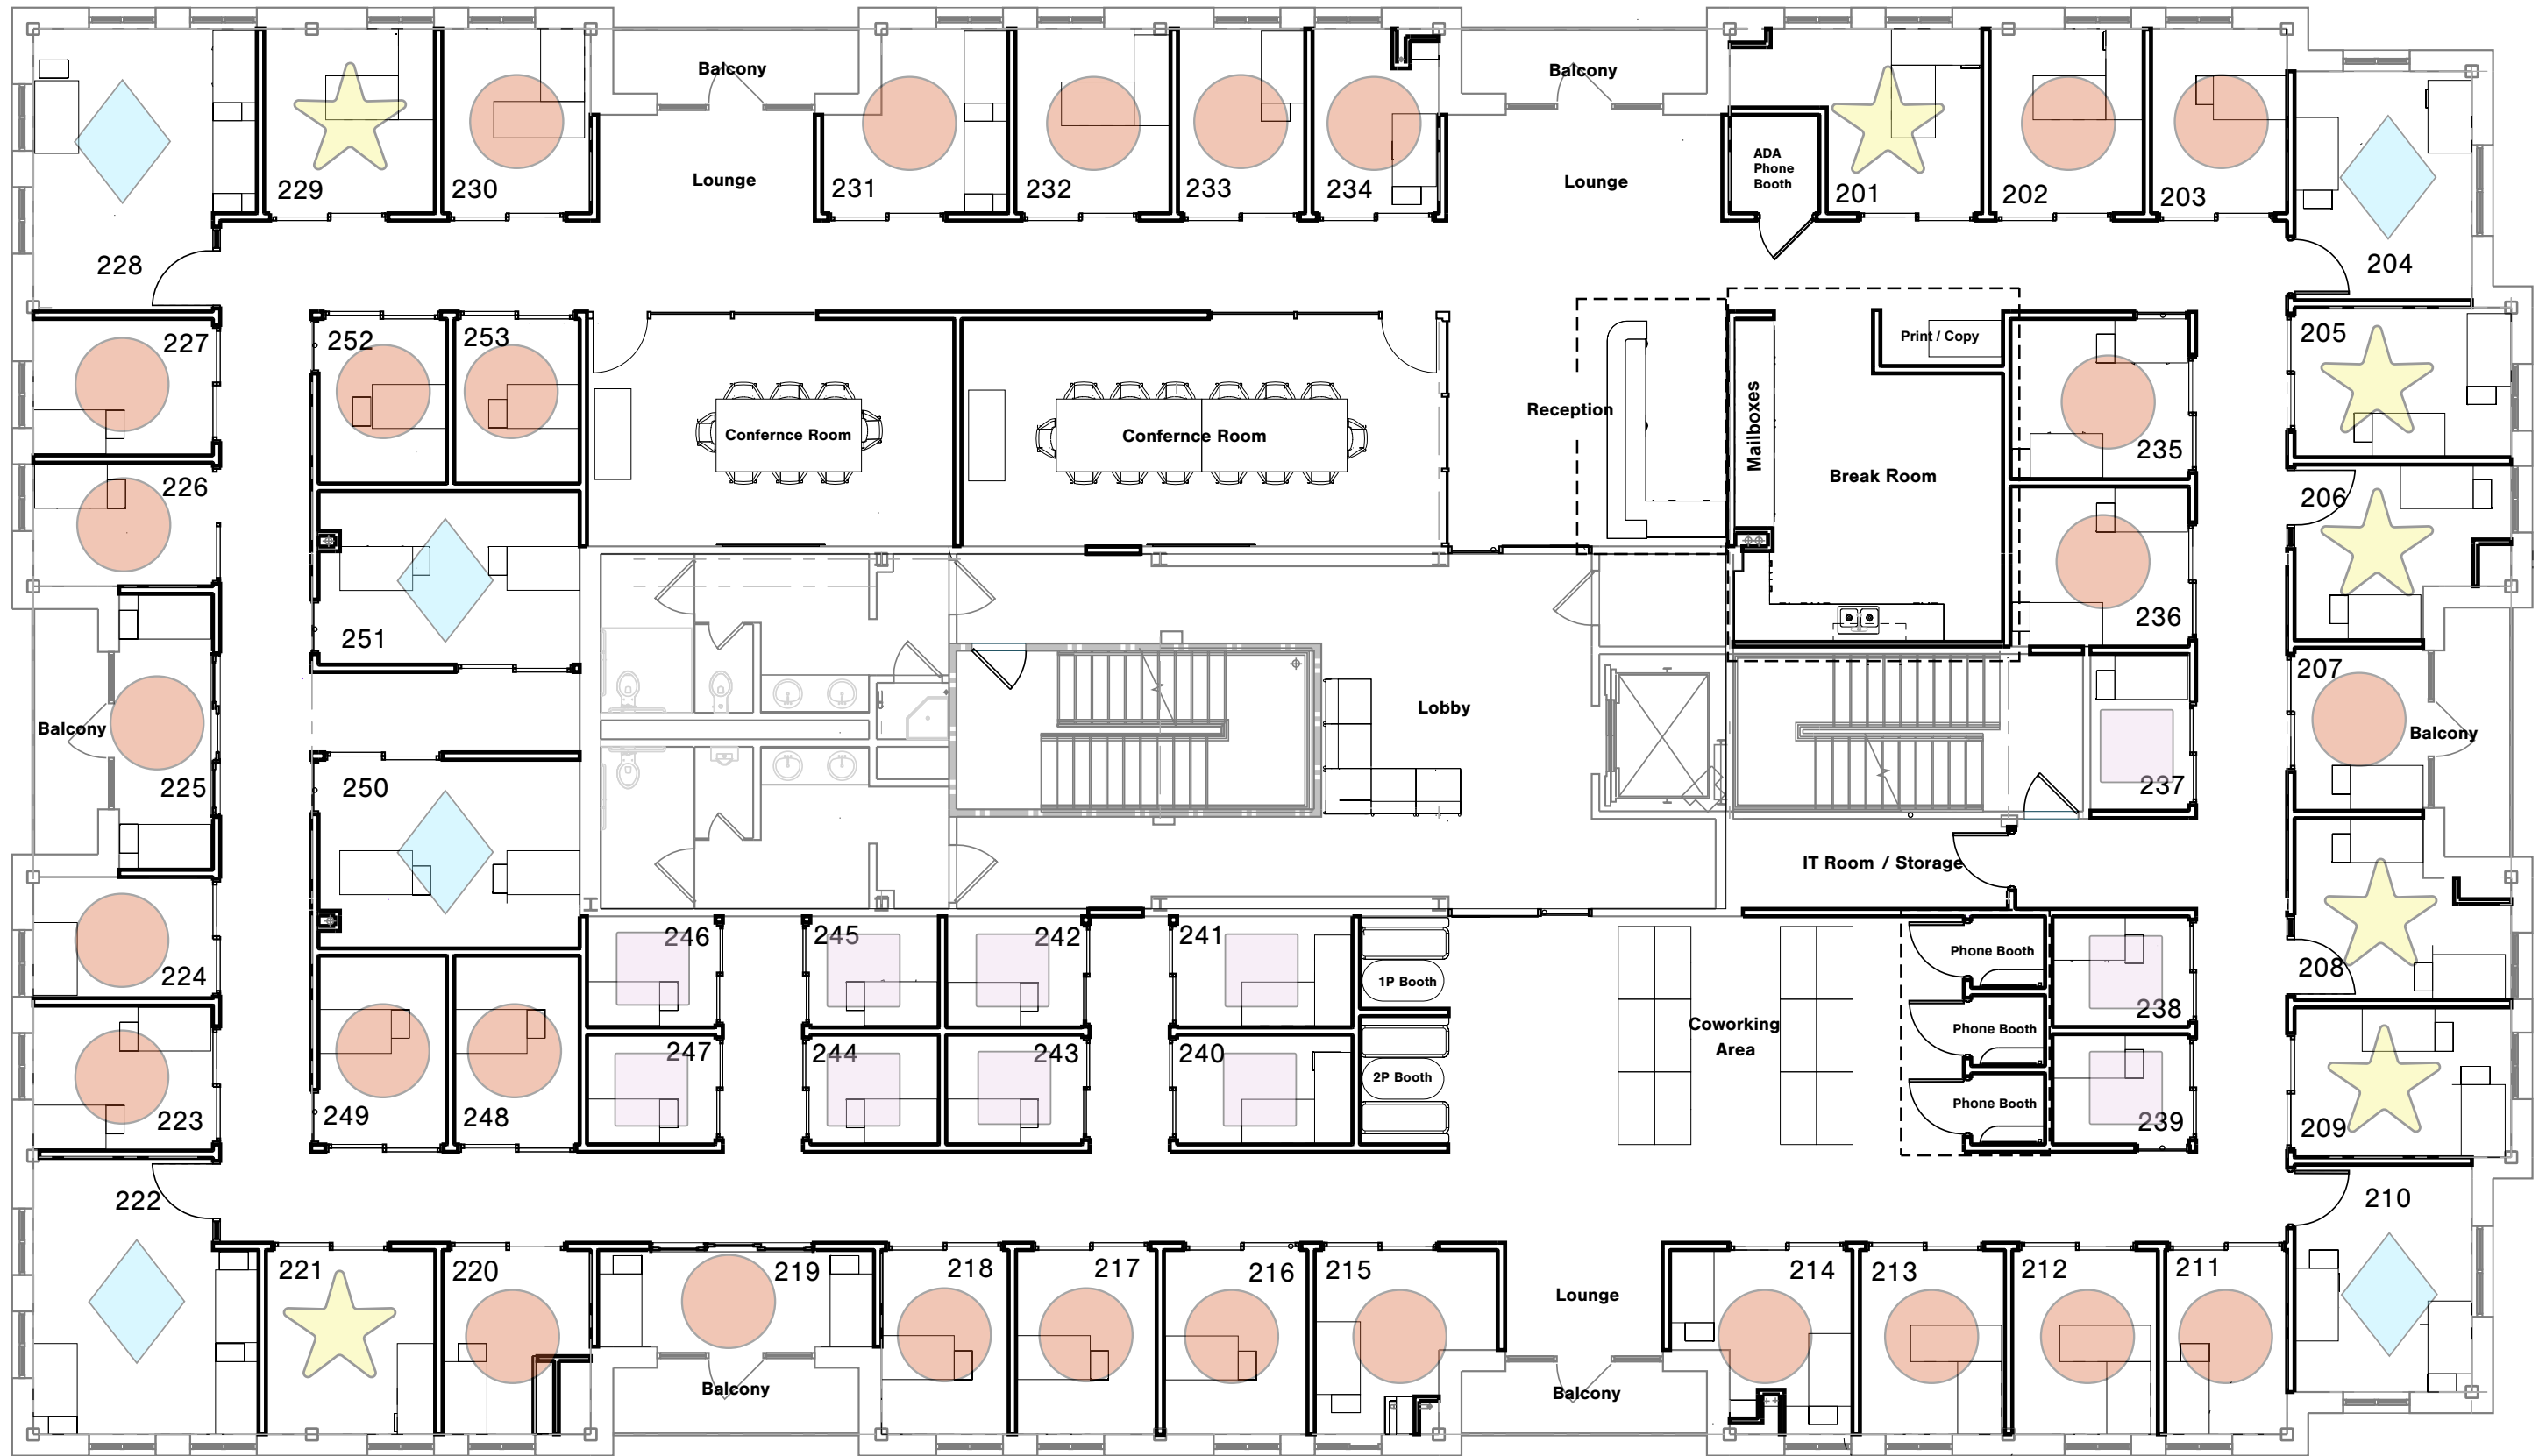

OFFICE EVOLUTION GEORGETOWN

- Small Office
- Medium Office
- Large Office
- X-Large Office

Office Evolution
501 S. Austin Ave., Suite 1220
Georgetown, TX 78626
georgetown.tx@officeevolution.com
512-485-1157