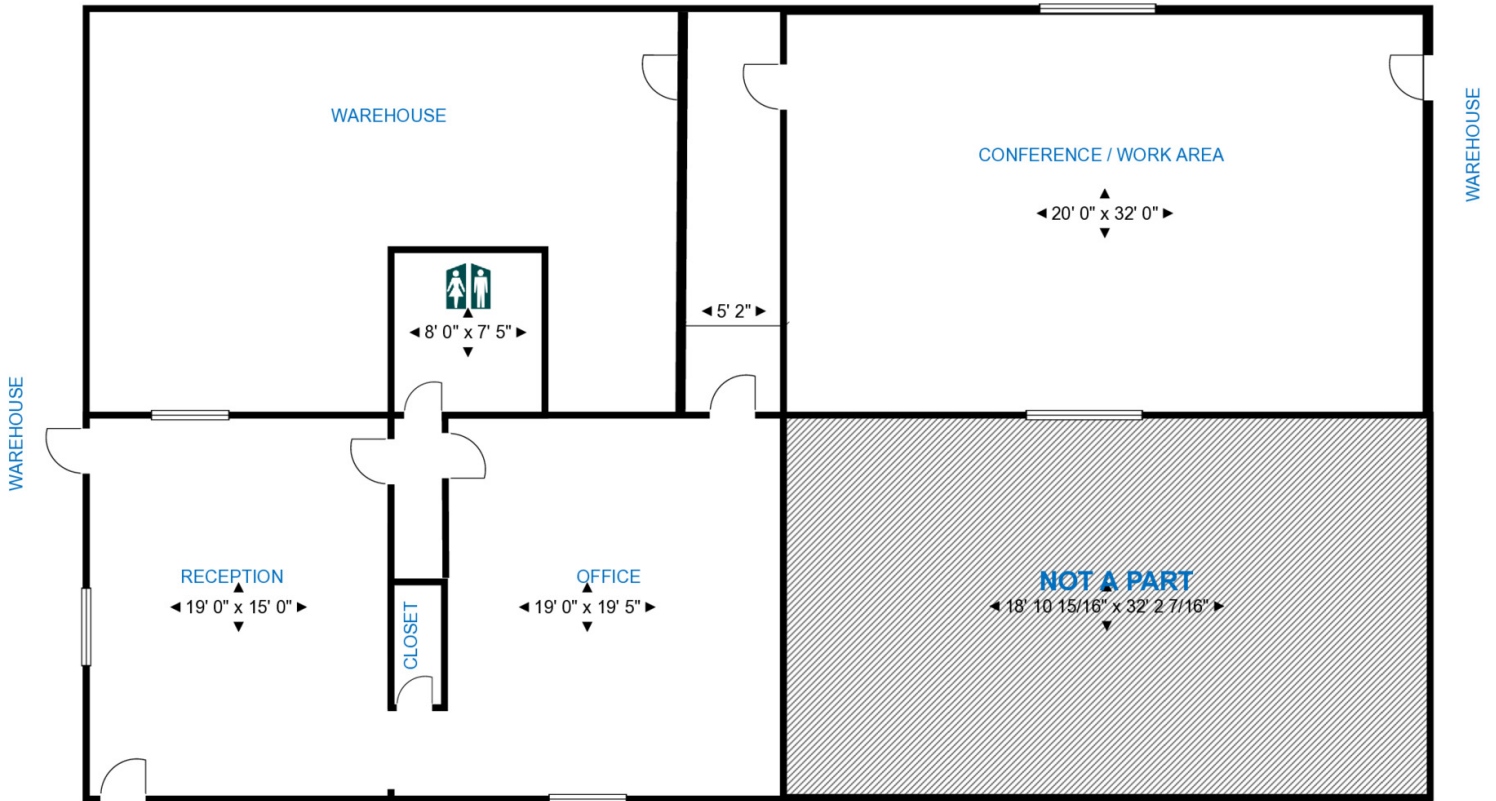

FOR LEASE
14392 US-83 HIGHWAY

FLOOR PLANS

DRONE VIDEO

CAREY SHEET METAL
14392 US 83
HARLINGEN, TEXAS
+/- 50,000 SF WH w/office