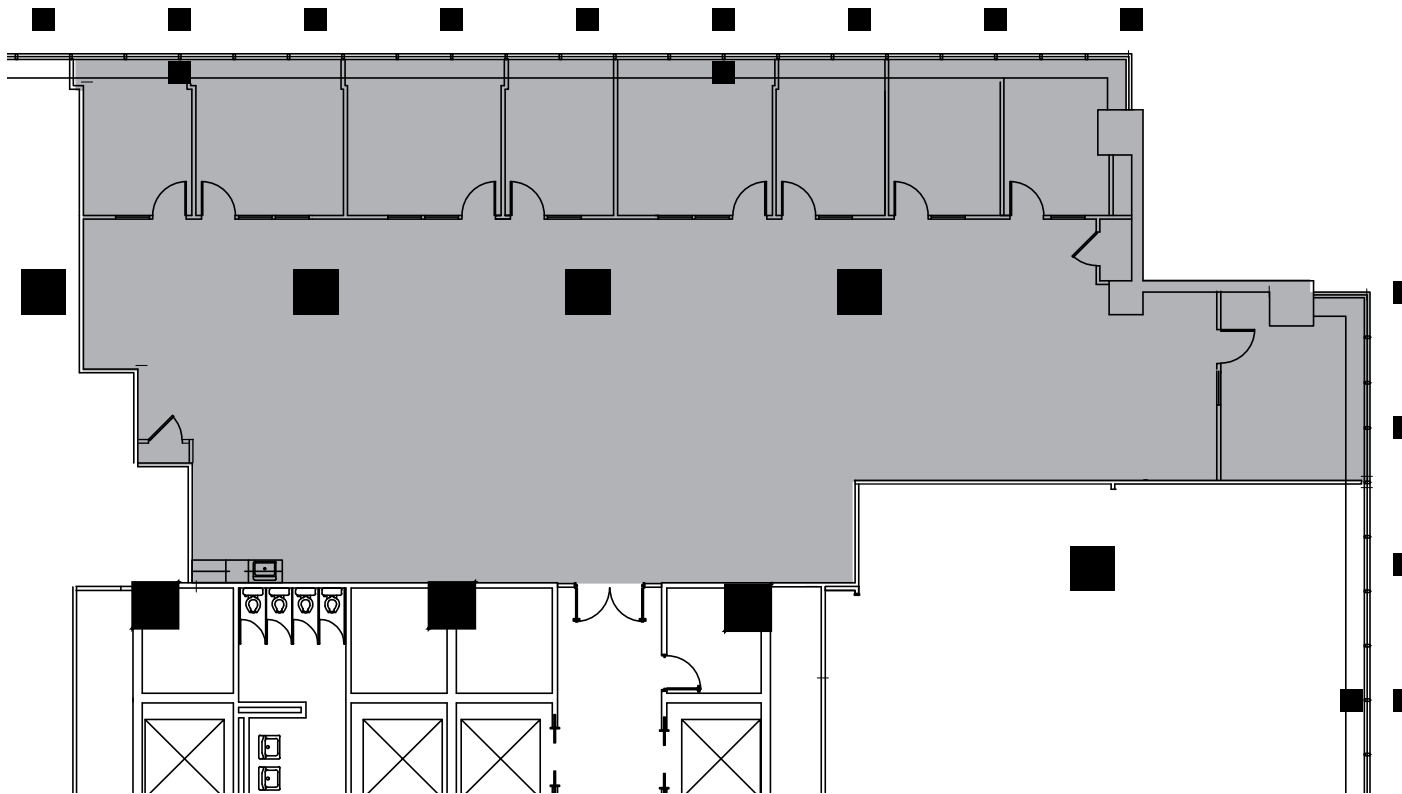

1ST FLOOR - 5,576 SQ. FT.

VIEW SPACE ON VTS

Pearl River | NY

WWW.BLUEHILLPLAZA.COM

 SCALE: N.T.S.

JAMES B. TULLY
Executive Vice President
+1 201 712 5804
james.tully@cbre.com

JON MEISEL
Senior Vice President
+1 732 509 2843
jon.meisel@cbre.com