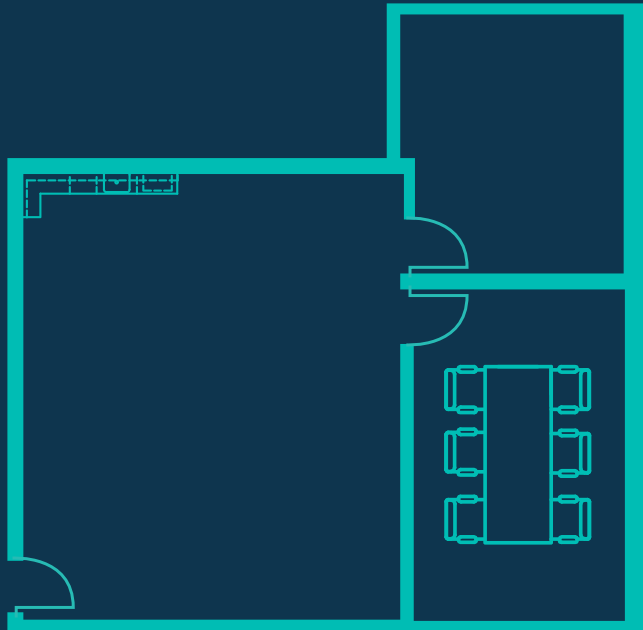

WEST LOOP

318 W ADAMS ST
CHICAGO, IL

EXPANSIVE[®]

workspace

TEAM SUITE 700C

ACCOMODATES HEADCOUNT OF UP TO 18

1284 SQUARE FEET OF PRIVATE SPACE PLUS 3000+SF OF SHARED WORKSPACE, COWORKING LOUNGE, KITCHEN, PHONE BOOTHS & MORE