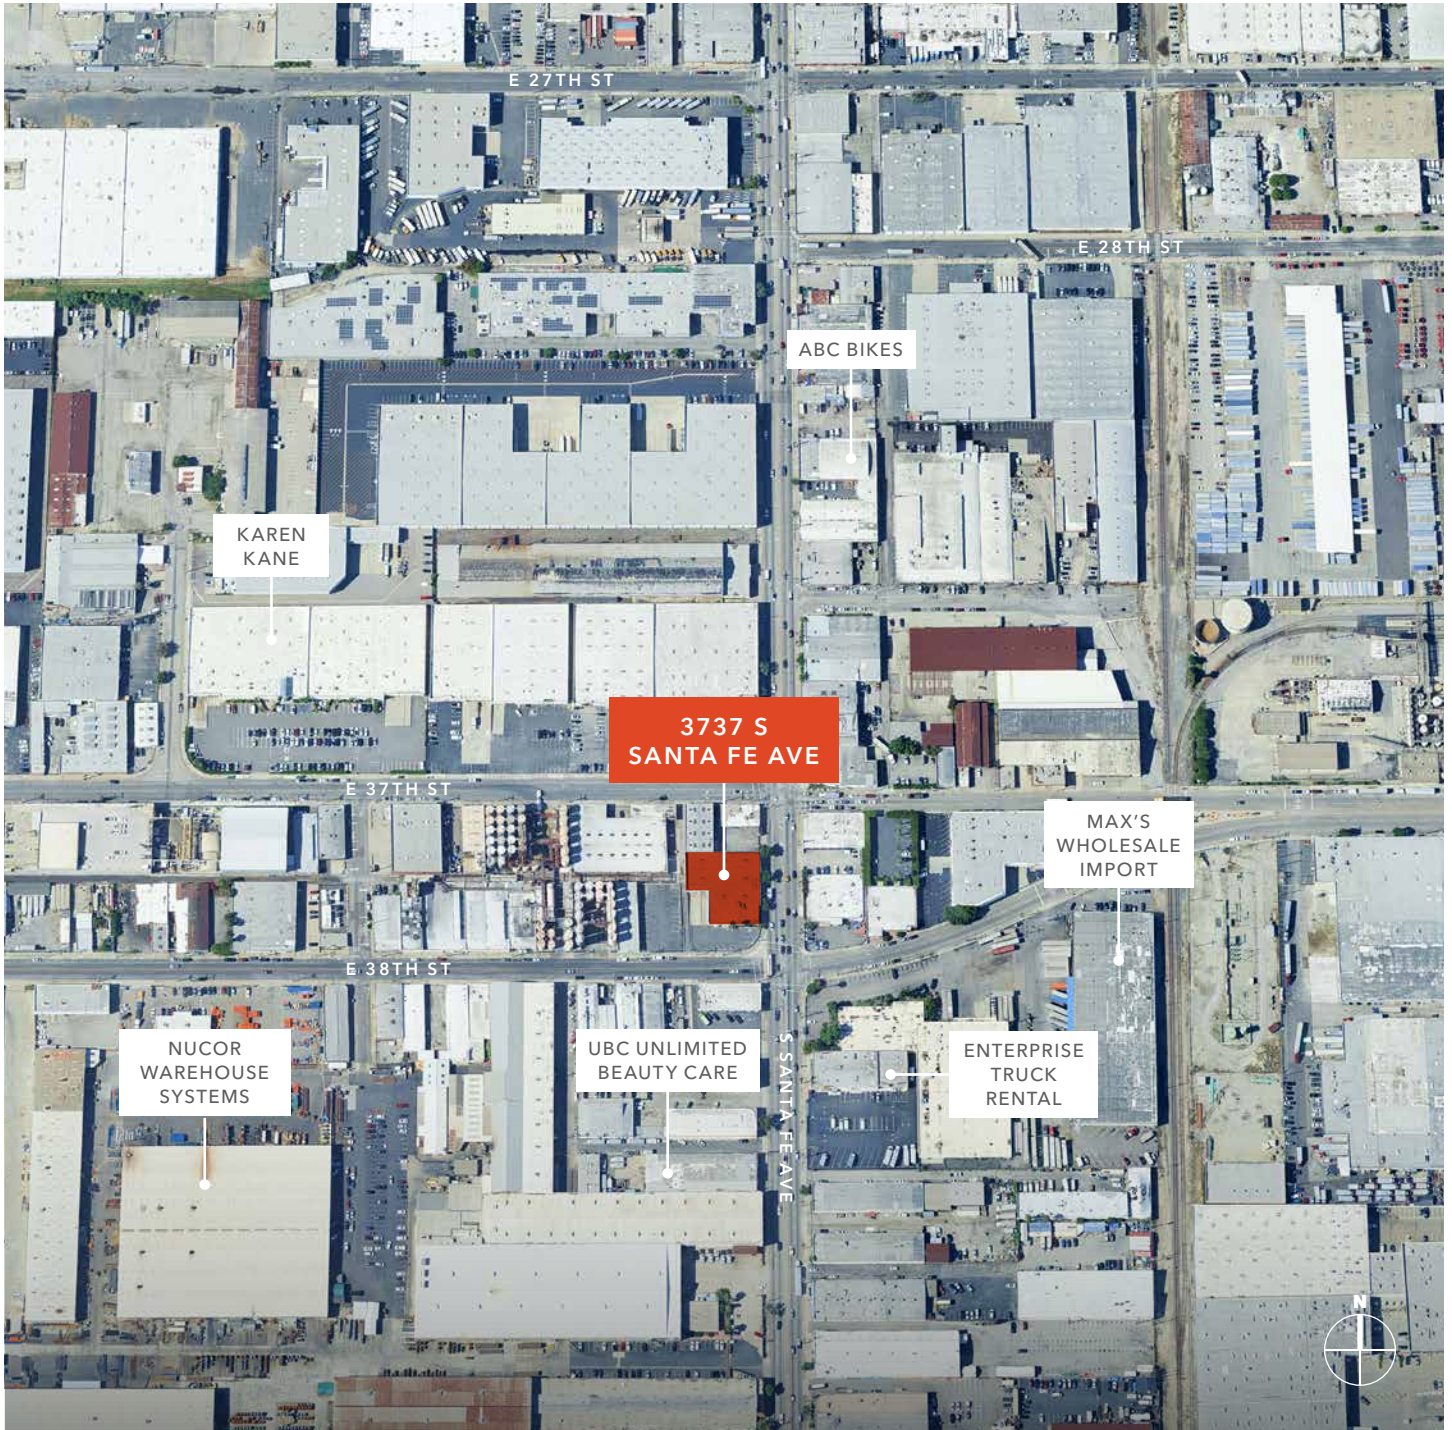

NICK ARNST 213.225.7226 | nick.arnst@kidder.com | LIC N°01927768

LINDSAY PARK 213.225.7234 | lindsay.park@kidder.com | LIC N°02178941

TOM WILLIAMS 213.225.7229 | tom.williams@kidder.com | LIC N°01270201

KIDDER.COM

This information supplied herein is from sources we deem reliable. It is provided without any representation, warranty, or guarantee, expressed or implied as to its accuracy. Prospective Buyer or Tenant should conduct an independent investigation and verification of all matters deemed to be material, including, but not limited to, statements of income and expenses. Consult your attorney, accountant, or other professional advisor.