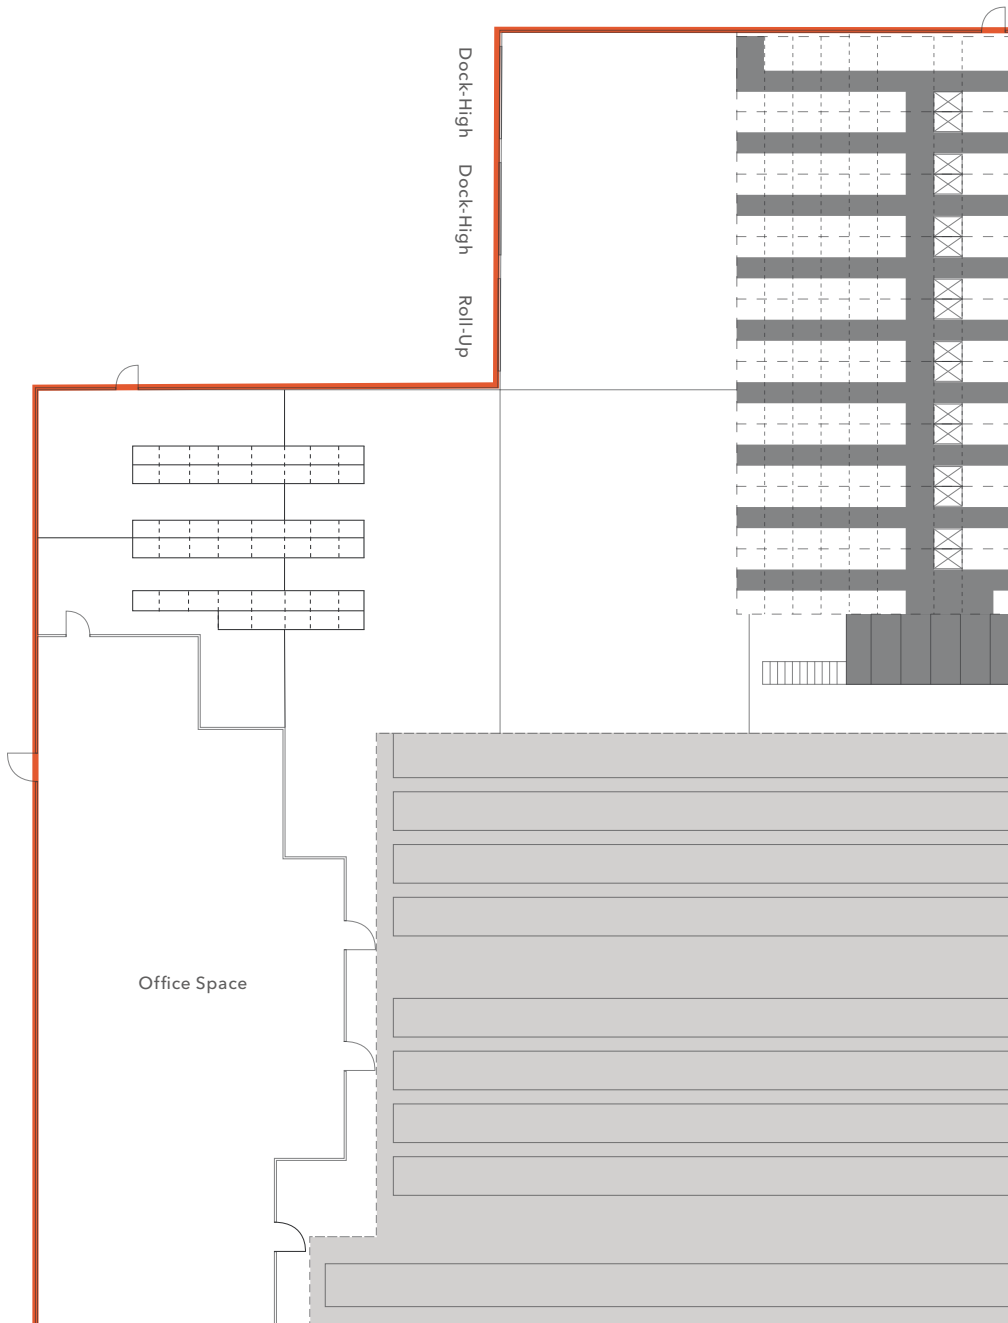

FOR LEASE

3737 S SANTA FE AVE

VERNON, CA 90058

Located in a prime Vernon location, 3737 S Santa Fe Ave is a corner property on a rare 34,042 SF lot, offering exceptional visibility, excellent access, and fully gated.

BUILDING SIZE	17,436 SF
GROUND LEVEL DOORS	One (1)
DOCK HIGH DOORS	Two (2)
CLEAR HEIGHT	18'
COOLING	1,000 SF of Cooler 1,000 SF of Freezer
SPRINKLERS	Yes
LEASE RATE	\$2.25 PSF gross or \$39,231 per month
TERM	3 years
TAX YEAR	2025
POSSESSION	90 days

17,436

BUILDING SF

\$39,231

LEASE RATE (PER MONTH)

18'

CLEAR HEIGHT

NICK ARNST
213.225.7226
nick.arnst@kidder.com
LIC N°01927768

LINDSAY PARK
213.225.7234
lindsay.park@kidder.com
LIC N°02178941

km Kidder Mathews

FIRST FLOOR PLAN

17,436 SF

BUILDING SIZE

\$39,231

LEASE RATE (PER MONTH)

18'

CLEAR HEIGHT