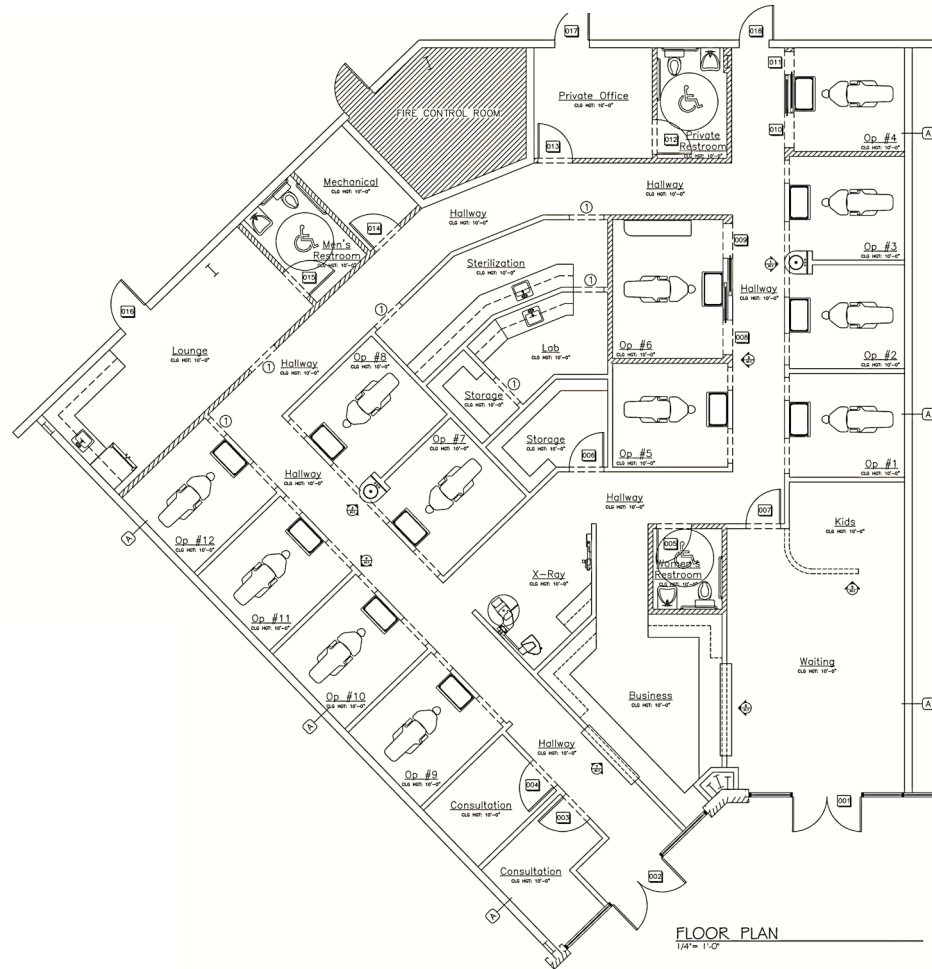

## 615 W Slaughter Ln. Austin, Texas

- Slaughter Lane & South First St.
- 4,090 SF For Lease
- Pricing: \$27sf + NNN (currently \$9.60)
- 18,360 Square Foot Retail Center
- Excellent Access, Visibility and Parking
- Protected left turn lanes off Slaughter & S 1<sup>st</sup> St

## 615 W Slaughter Ln. Austin, Texas

- Reception / Office
- Waiting Room / Kids Corner
- 12 Operatories
- X-Ray
- Laboratory
- Restrooms
- Employee lounge
- Private Office
- Multiple Storage Rooms
- Mechanical Room