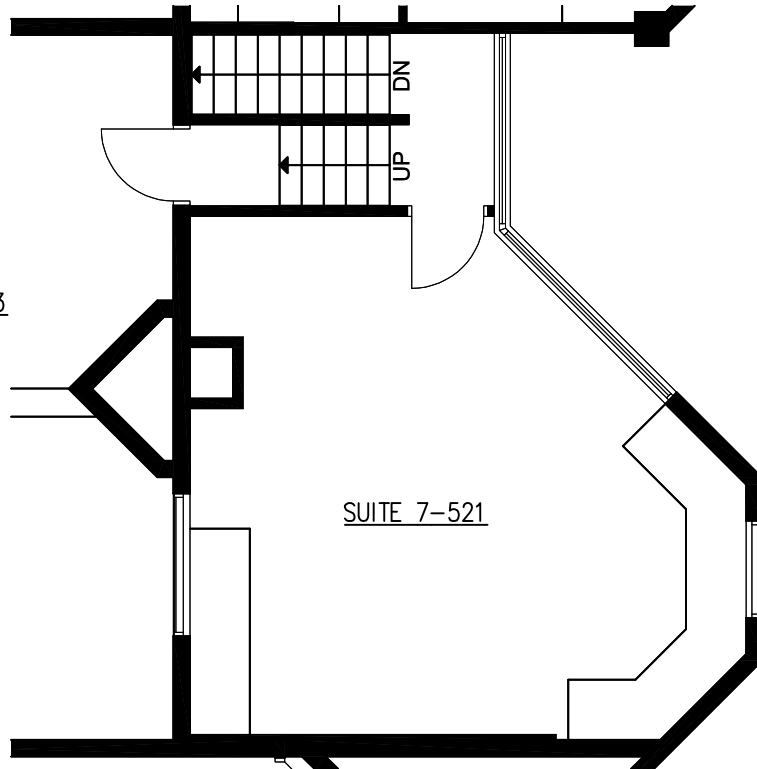

WATERFRONT PLAZA

500 ALA MOANA BLVD., HONOLULU, HI 96813

SCALE: 1/8" = 1'-0"

LOWER FLOOR

BUILDING 7

SUITE
7-521/523

UPPER FLOOR

SUITE 7-521