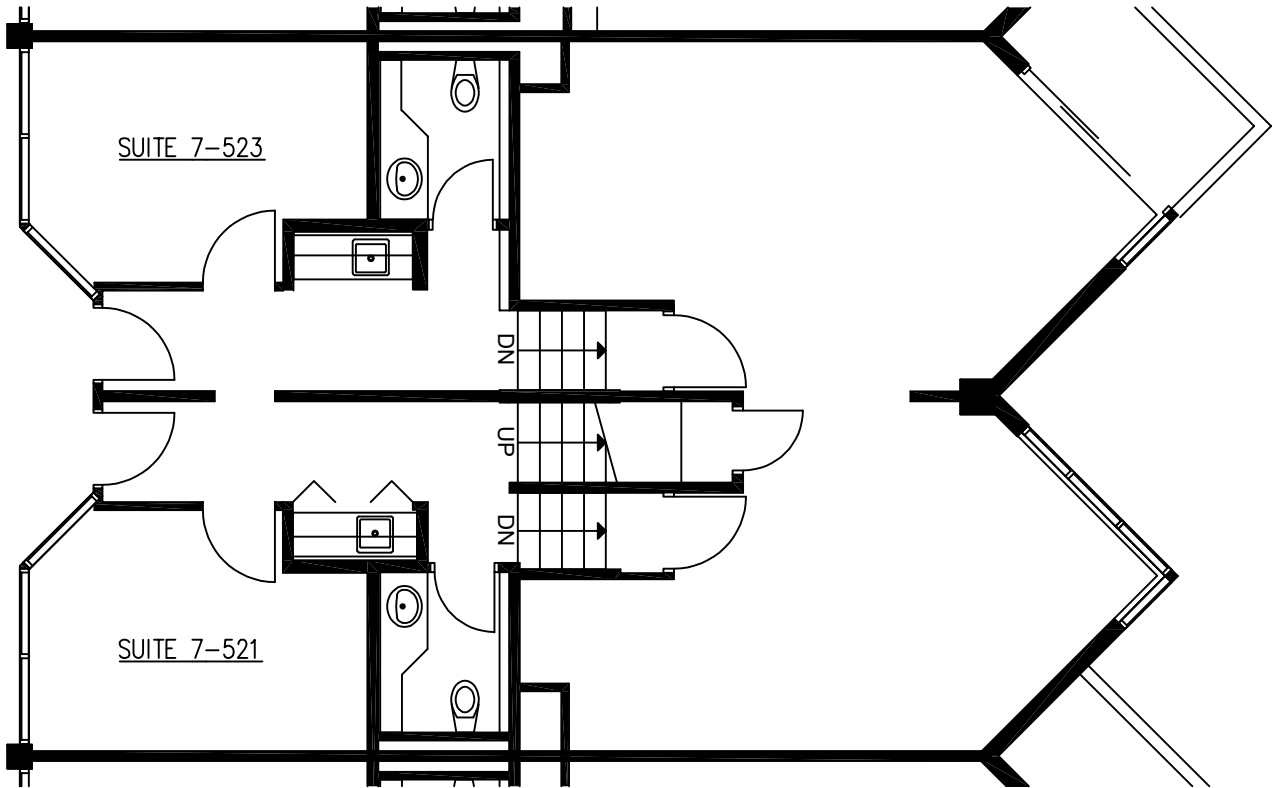

WATERFRONT PLAZA

500 ALA MOANA BLVD., HONOLULU, HI 96813

SCALE: 1/8" = 1'-0"

LOWER FLOOR

BUILDING 7

SUITE
7-521/523

UPPER FLOOR

SUITE 7-521