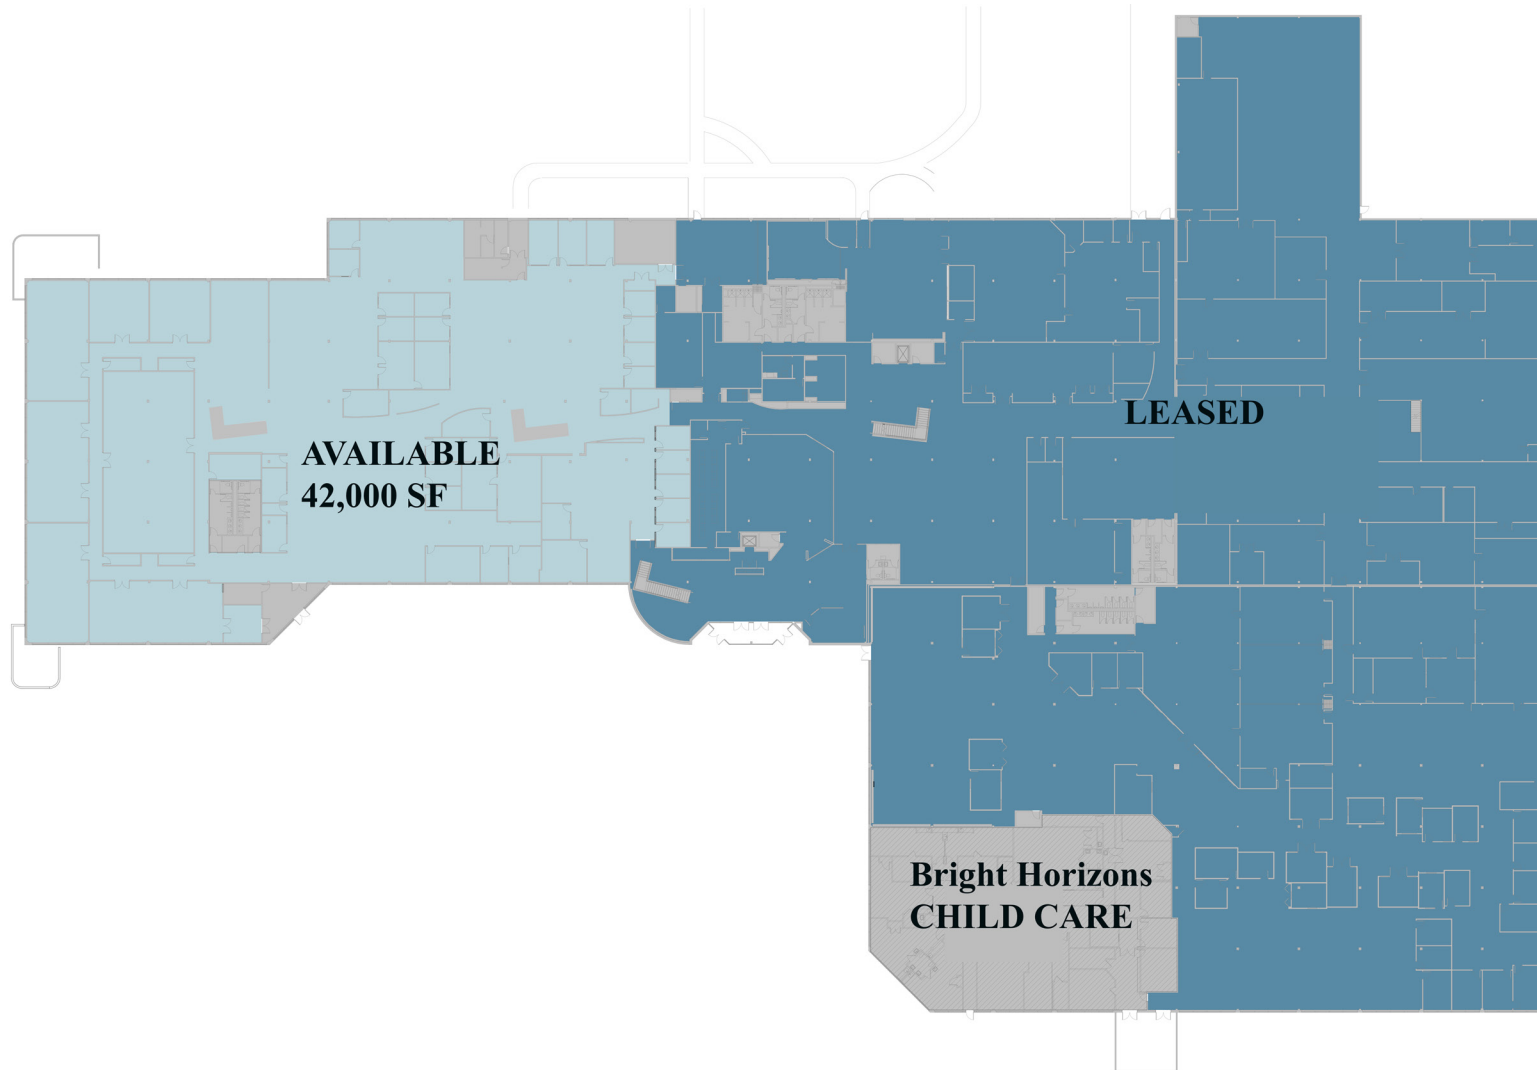

Floor Plan

Thomas Farrelly, SIOR
Executive Director
thomas.farrelly@cushwake.com

Denis C.J. Dancoes II
Senior Director
denis.dancoes@cushwake.com

Sue Ann Johnson
Director
sueann.johnson@cushwake.com

Cushman & Wakefield of New Hampshire, Inc.
900 Elm Street, Suite 1301
Manchester, NH 03101
(603) 628-2800
cushmanwakefield.com