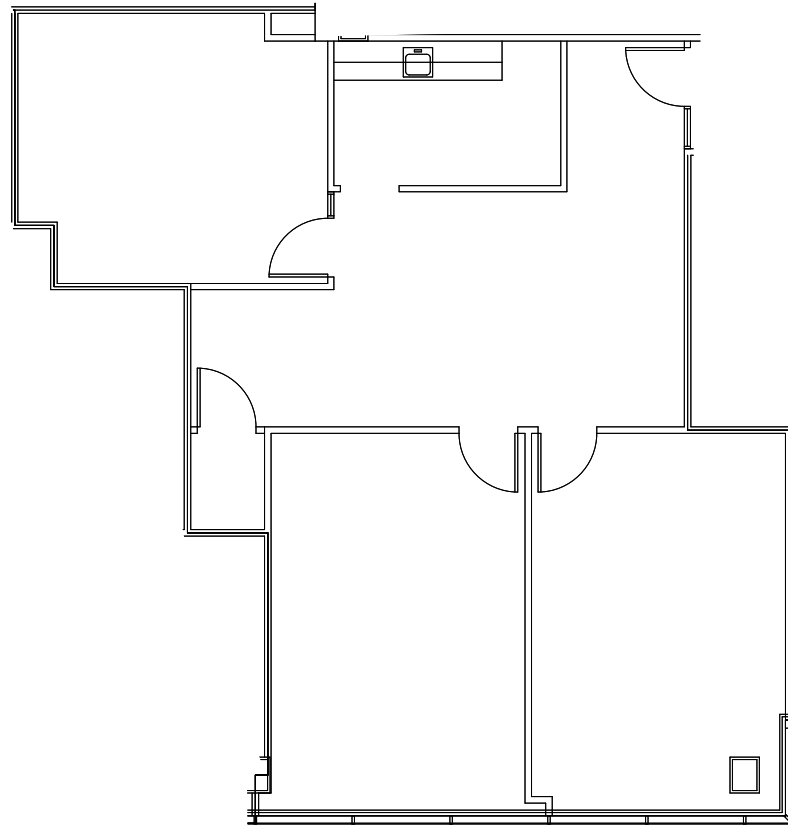

SUITE 460

1,368 RSF

COMBINED SPACE

FOR LEASING INFORMATION:

Matt Pruitt | Christian Canion | Harrison Biro
+1 713 425 5857