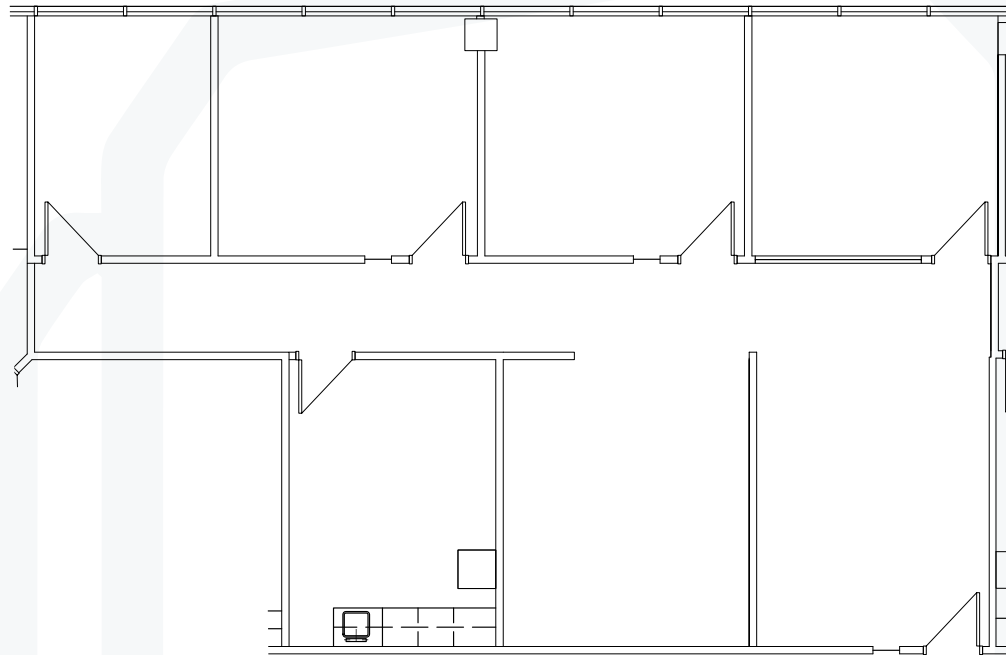

SUITE 1740 | ±1,987 SF
2800 N CENTRAL AVENUE | PHOENIX, AZ 85004

LEE & ASSOCIATES
COMMERCIAL REAL ESTATE SERVICES

BILL BLAKE
bblake@leearizona.com
D: 602.954.3761

COLTON TRAUTER
ctrauter@leearizona.com
D: 602.474.9503