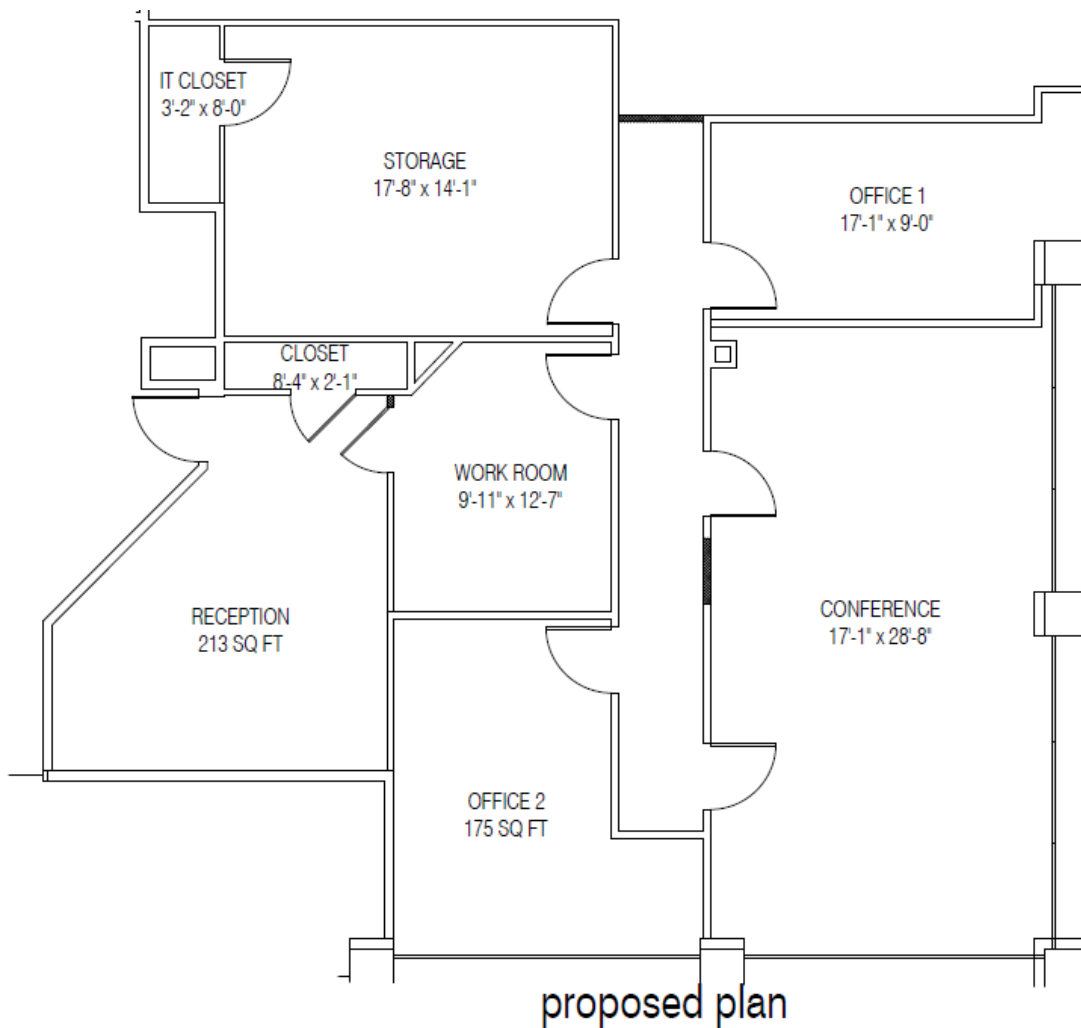

Wright Executive Center
3000 Presidential Drive, Suite 170
Fairborn, OH 45324

1,848 RSF

N.T.S.

BUILDING KEY PLAN