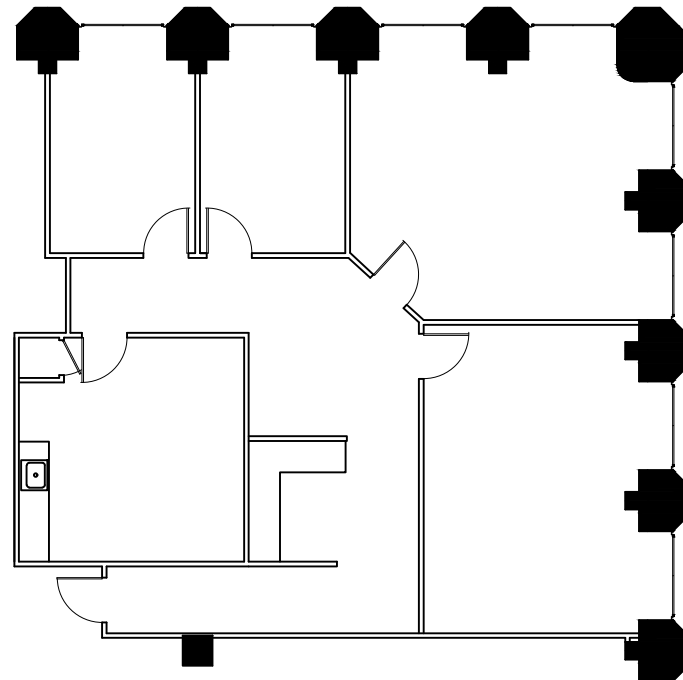

Hancock Whitney Center
701 Poydras Street
New Orleans, LA 70139

H E R T Z
I N V E S T M E N T
G R O U P

SUITE 0455

1,979 RSF

FOR LEASING INQUIRIES, PLEASE CONTACT:

Scott Graf, CCIM
Corporate Realty
(504) 233-2108 (cell)
sgraf@corp-realty.com