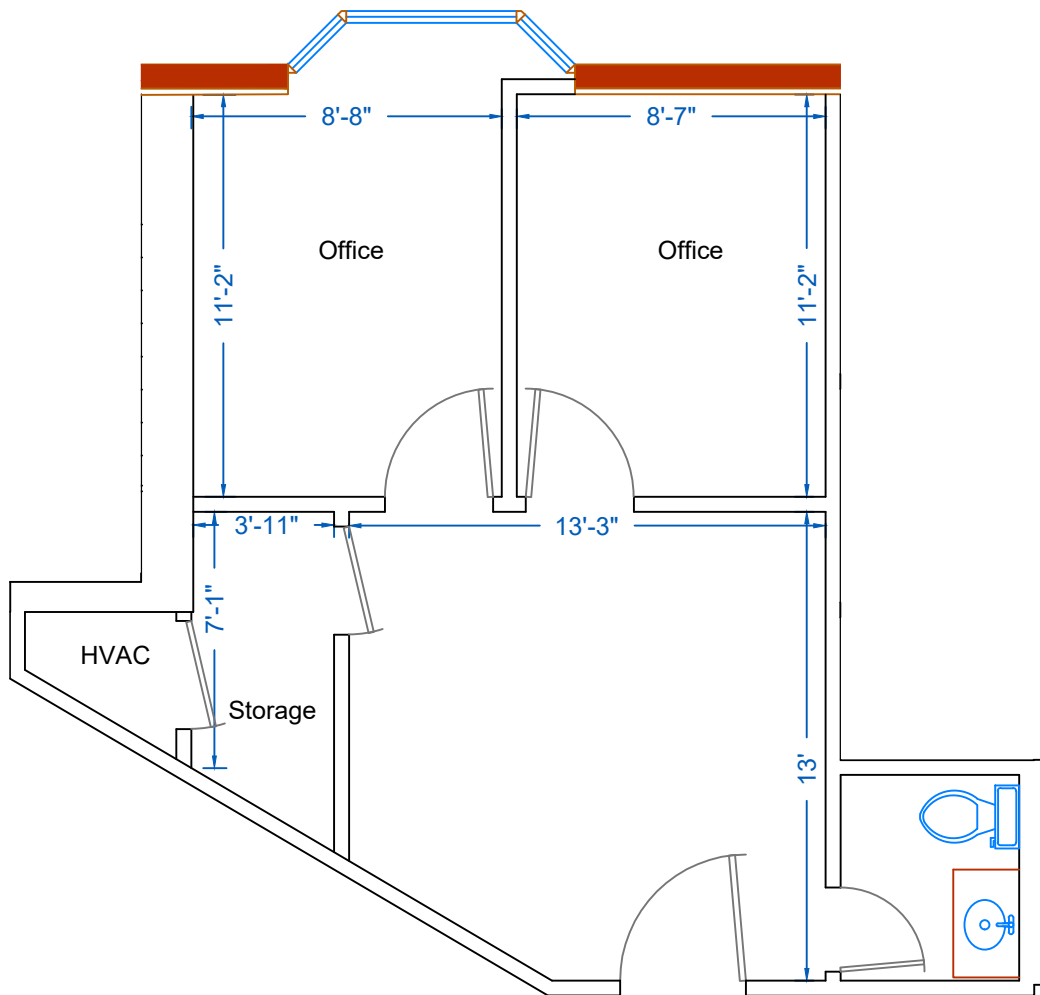

The Office Park of Palatine

600 N North Ct, Suite 230
591 Rentable Square Feet

Scale: 3/16" = 1'-0"

PO Box 1189
Palatine, IL 60078

MOATS
OFFICE PROPERTIES

Office: 847-359-2121
Ryan: 847-363-9700