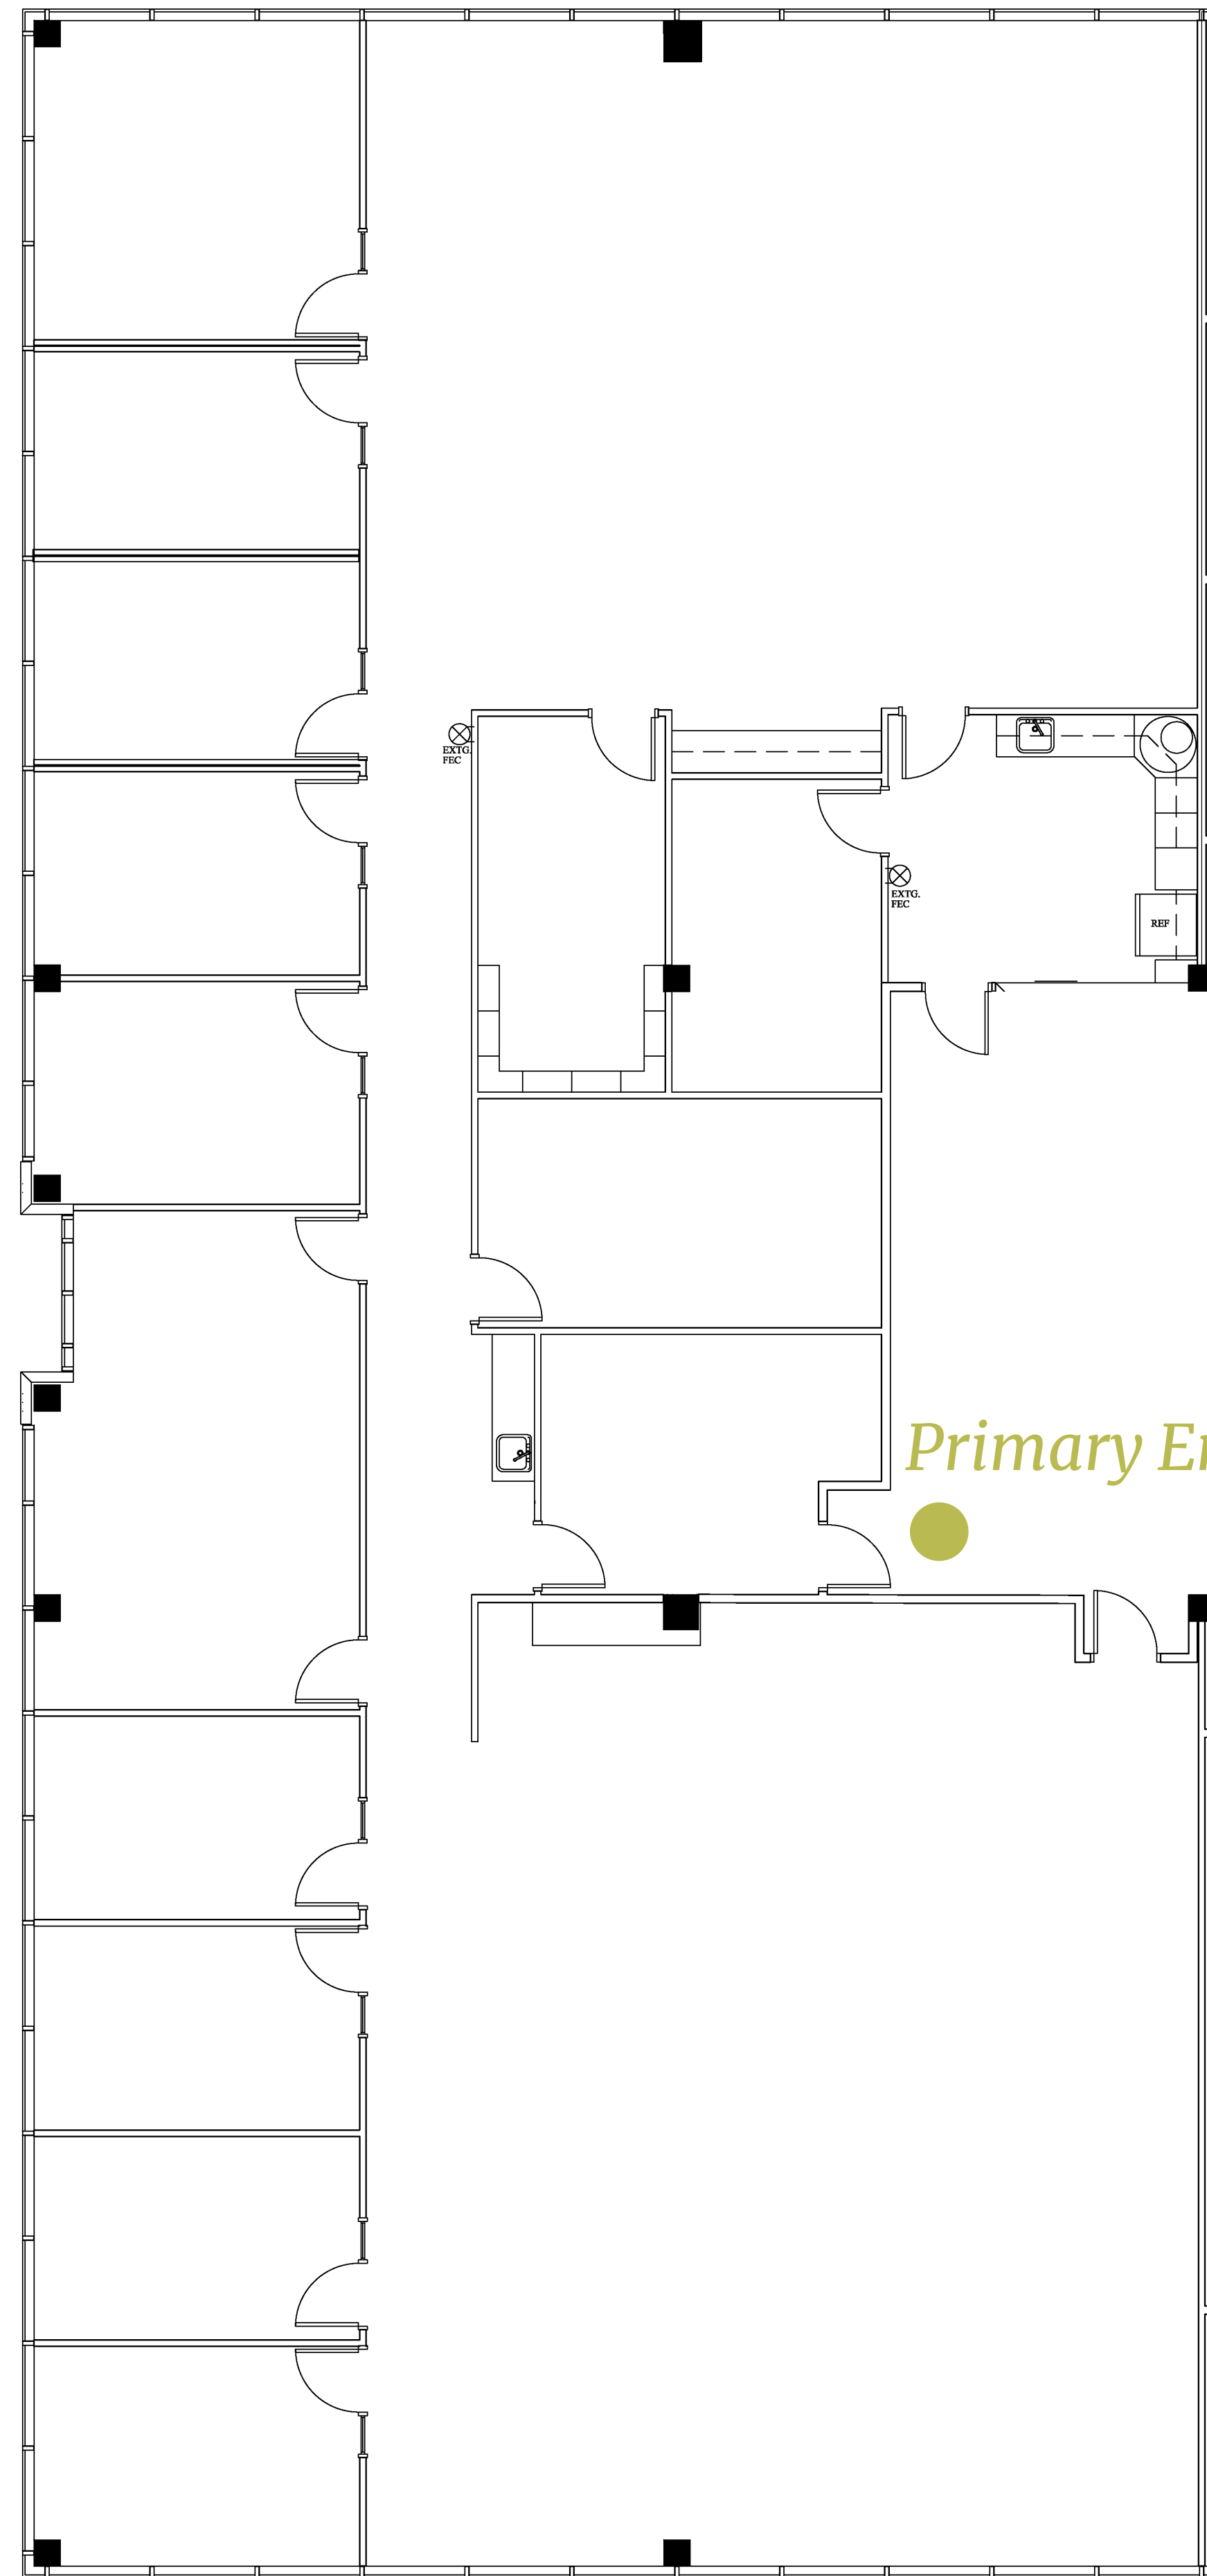

12000
FINDLEY ROAD

SUITE 300
7,520 RSF

JOSH BAINE
josh@simpsonorg.com
404.872.3404

CLAYTON GUNTER
clayton@simpsonorg.com
404.543.3990

JIM BENNETT
jim@simpsonorg.com
404.372.6919

THE SIMPSON ORGANIZATION