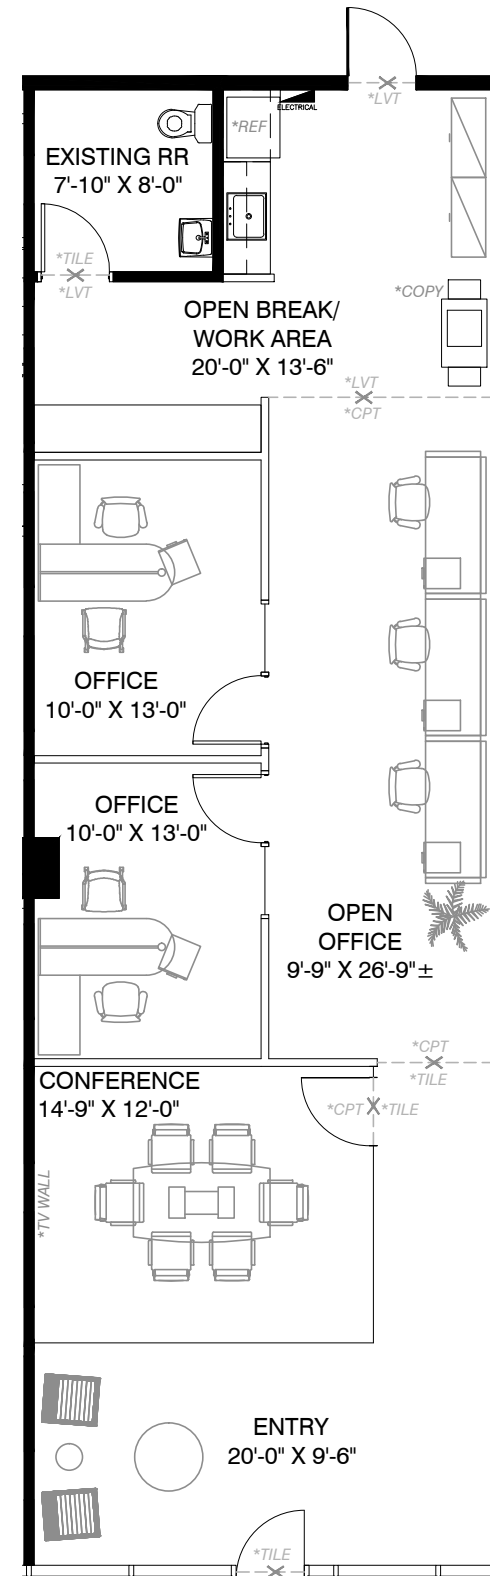

CHURCHILL TOWER
12400 COIT RD. DALLAS, TX 75251

SUITE # 12348 1,446 RSF

SUITE 12348 | 1,446 RSF
CONCEPTUAL PLAN

LEASING TEAM CONTACT:

KOLBY DICKERSON - 214.534.1599
kdickerson@txreproperties.com

SAM DAVIS - 214.684.7197
sdavis@txreproperties.com