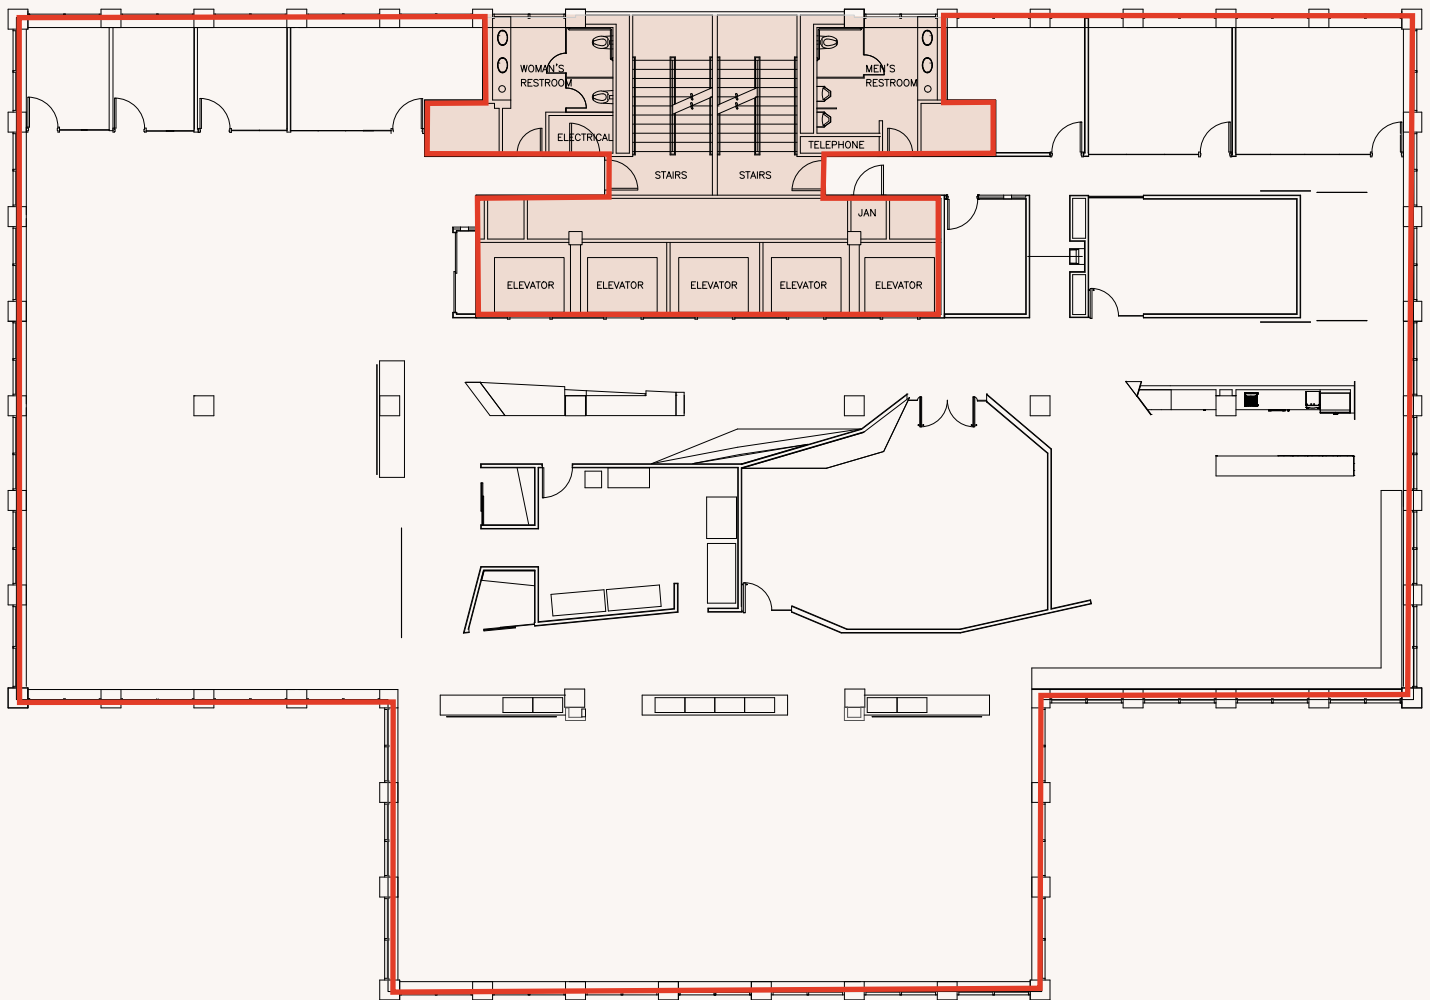

PLAZA 600

SUITE 1000 : 11,651 RSF

Available May 1, 2026

600 STEWART STREET
SEATTLE, WA 98101

Cleita Harvey +1 206 607 1794 cleita.harvey@jll.com
Tim Jones +1 206 971 7011 tim.jones@jll.com
Charlotte Evans +1 206 607 1720 charlotte.evans@jll.com