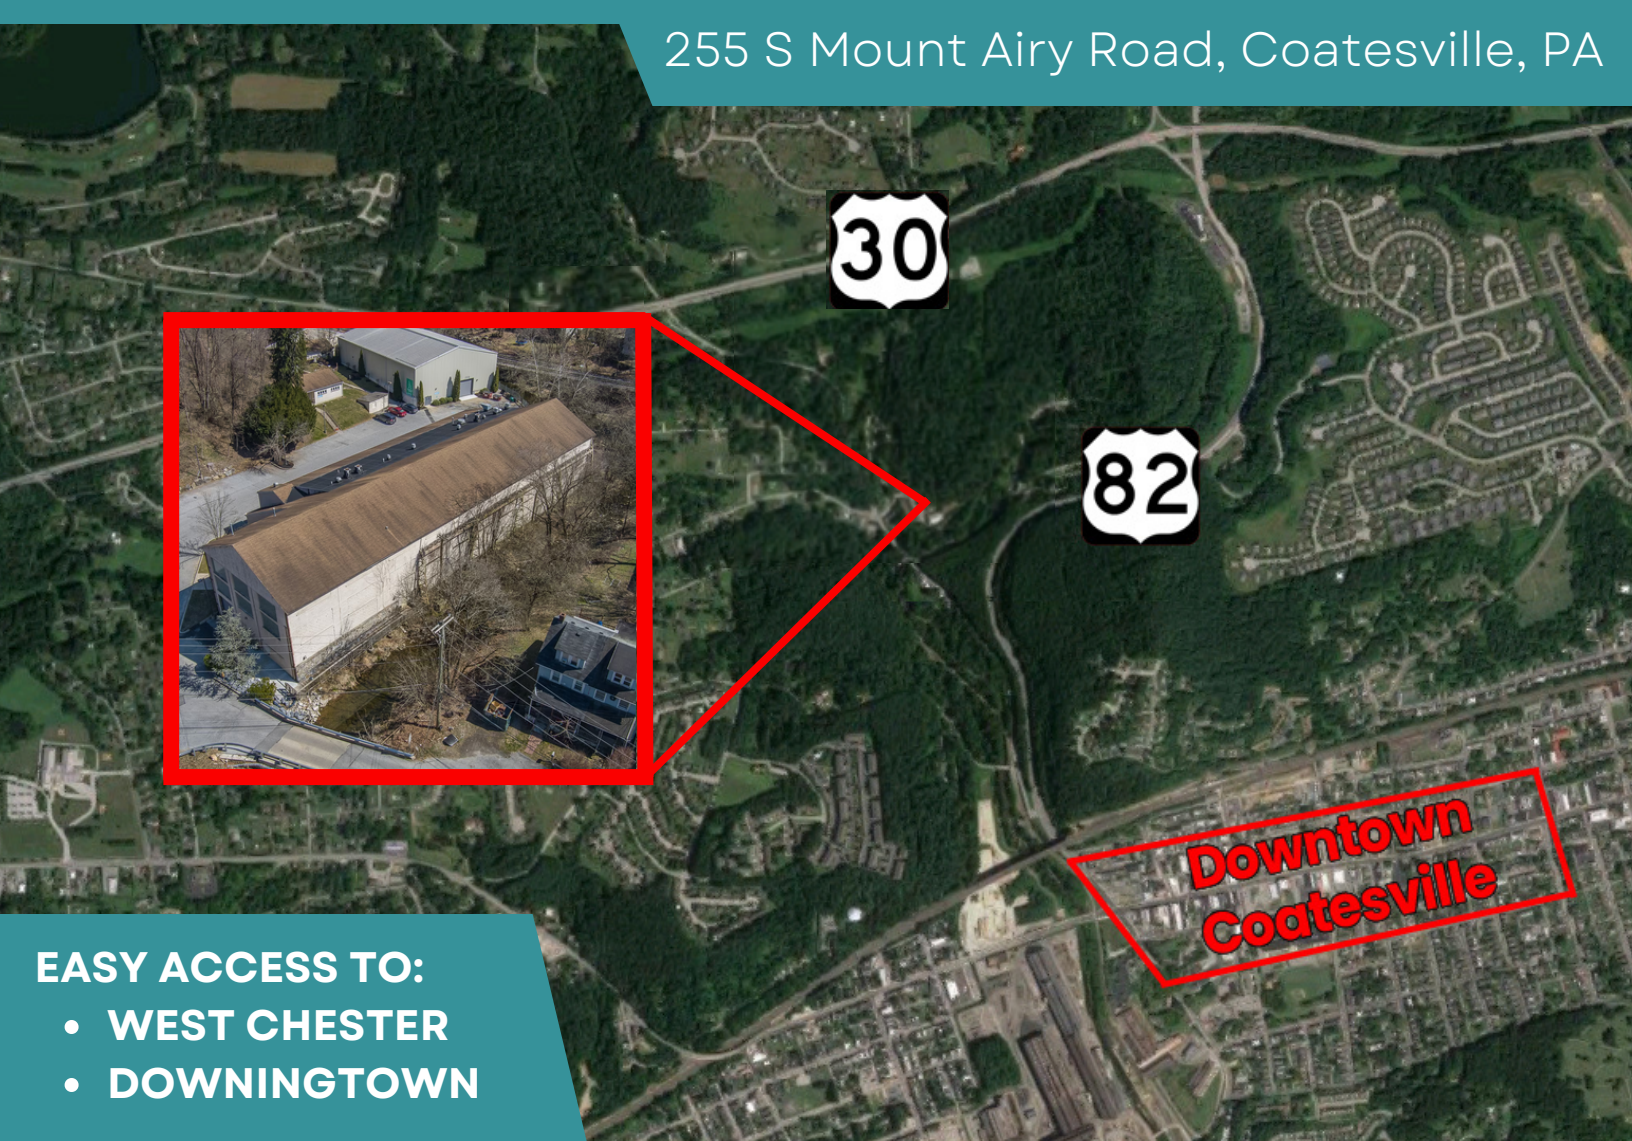

**+/- 10,000 SF  
FOR LEASE**

255 S Mount Airy Road,  
Coatesville, PA 19320

- **~7,000 SF Clear Span Warehouse Space**
- **30' Clear Height**
- **Drive-In Door**
- **2nd Floor Mezzanine**
- **Additional Office Space Available On 2nd Floor**
- **Abundance of Parking**

**FOR MORE INFORMATION:**

**ALEX FEINBERG  
(610) 667-2787**

**ALEX@PENDELRE.COM**

**401 E FOURTH ST  
BUILDING #15  
BRIDGEPORT, PA 19405**

255 S Mount Airy Road, Coatesville, PA

**EASY ACCESS TO:**

- WEST CHESTER
- DOWNINGTOWN