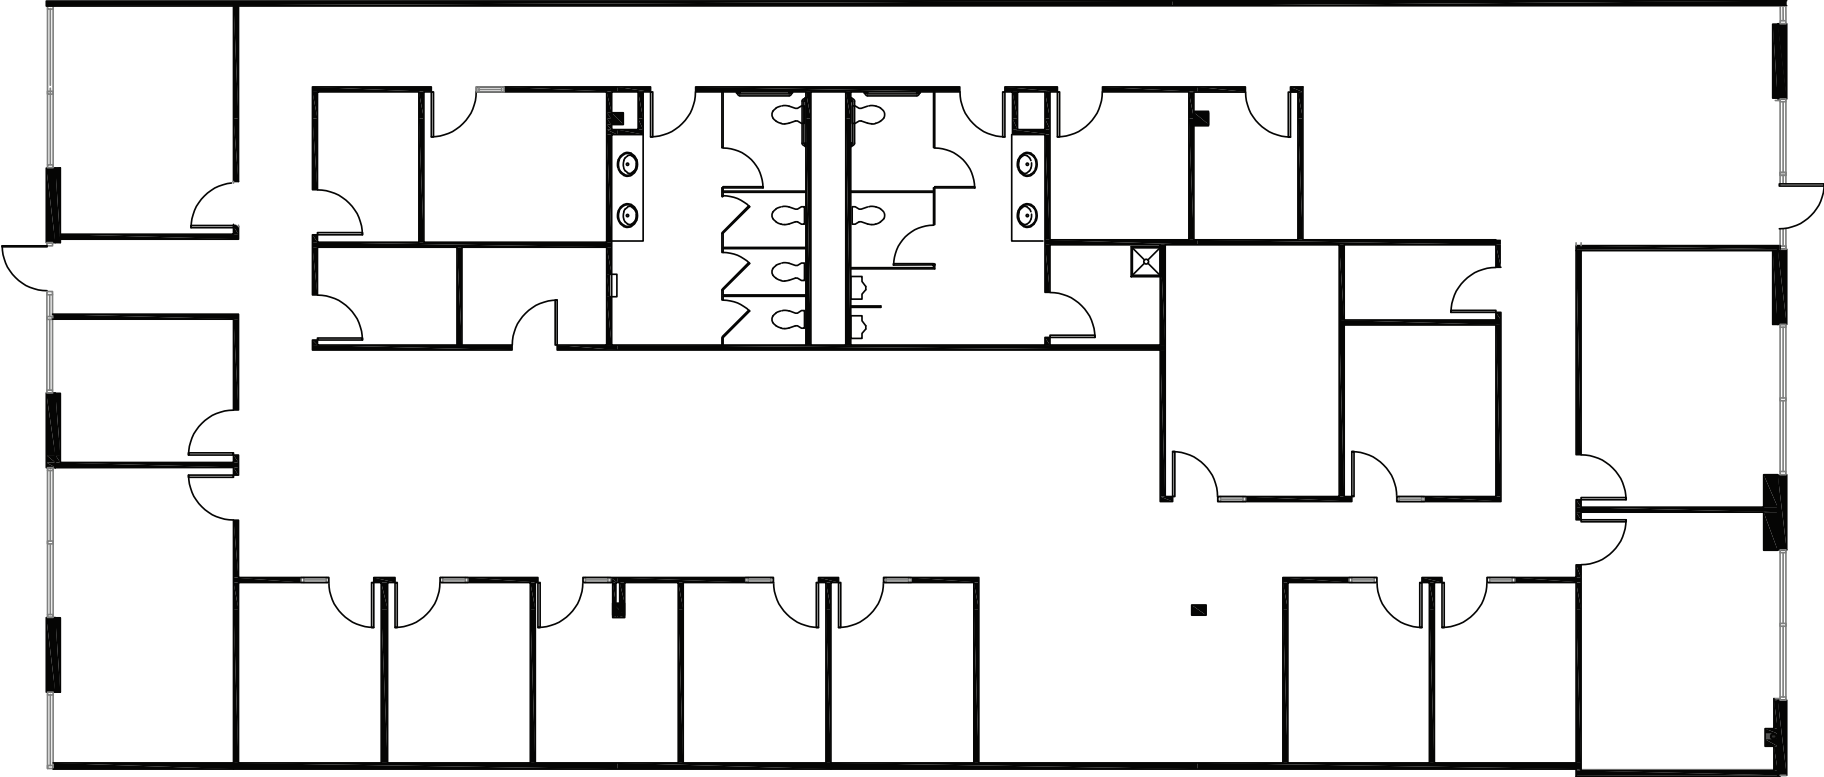

LAKEVIEW CENTER I

1199 S. BELT LINE ROAD, COPPELL, TX

Suite 161 - 5,908 SF

KEY PLAN

Jared Laake
972.776.7045
jlaake@bradford.com

Richmond Collinsworth
972.776.7041
rcollinsworth@bradford.com

Bradford Commercial Real Estate Services
www.bradford.com