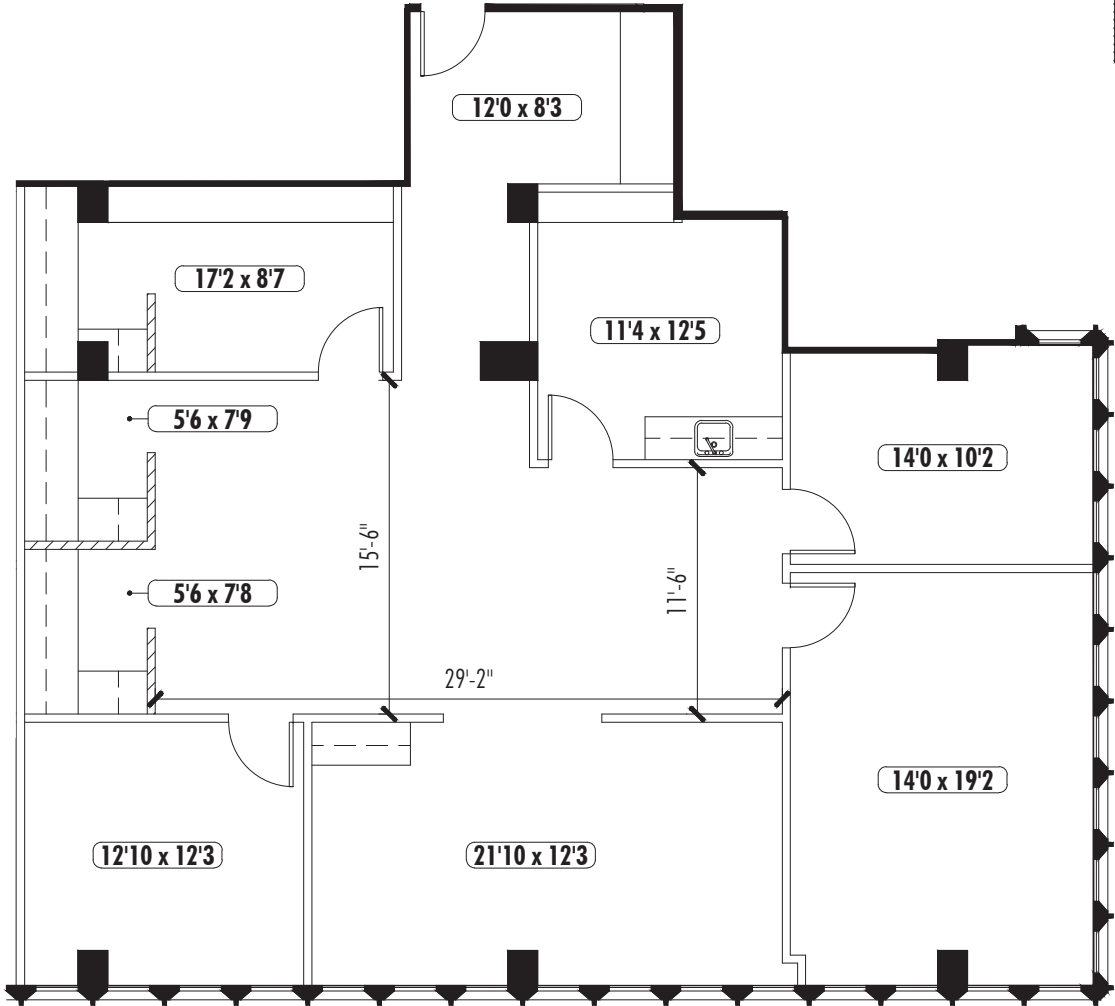

TOWER 229, SUITE 402

2,177 RSF

KEY PLAN

PEACHTREE
CENTER