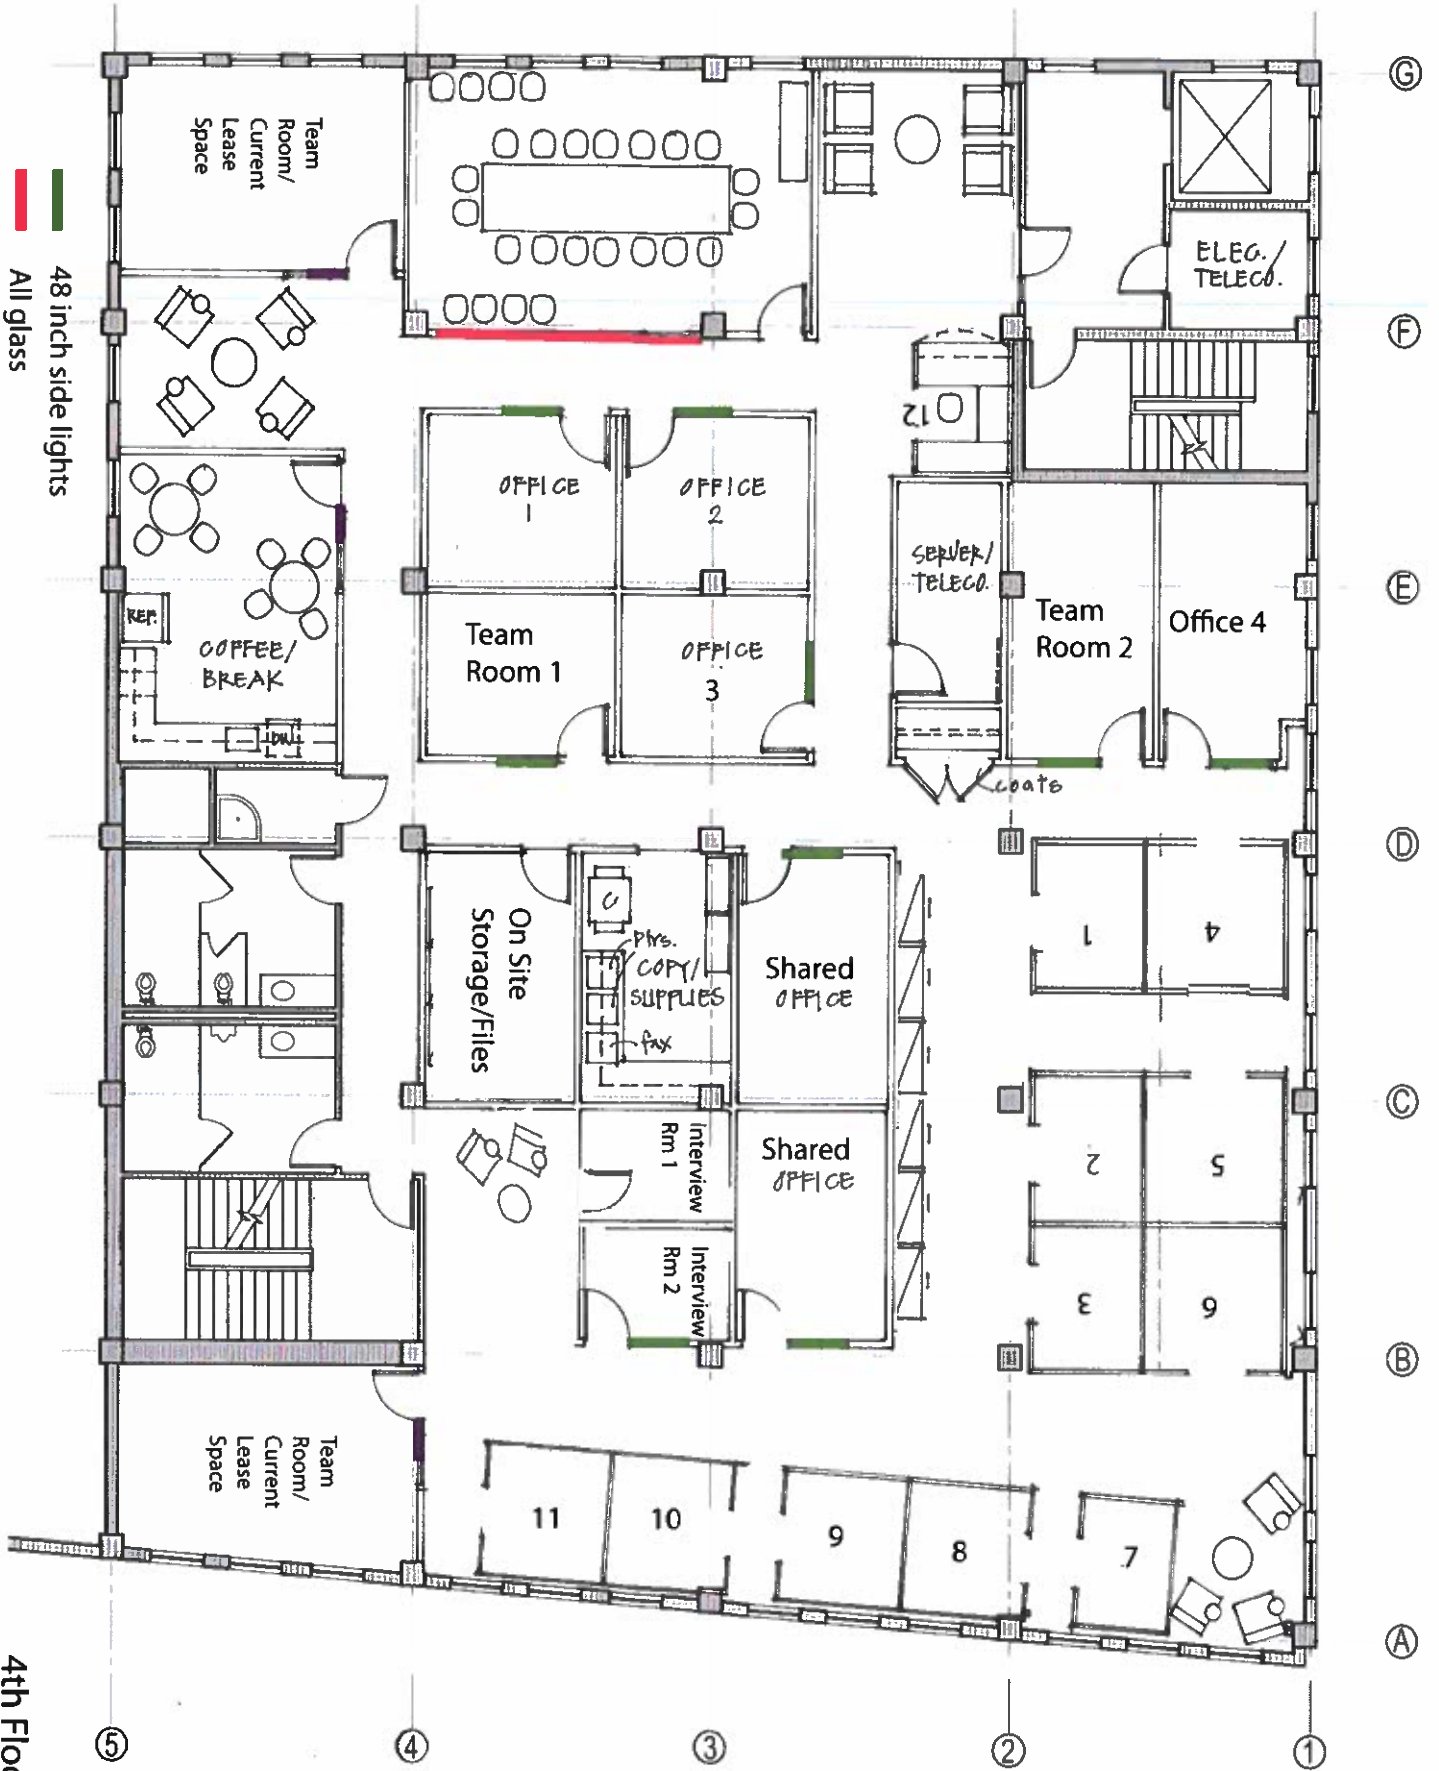

- █ 48 inch side lights
- █ All glass
- █ Standard Side light (18-24 inch)

4th Floor of
2300 Shattuck