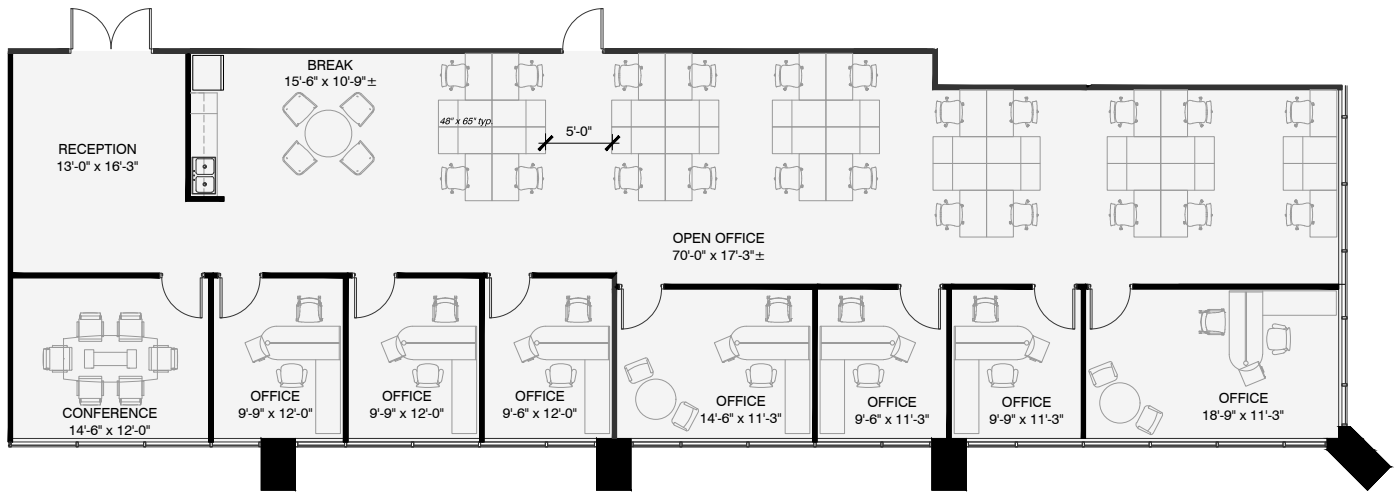

KEYPLAN - 5TH FLOOR

SUITE 538

3,587 RSF

- Reception
- Break Room
- Large Conference
- Seven (7) Private Offices
- Large open workstation area
- Modern Finishes

HANNAH WHITEHEAD
T: 817.502.8129 | M: 254.485.0213
hannah.whitehead@streamrealty.com