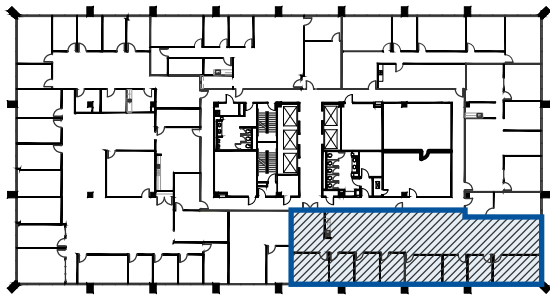

# OVERTON CENTRE II

4100 INTERNATIONAL PLAZA  
FORT WORTH, TX 76102

KEYPLAN - 5TH FLOOR