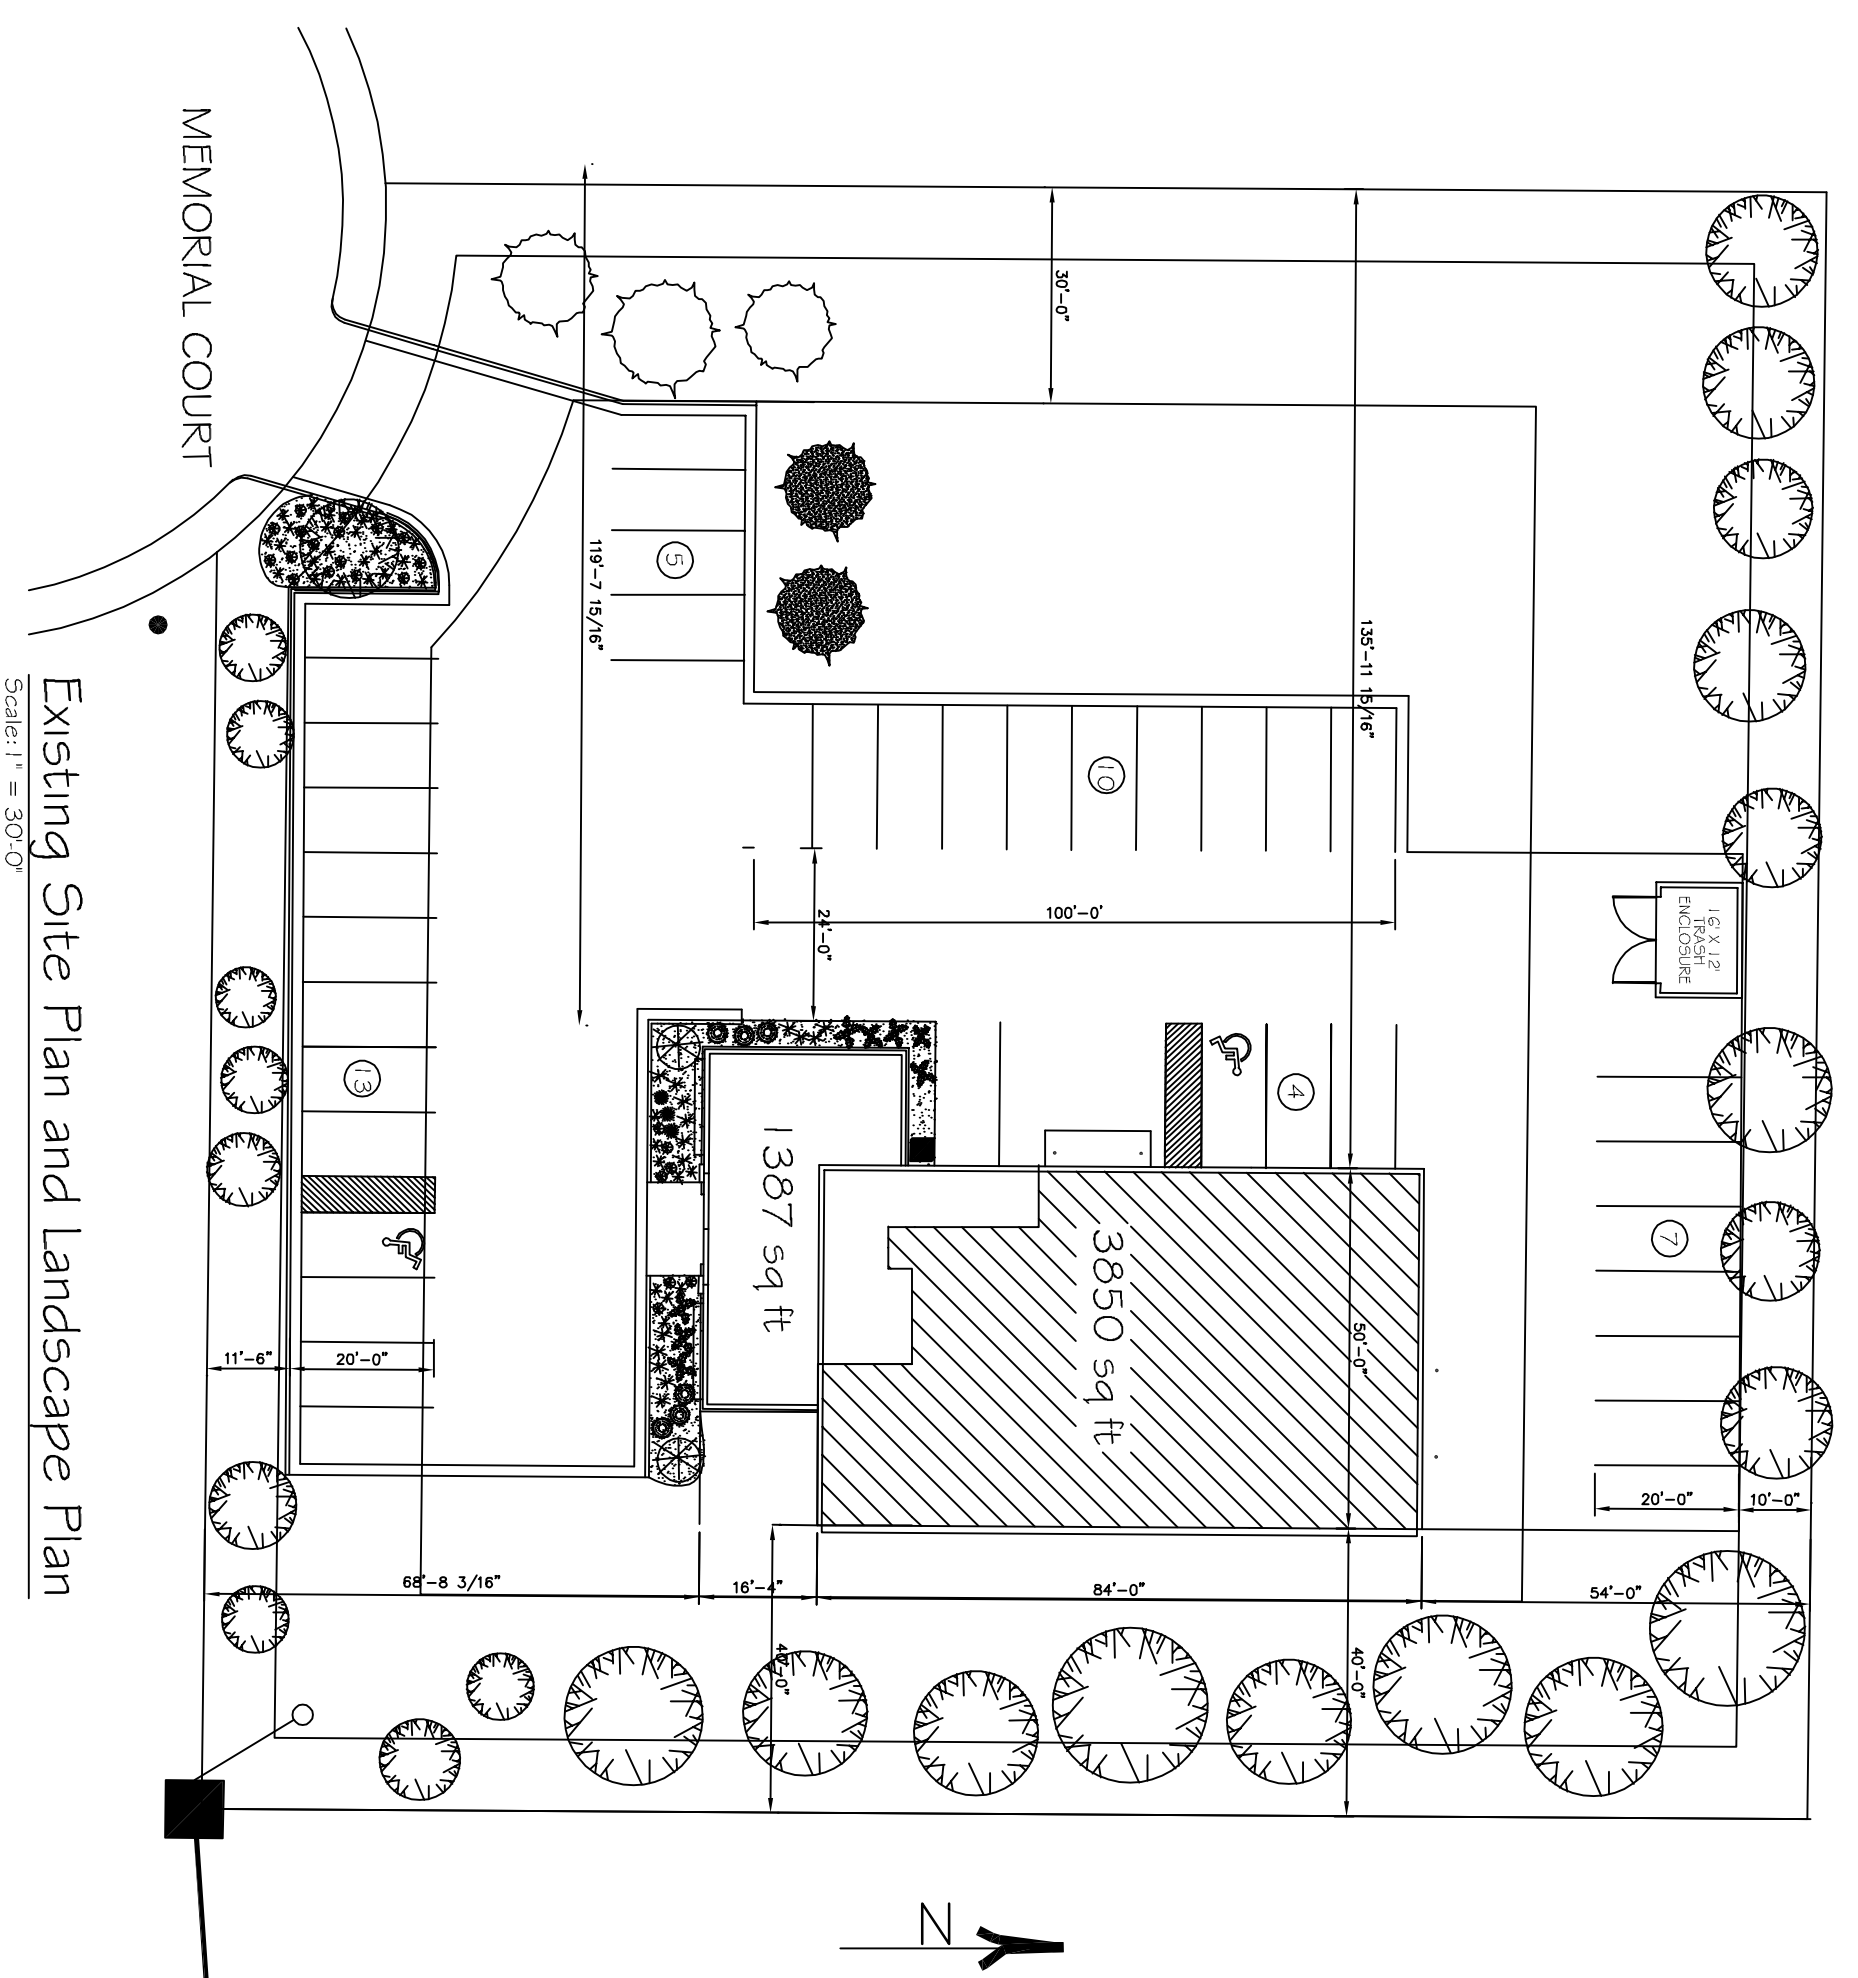

BUILDING INFORMATION
 Existing Building = 5,237 Sq Ft
 NON SPRINKLERED
 Construction Type = I I B
 Occupancy Classification = B

GENERAL PLAN NOTES

- ALL DIMENSIONS REFERENCED TO SURF UNLESS NOTED OTHERWISE
- HATCHED AREAS TO BE REMOVED AND MANHOLE AND TRENCH LOCATIONS TO BE RELOCATED TO BE SHOWN ON THE EXISTING CONSTRUCTION TIME
- HATCHED AREAS TO BE REMOVED AND MANHOLE AND TRENCH LOCATIONS TO BE SHOWN ON THE EXISTING CONSTRUCTION TIME

SHEET INDEX

A1 - Floor Plan / Site Plan

DATE:
 DESIGN NO.:

PROJECT:
 5705 & 5703 Memorial Court
 Weston, WI 54476

PDM
 CONSTRUCTION LLC

162856 Foxwood Ct.
 Wausau, WI 54403
 Phone: (715) 355-4700

OWNER:
 AY LLC
 8600 White Pine Court
 Wausau, WI 54403