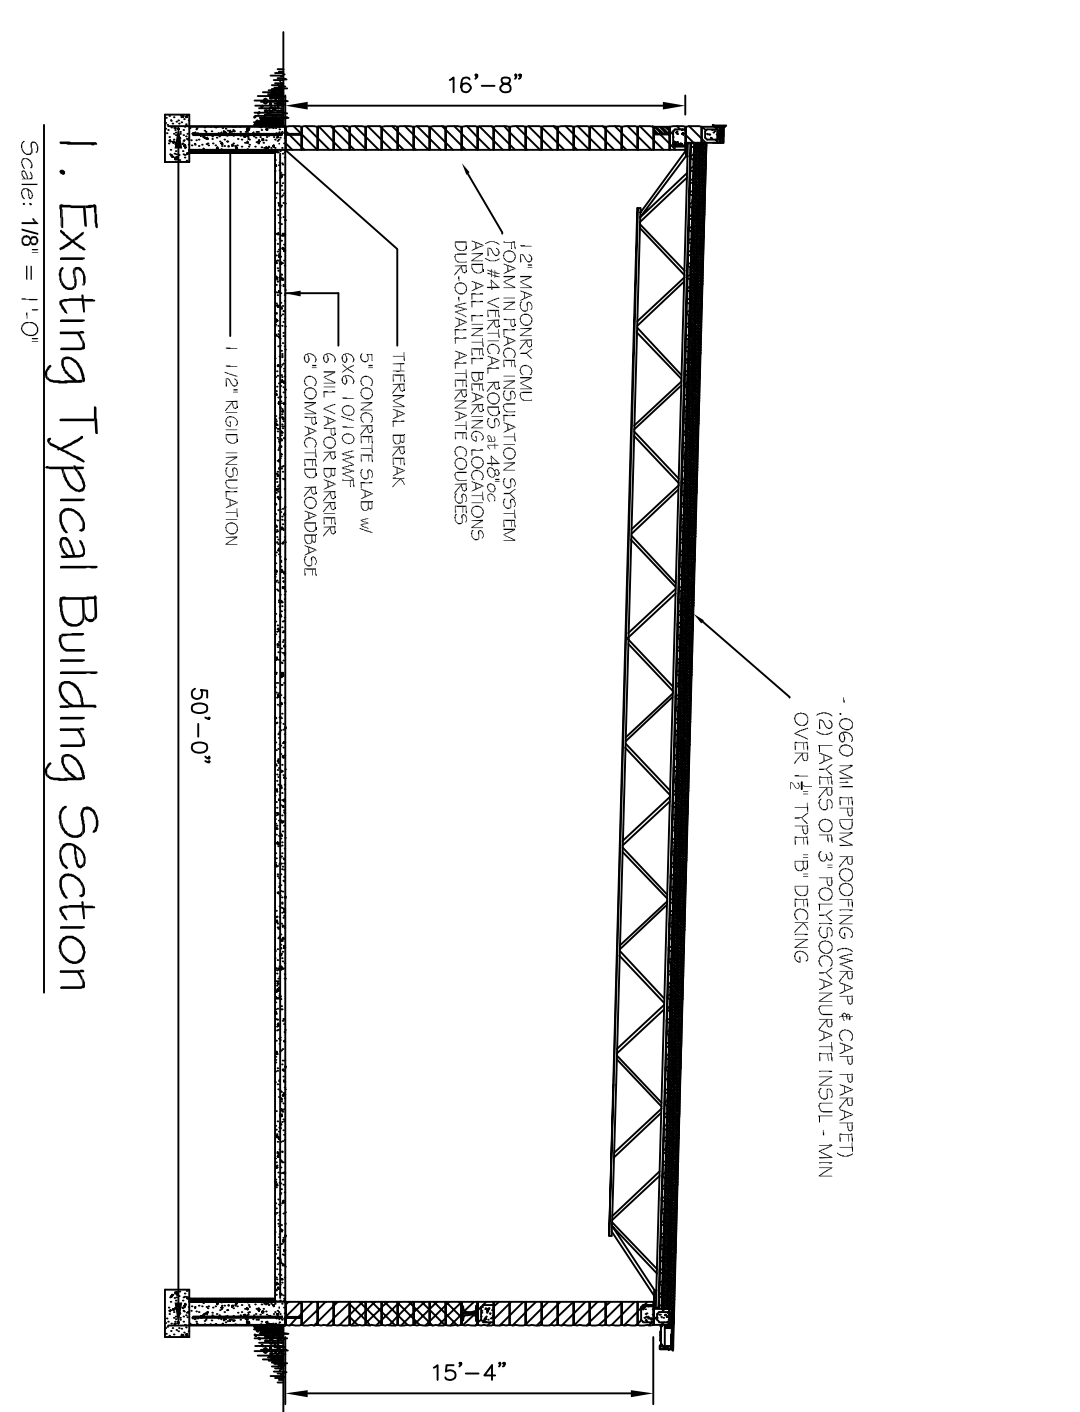

BUILDING INFORMATION
 Existing Building = 5,237 Sq Ft
 NON SPRINKLERED
 Construction Type = I I B
 Occupancy Classification = B

GENERAL PLAN NOTES

- ALL DIMENSIONS REFERENCED TO SURF UNLESS NOTED OTHERWISE
- HATCHED AREAS TO BE REMOVED AND MANHOLE AND TRENCH LOCATIONS TO BE RELOCATED TO BE SHOWN ON THE EXISTING CONSTRUCTION TIME
- HATCHED AREAS TO BE REMOVED AND MANHOLE AND TRENCH LOCATIONS TO BE SHOWN ON THE EXISTING CONSTRUCTION TIME