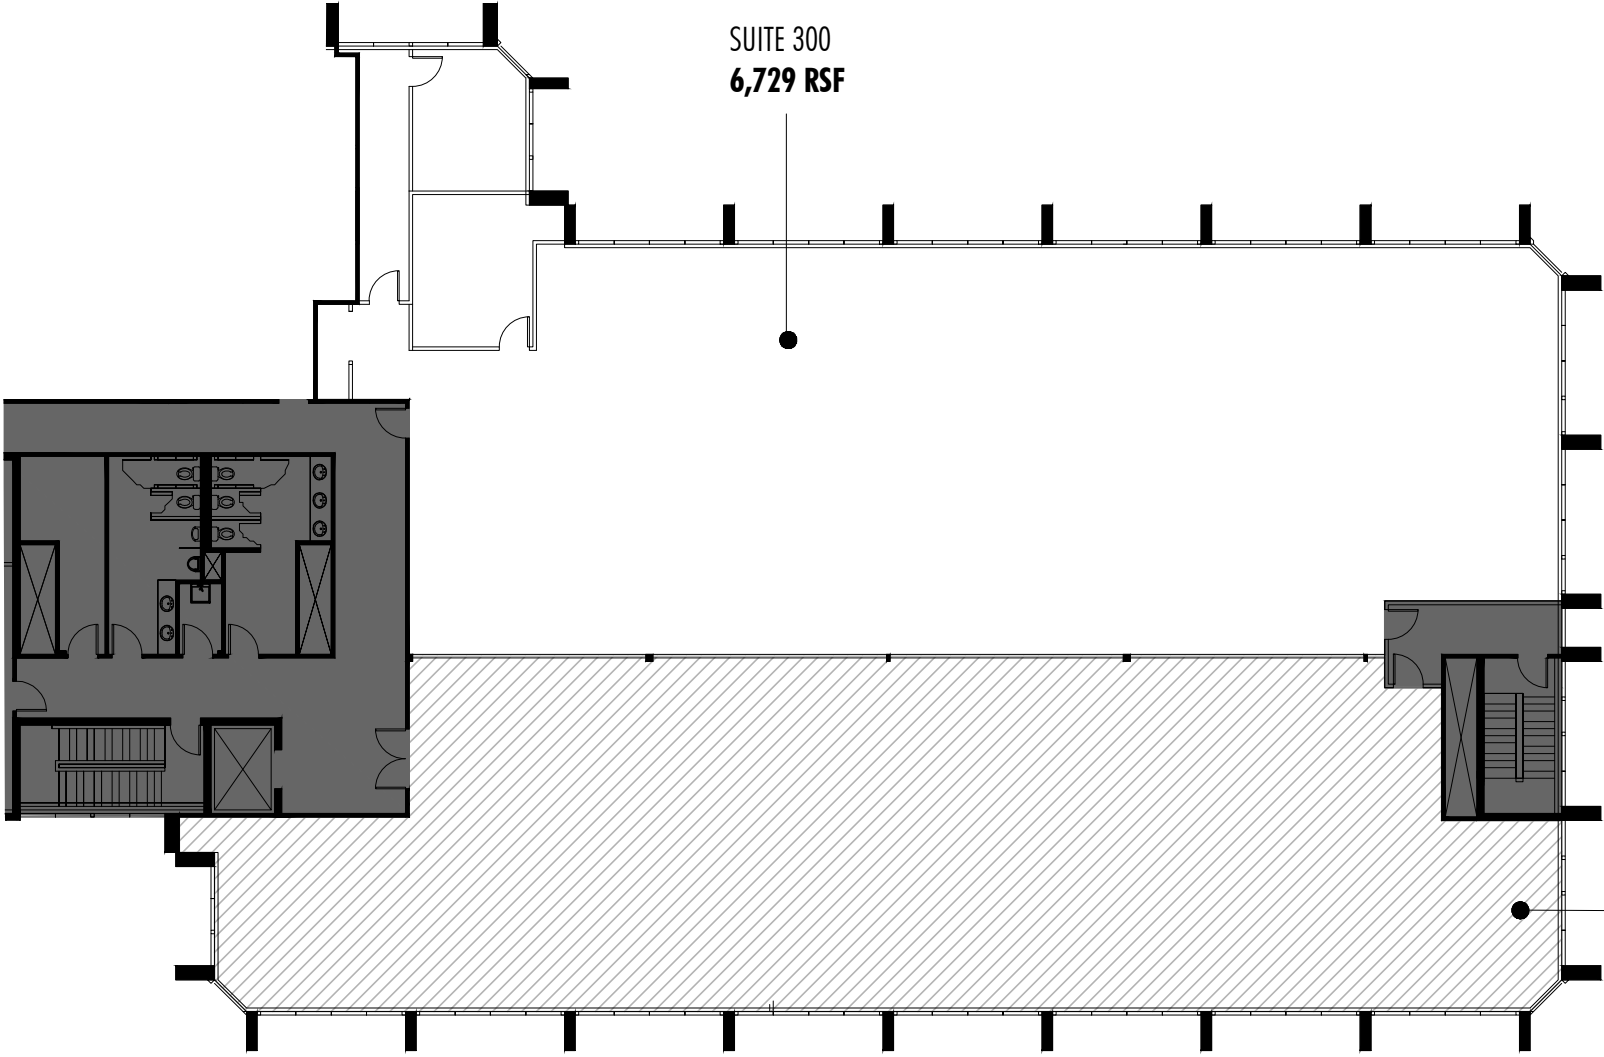

**KEY PLAN**

SUITE 300  
6,729 RSF

SUITE 300 LEFTOVER  
5,626 RSF