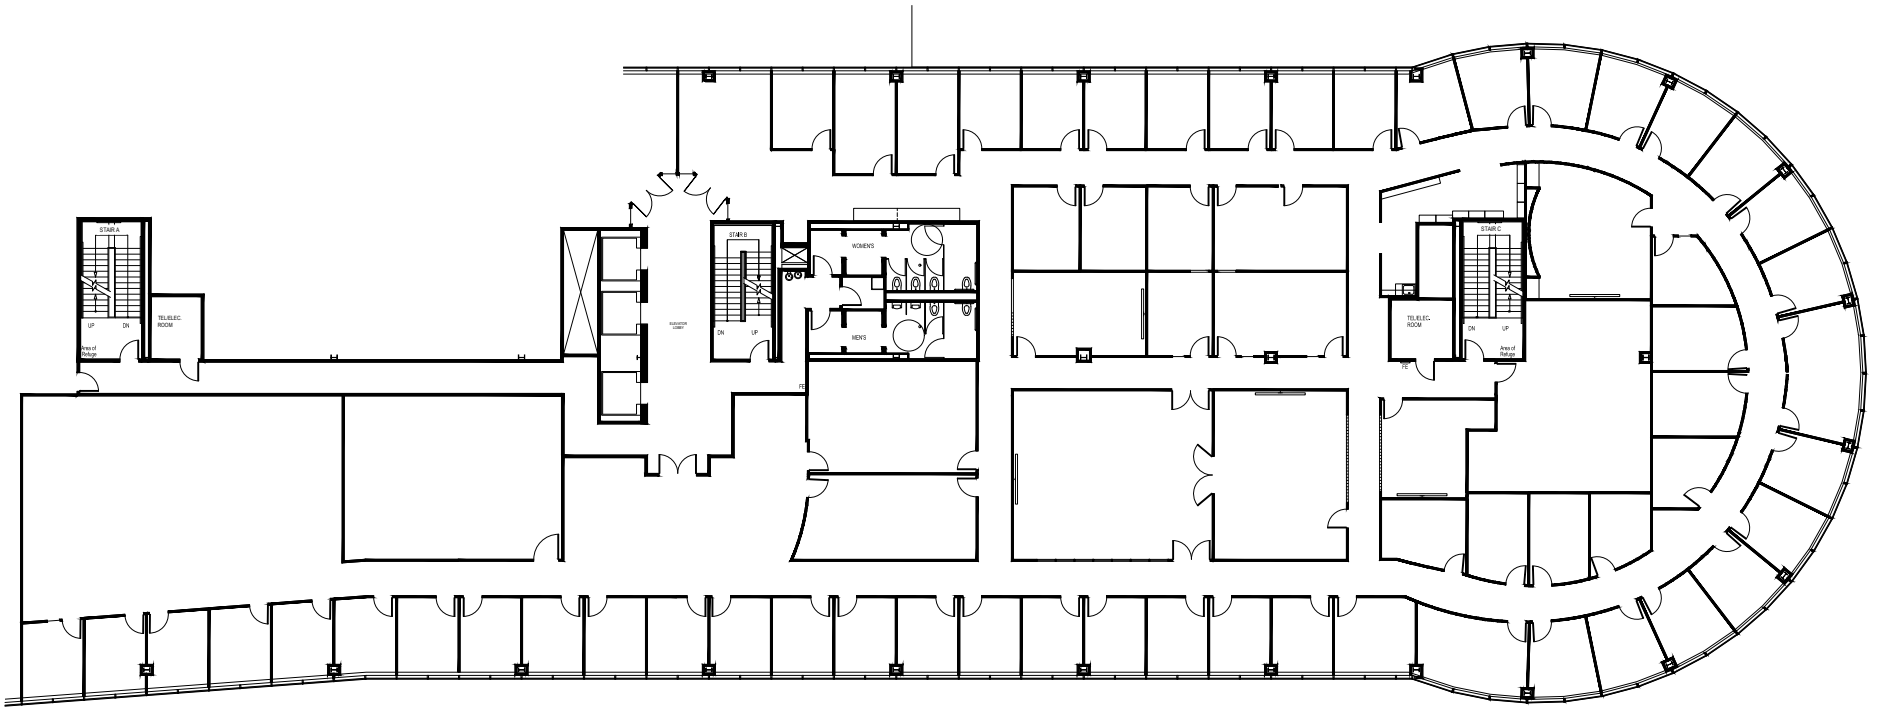

Suite 320
23,101 RSF

1805 Shea Center Drive | Highlands Ranch, CO 80129

MITCH BRADLEY
+1 720 528 6311
mitch.bradley@cbre.com