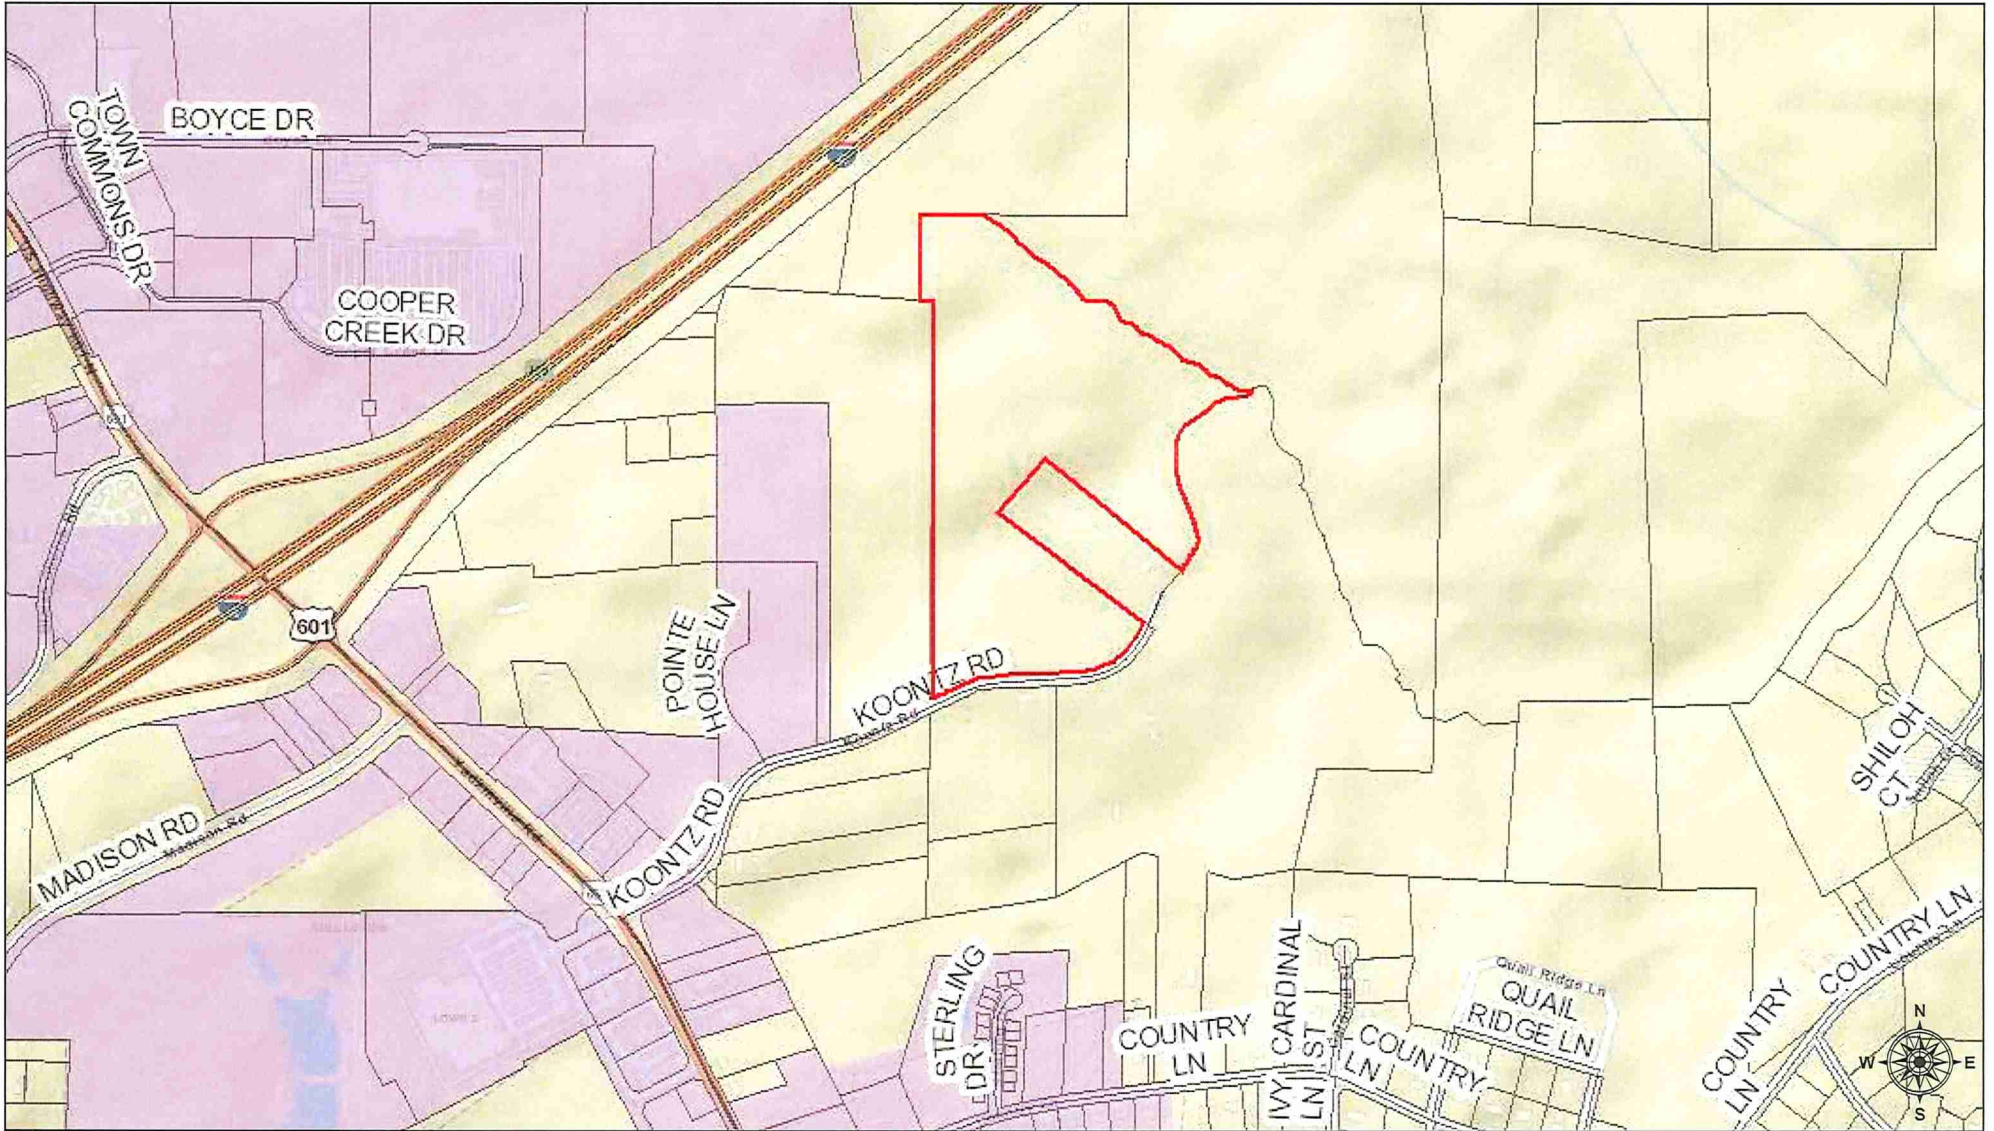

271 Koontz Rd

February 6, 2024

- | | | | | | |
|--|---------------------|---|------------|---|-------------|
|  | Parcels |  | City Limit |  | BERMUDA RUN |
|  | Watershed Structure |  | MOCKSVILLE |  | County Line |
| | |  | COOLEEMEE | | |