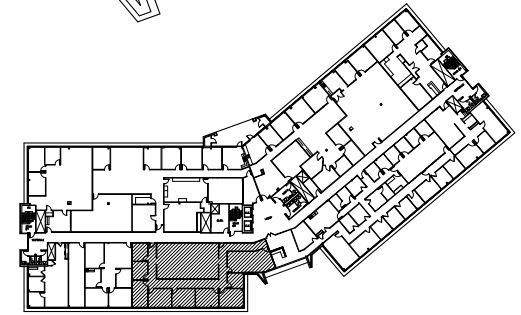

LAKESIDE

AT COLLEGE PARK

SUITE 325  
**AVAILABLE**  
3,699 RSF

NORTH

KEYPLAN - SUITE 325  
NOT TO SCALE