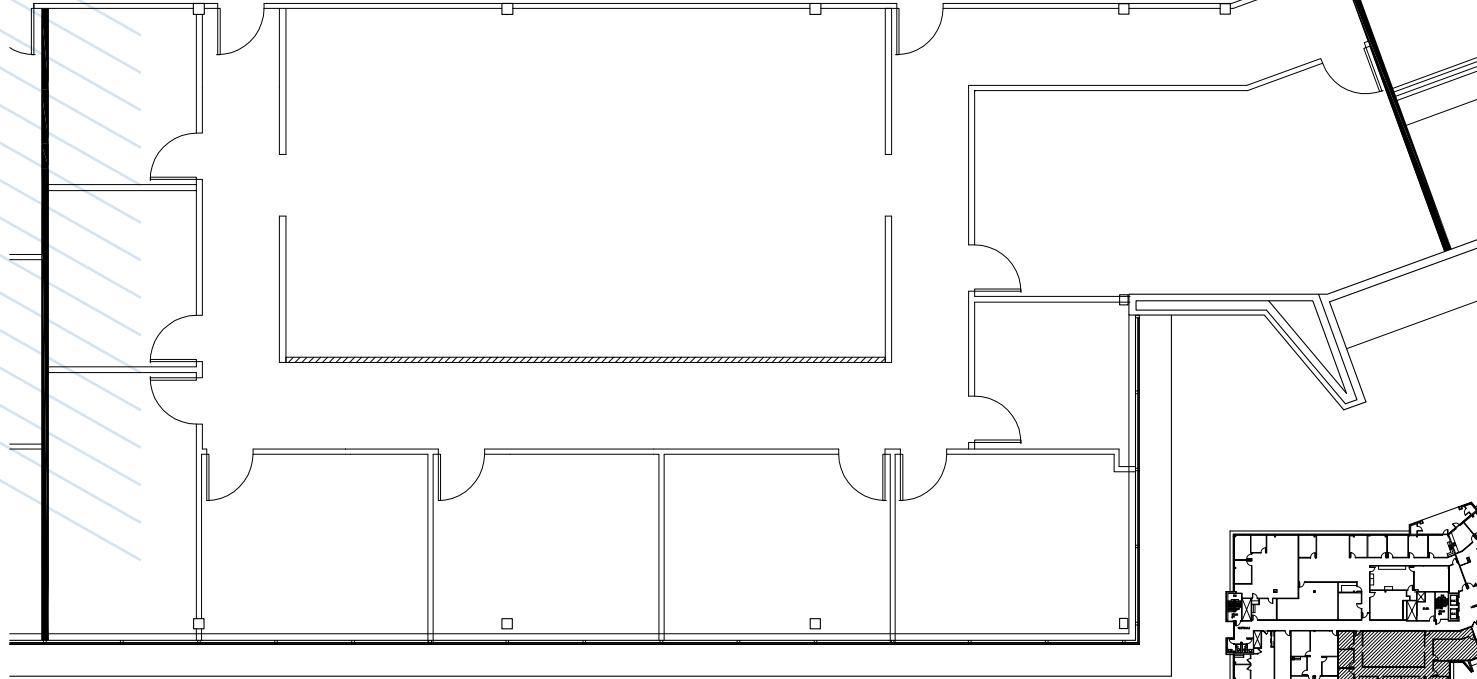

LAKESIDE

AT COLLEGE PARK

SUITE 325  
**AVAILABLE**  
3,699 RSF

NORTH

KEYPLAN - SUITE 325  
NOT TO SCALE