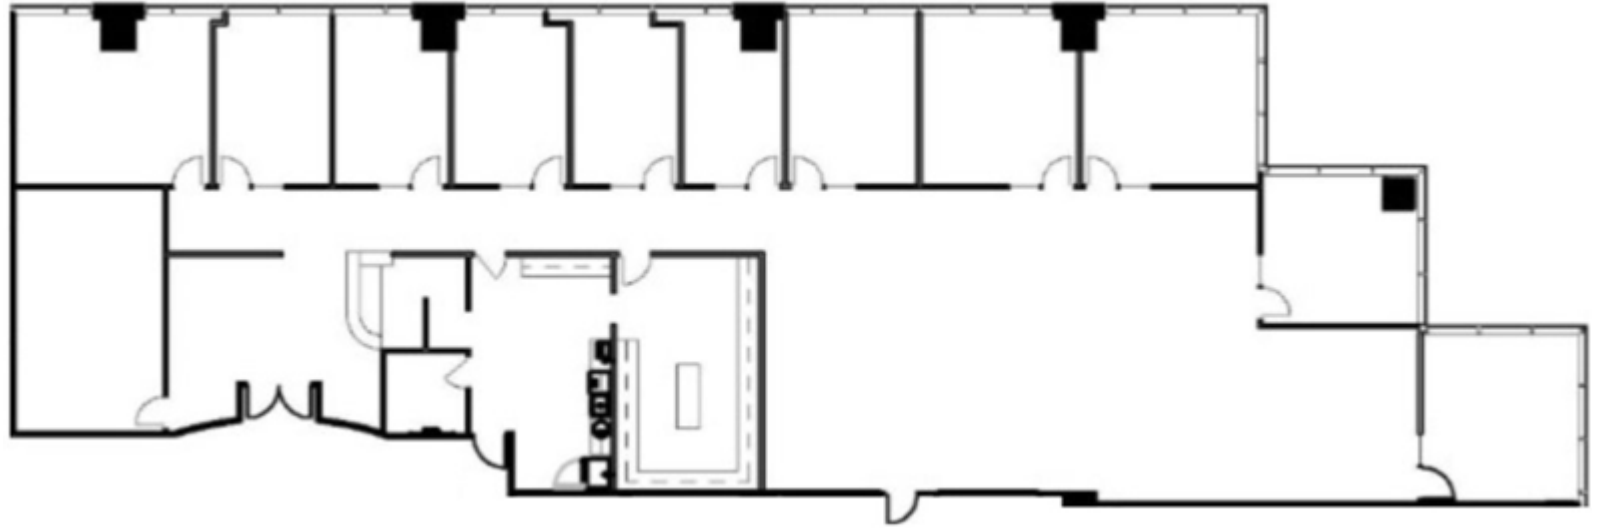

MILLENNIUM TOWER

15455 North Dallas Parkway | Addison, Texas

SUITE 400
7,112 RSF

DALLAS N TOLLWAY

ARAPAHO ROAD

LEASING TEAM

ELLIOT PRIEUR

eprieur@gaedeke.com
214.273.3333