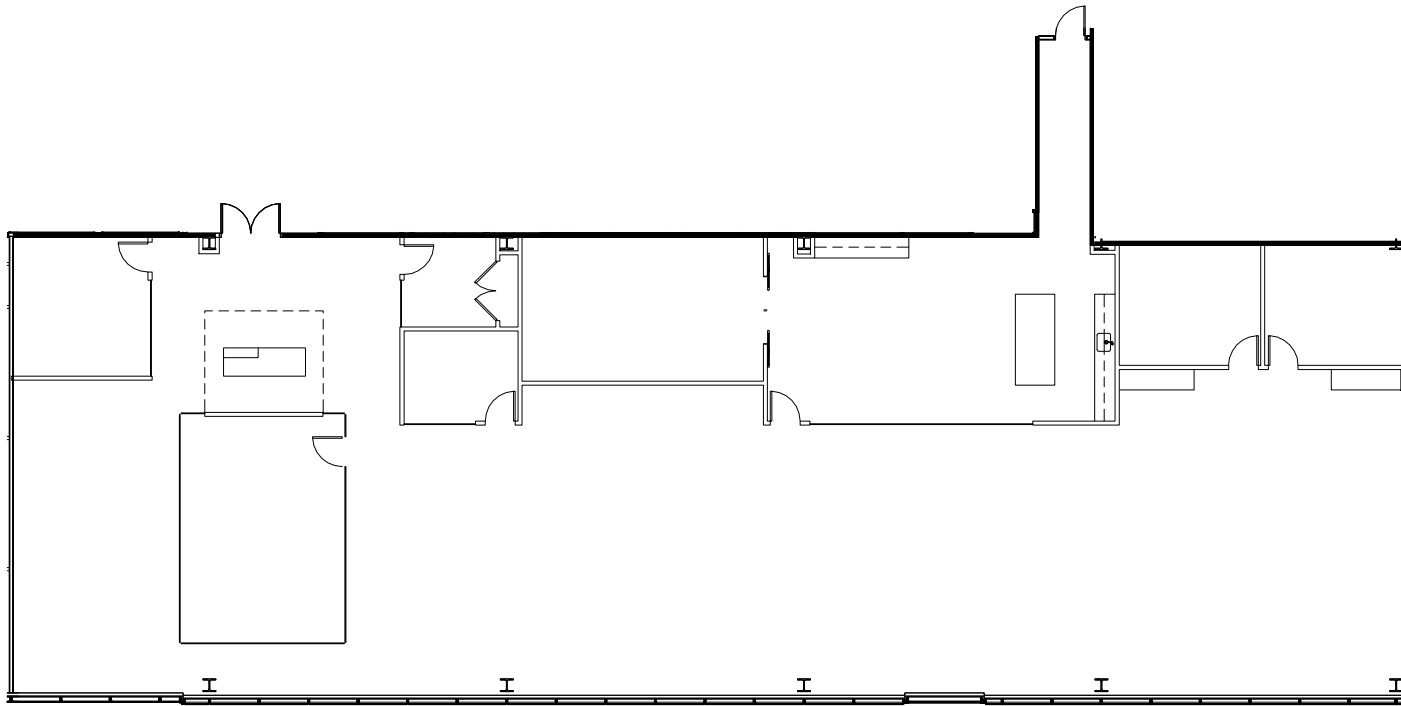

CHARTER SQUARE

555 Fayetteville Street | Raleigh

Suite 700 | 7,727 RSF

Disclaimer: The above floor plans are not to scale. The available space shown is a representative layout.

JOHN HOGAN | 919-875-6617
JOHN.HOGAN@HIGHWOODS.COM