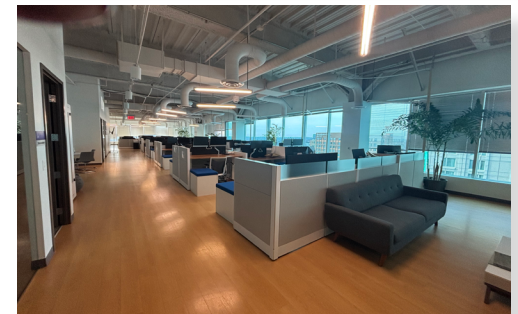

CHARTER SQUARE

555 Fayetteville Street | Raleigh

Suite 700 | 7,727 RSF

Disclaimer: The above floor plans are not to scale. The available space shown is a representative layout.

JOHN HOGAN | 919-875-6617
JOHN.HOGAN@HIGHWOODS.COM