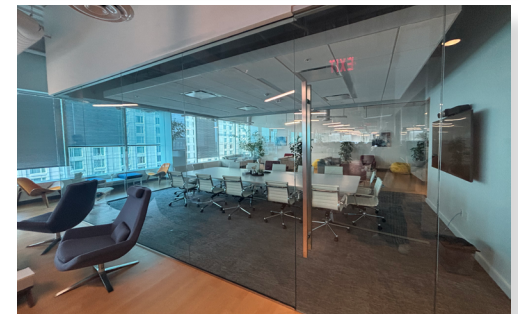

CHARTER SQUARE

555 Fayetteville Street | Raleigh

Suite 700 | 7,727 RSF

Disclaimer: The above floor plans are not to scale. The available space shown is a representative layout.

JOHN HOGAN | 919-875-6617
JOHN.HOGAN@HIGHWOODS.COM