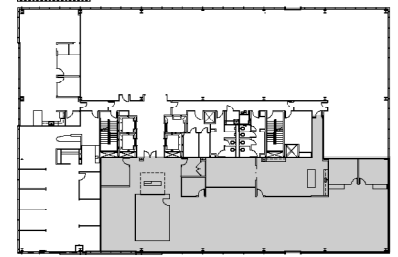

CHARTER SQUARE

555 Fayetteville Street | Raleigh

Suite 700 | 7,727 RSF

Disclaimer: The above floor plans are not to scale. The available space shown is a representative layout.

JOHN HOGAN | 919-875-6617
JOHN.HOGAN@HIGHWOODS.COM