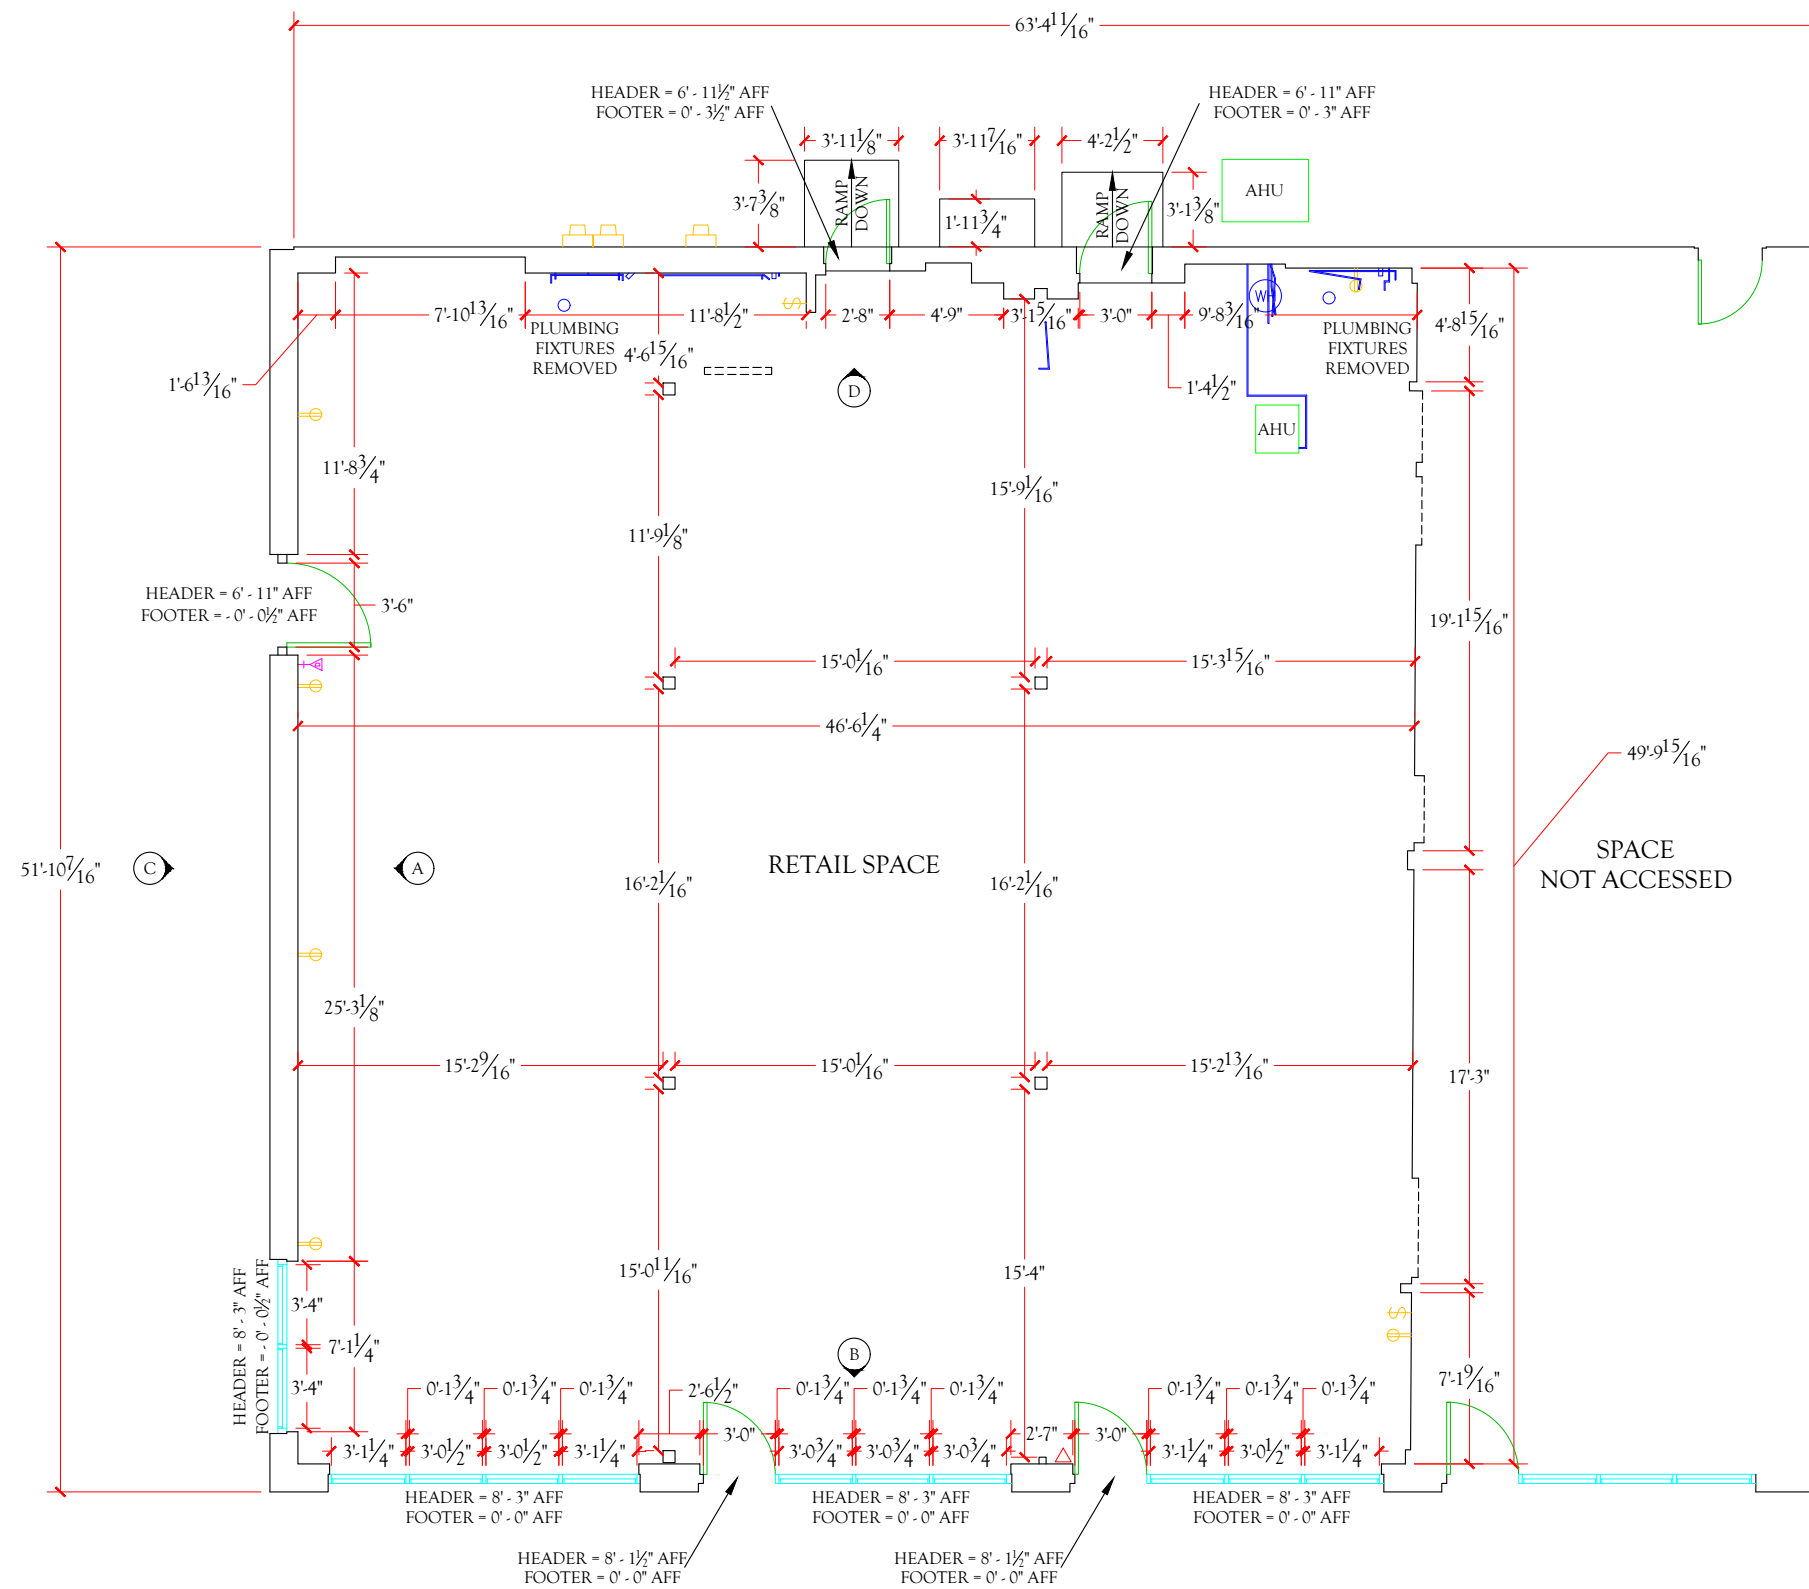

RETAIL BUILDING

1100 - 1104 West Kennedy Boulevard
Tampa, FL 33606

Floor Plans, Reflected Ceiling Plans,
and Exterior & Interior Elevations

CLIENT: DASH REAL ESTATE NETWORK, LLC
120 South Edison Avenue
Tampa, FL 33606

DATE: 07.03.25
SCALE: Not to Scale
DRAWING NUMBER
C-1.0

○ FIRST FLOOR
 Retail Building
 1100-1104 W. Kennedy Boulevard, Tampa, FL 33606

CLIENT: DASH REAL ESTATE NETWORK, LLC
 120 South Edison Avenue
 Tampa, FL 33606

DATE: 07.03.25
 SCALE: 1/8" = 1'-0"
 DRAWING NUMBER
A-1.1

FIRST FLOOR ELEVATION = 0'-0"

ELEVATION A
Retail Building
1100-1104 W. Kennedy Boulevard, Tampa, FL 33606

FIRST FLOOR ELEVATION = 0'-0"

ELEVATION B
Retail Building
1100-1104 W. Kennedy Boulevard, Tampa, FL 33606

DATE: 07.03.25
SCALE: Not To Scale
DRAWING NUMBER: G-1.0