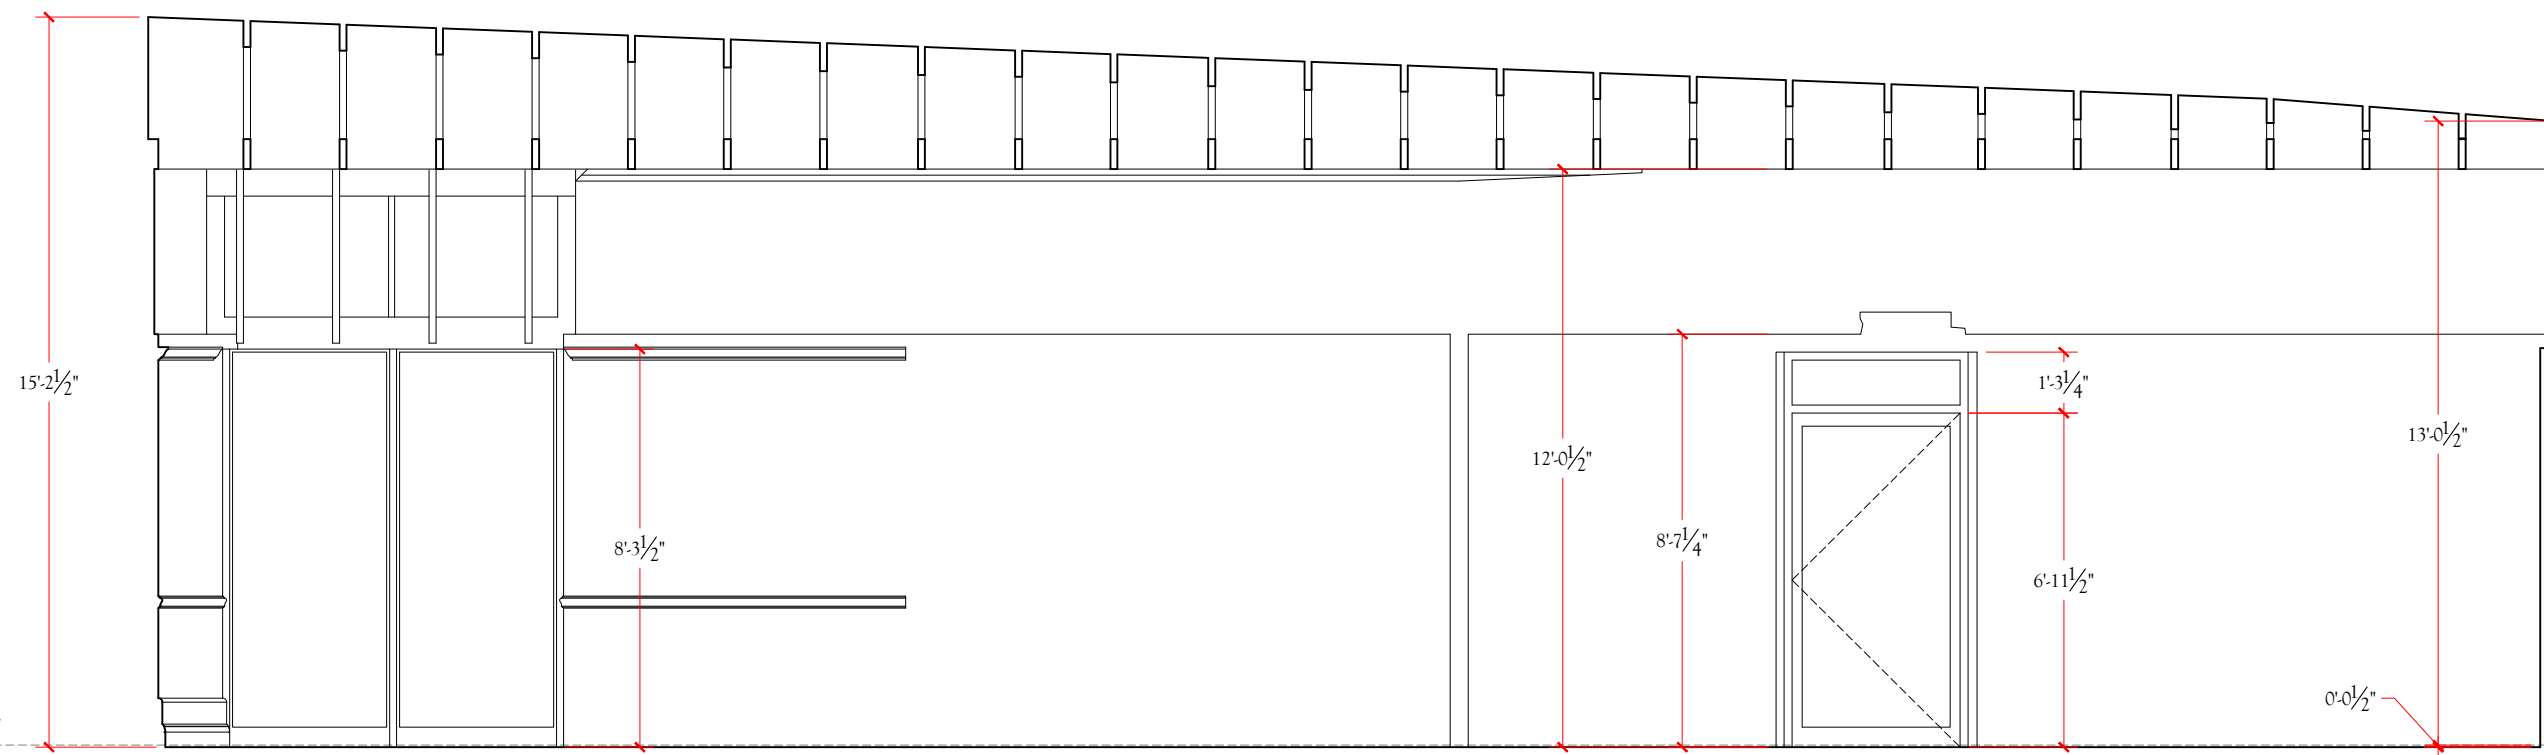

FIRST FLOOR ELEVATION = 0'-0"