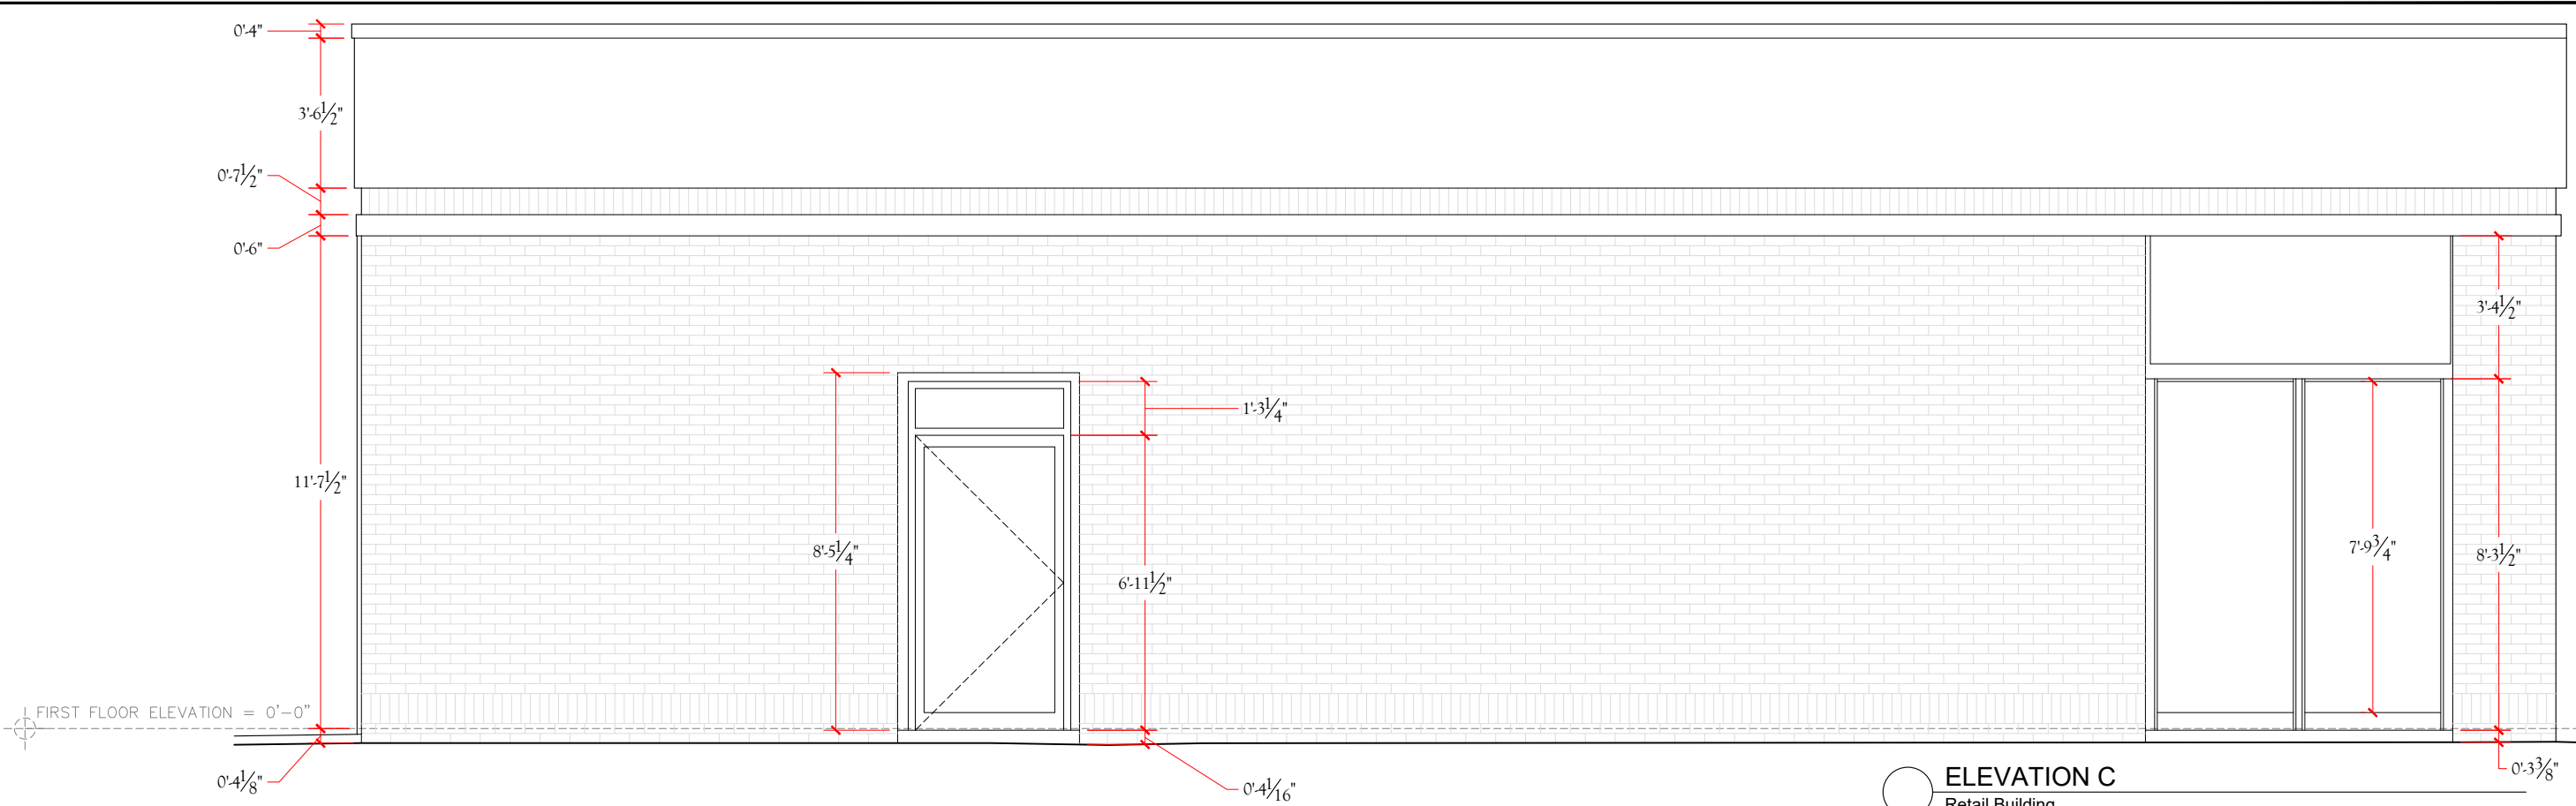

DATE: 07.03.25
 SCALE: 1/8" = 1'-0"
 DRAWING NUMBER
A-1.1

FIRST FLOOR ELEVATION = 0'-0"

ELEVATION A
Retail Building
1100-1104 W. Kennedy Boulevard, Tampa, FL 33606

FIRST FLOOR ELEVATION = 0'-0"

ELEVATION B
Retail Building
1100-1104 W. Kennedy Boulevard, Tampa, FL 33606

DATE: 07.03.25
SCALE: Not To Scale
DRAWING NUMBER: G-1.0