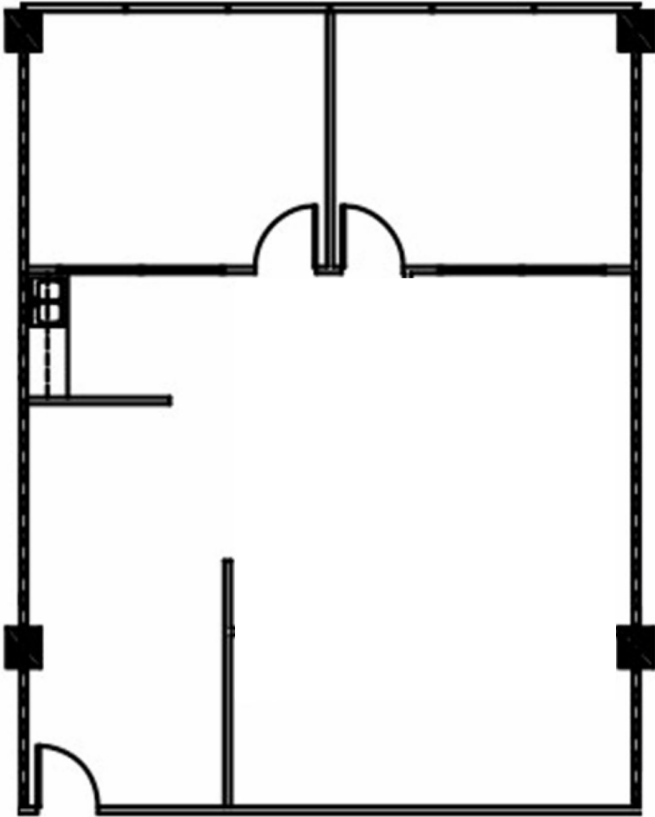

FOR LEASE | OFFICE | 12603 SOUTHWEST FWY

SUITE 551  
1,364 Square Feet

MATT EASTERLING  
713.325.4112  
measterling@landparkco.com