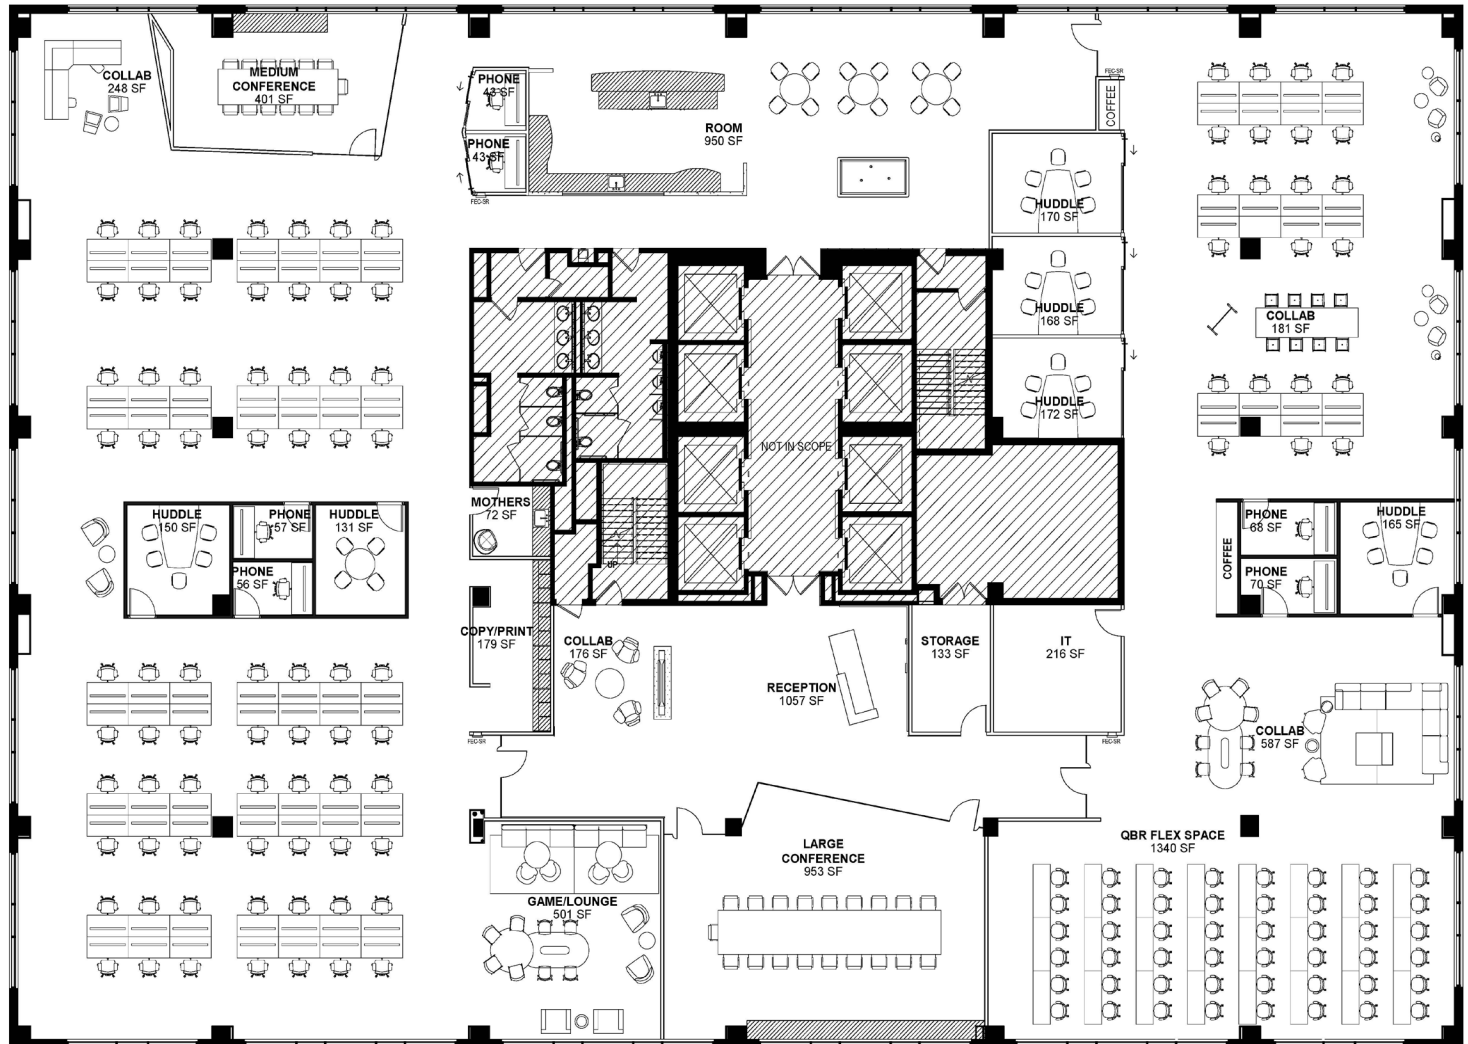

ONE CITY PLAZA

421 Fayetteville Street | Raleigh

Suite 1700 | 18,913 RSF

Included within Testfit:

- Workstations (92)
- Large Conference (1)
- Medium Conference (1)
- Huddle Room (6)
- Phone Room (6)
- Collab (3)
- Coffee Bar (1)
- Mothers Room (1)
- Storage (1)
- IT/Server (1)
- Break/Game(1)
- QBR Flex Space (1)