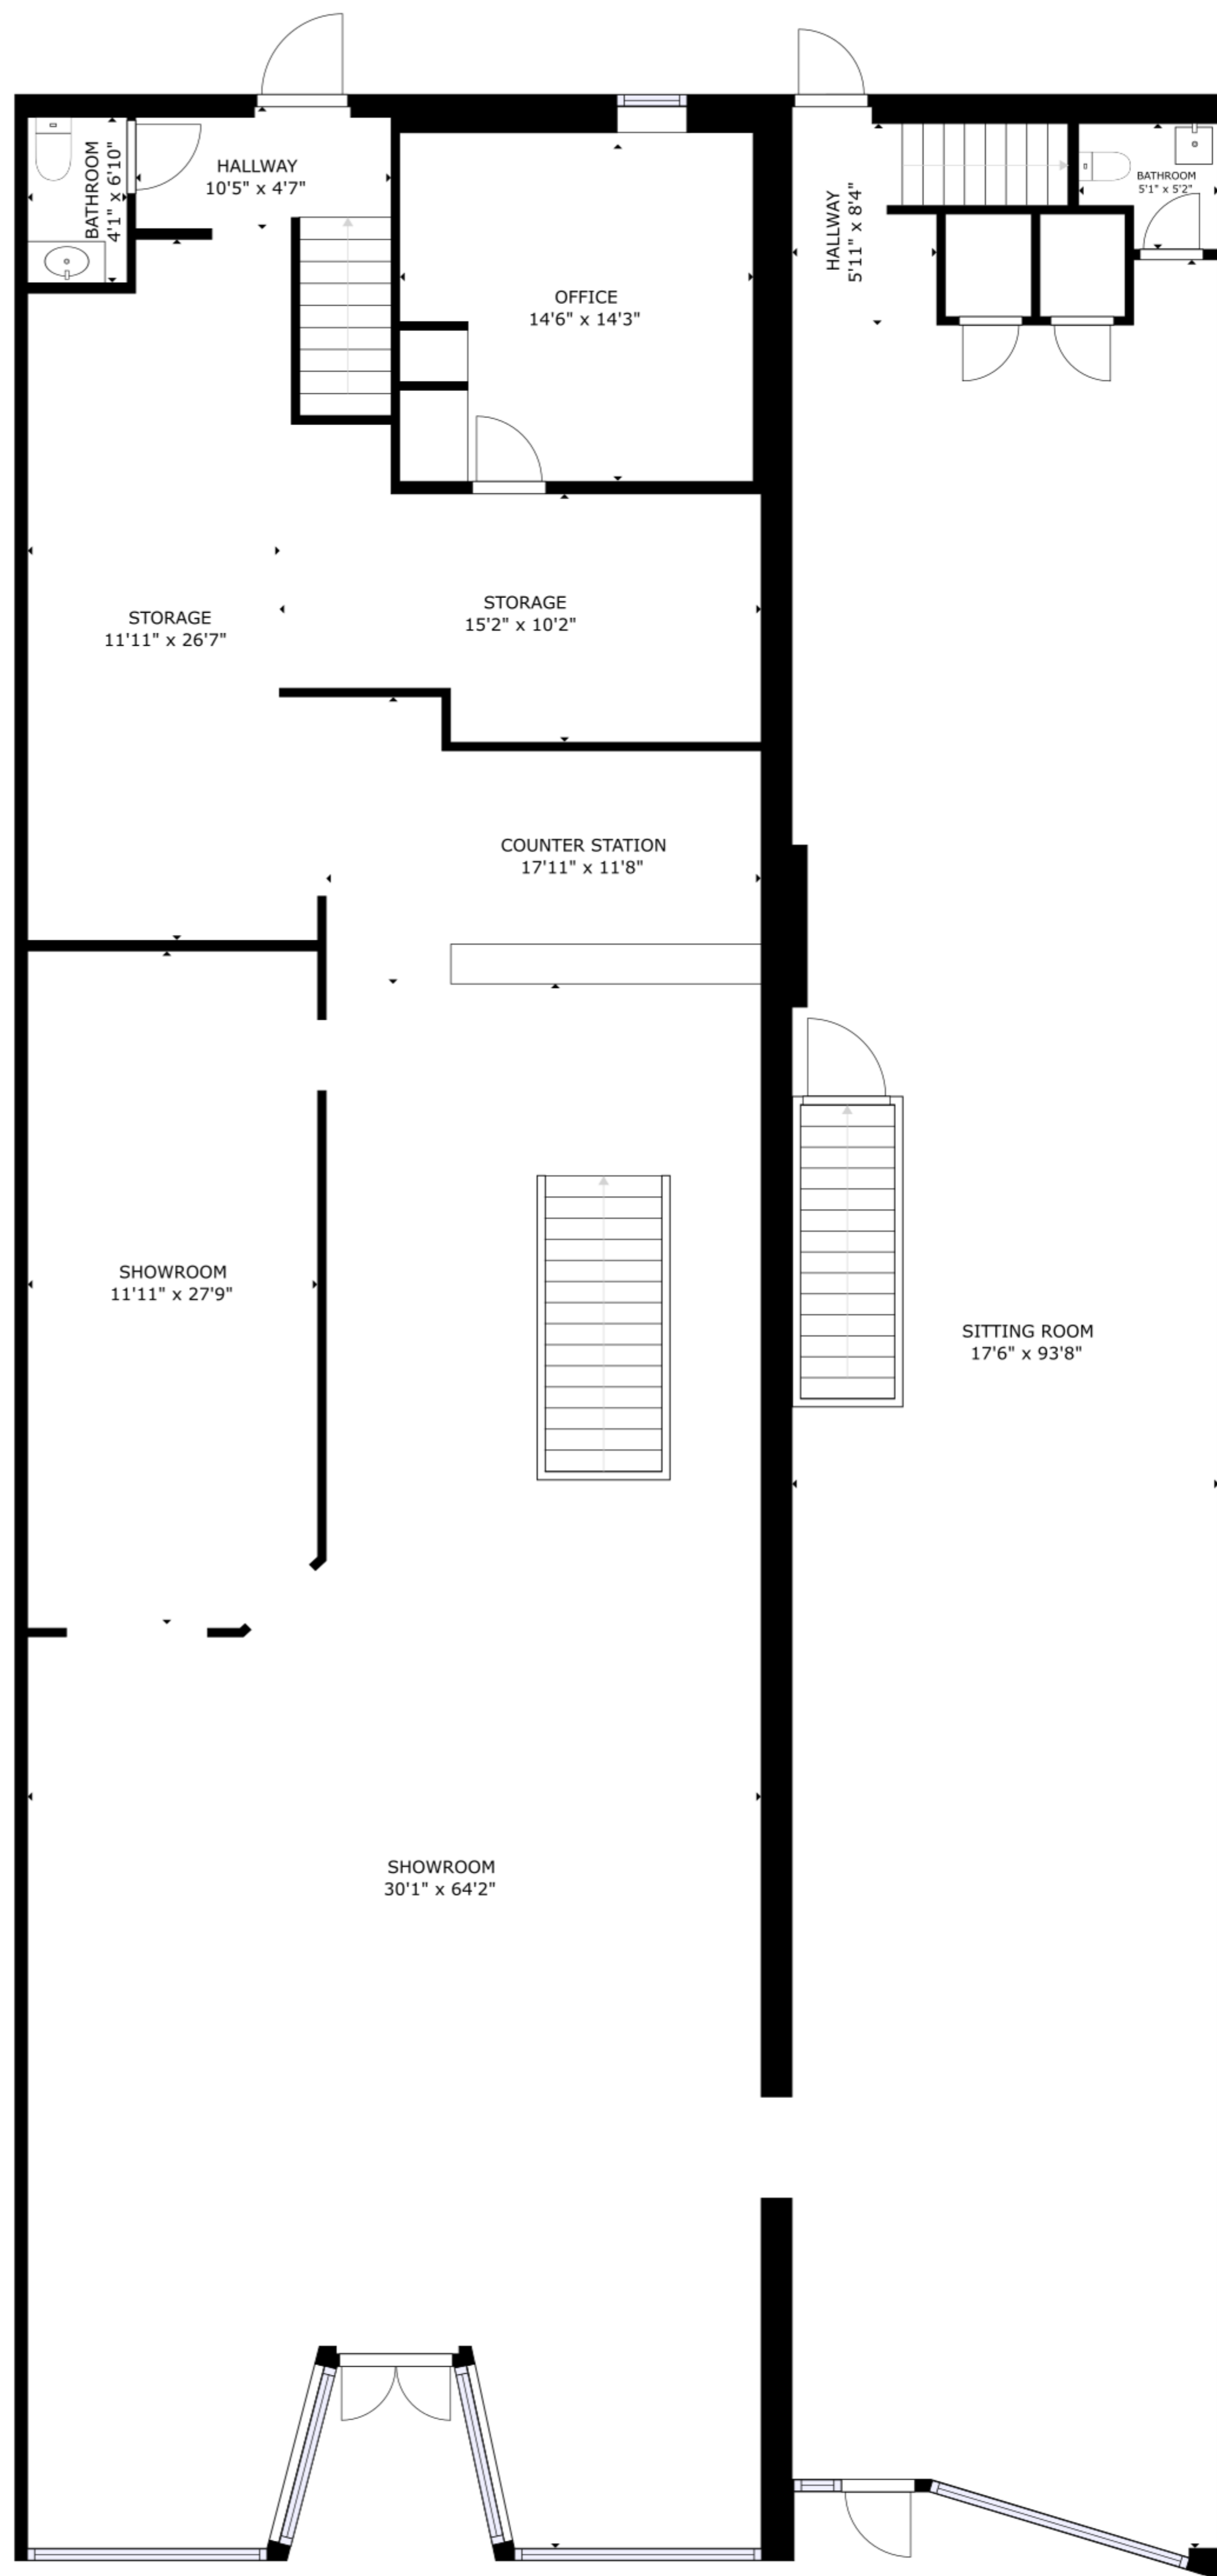

FLOOR 1

FLOOR 2

FLOOR 3

GROSS INTERNAL AREA
 FLOOR 1: 4708 sq ft, FLOOR 2: 4754 sq ft, FLOOR 3: 480 sq ft
 TOTAL: 9942 sq ft
 SIZES AND DIMENSIONS ARE APPROXIMATE, ACTUAL MAY VARY.