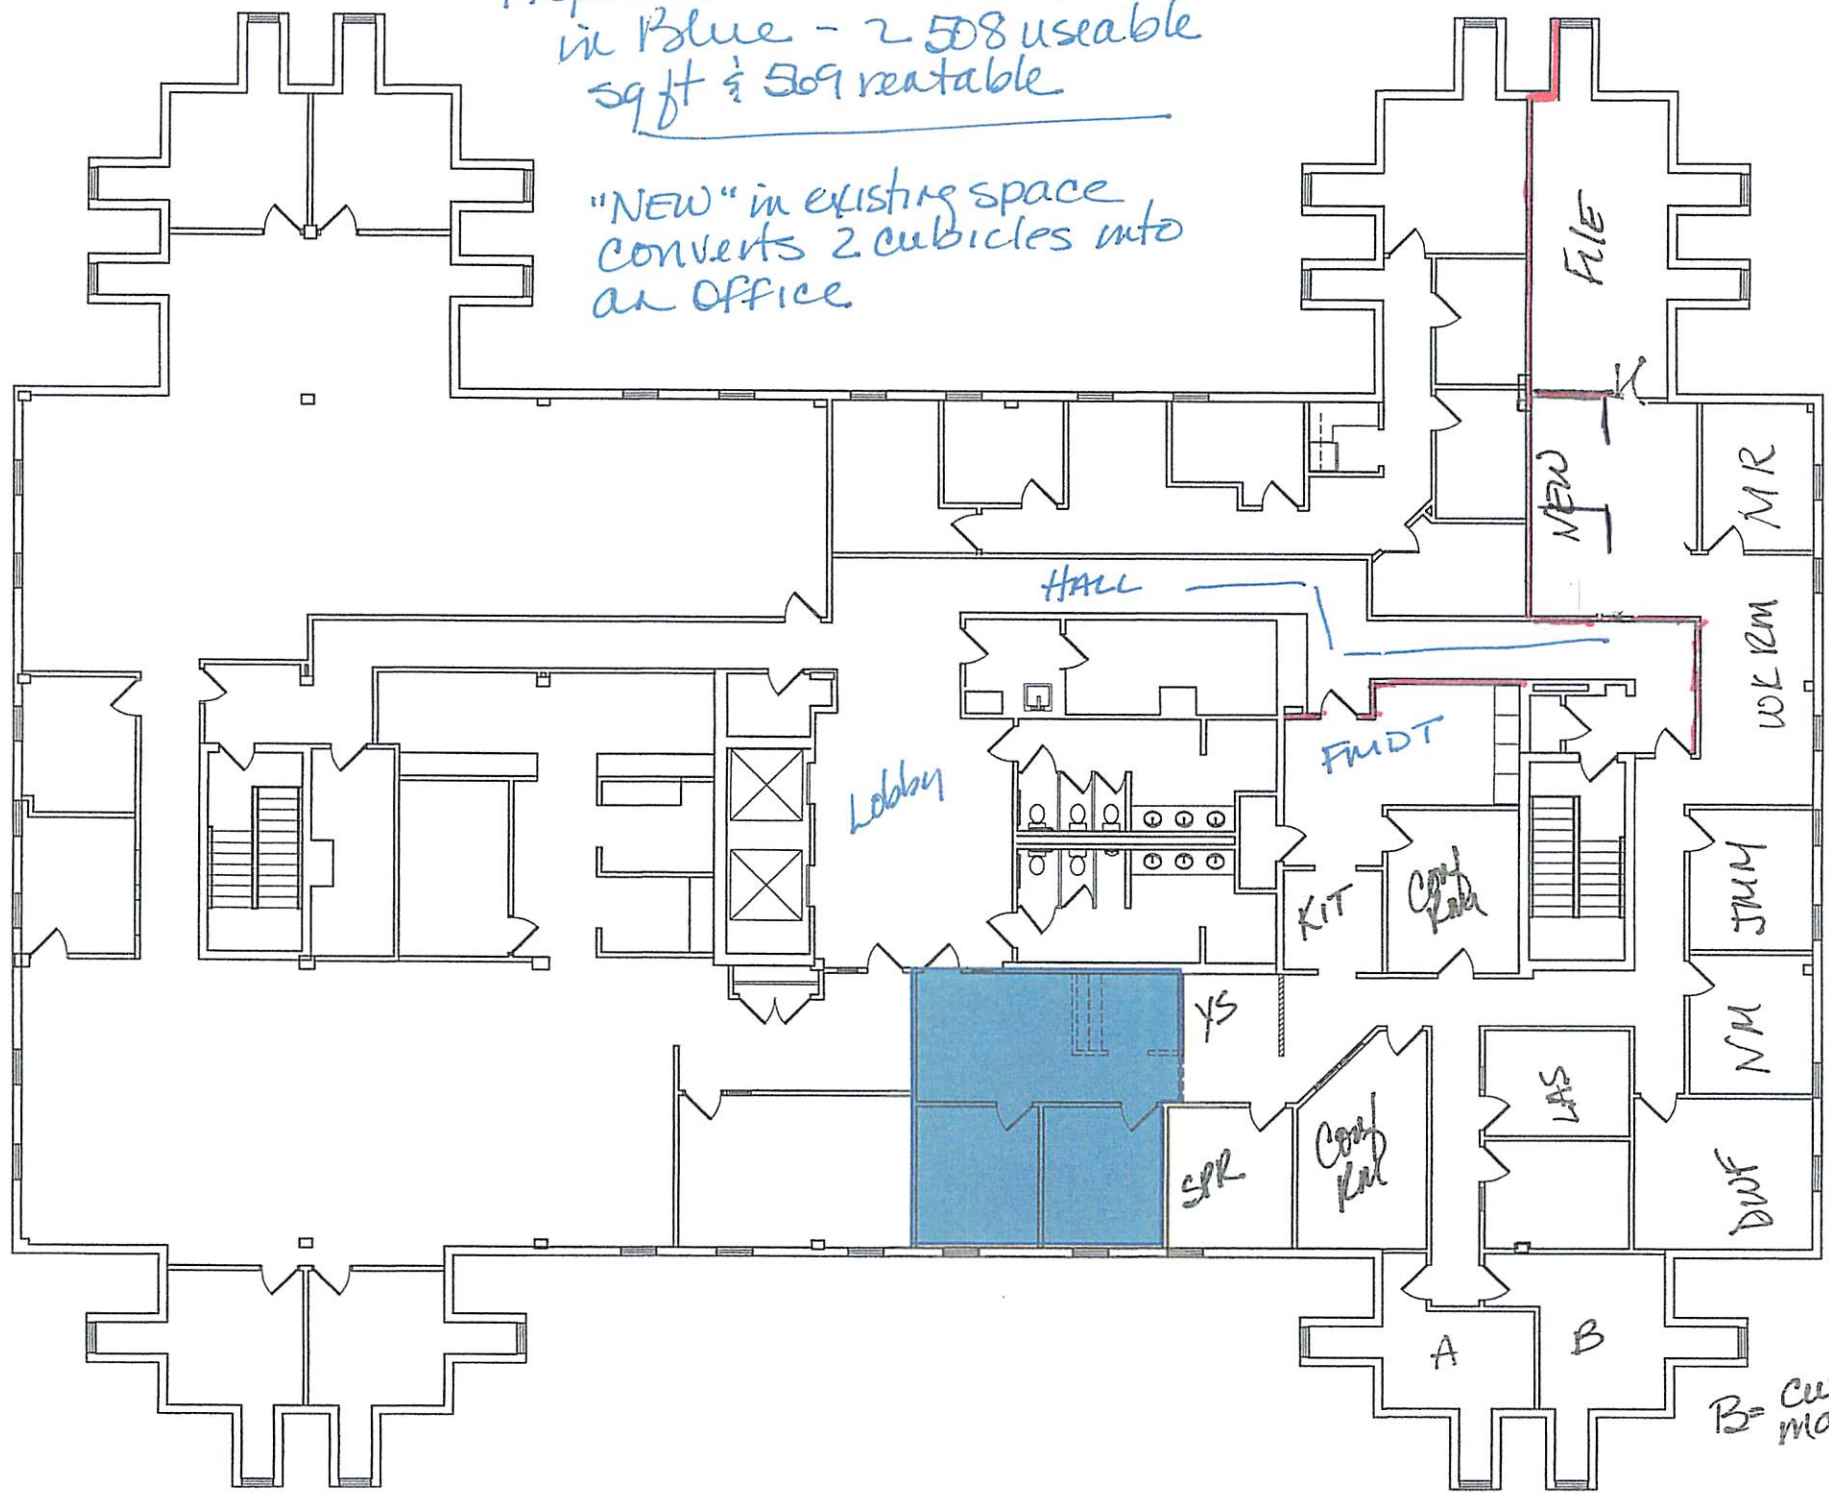

Proposed additional space
in Blue - 2508 useable
sq ft & 509 rentable

"NEW" in existing space
converts 2 cubicles into
an office

B = current to
mary