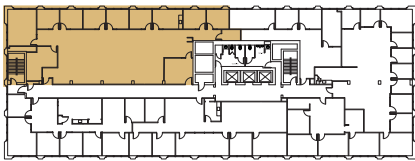

Bovet Office Centre

155 Bovet Rd, San Mateo, CA 94402

BOVET
OFFICE CENTRE

AVAILABILITIES

FLOOR 3 | ±4,484 s.f.

Suite 300

Available now

Floor Plan Key