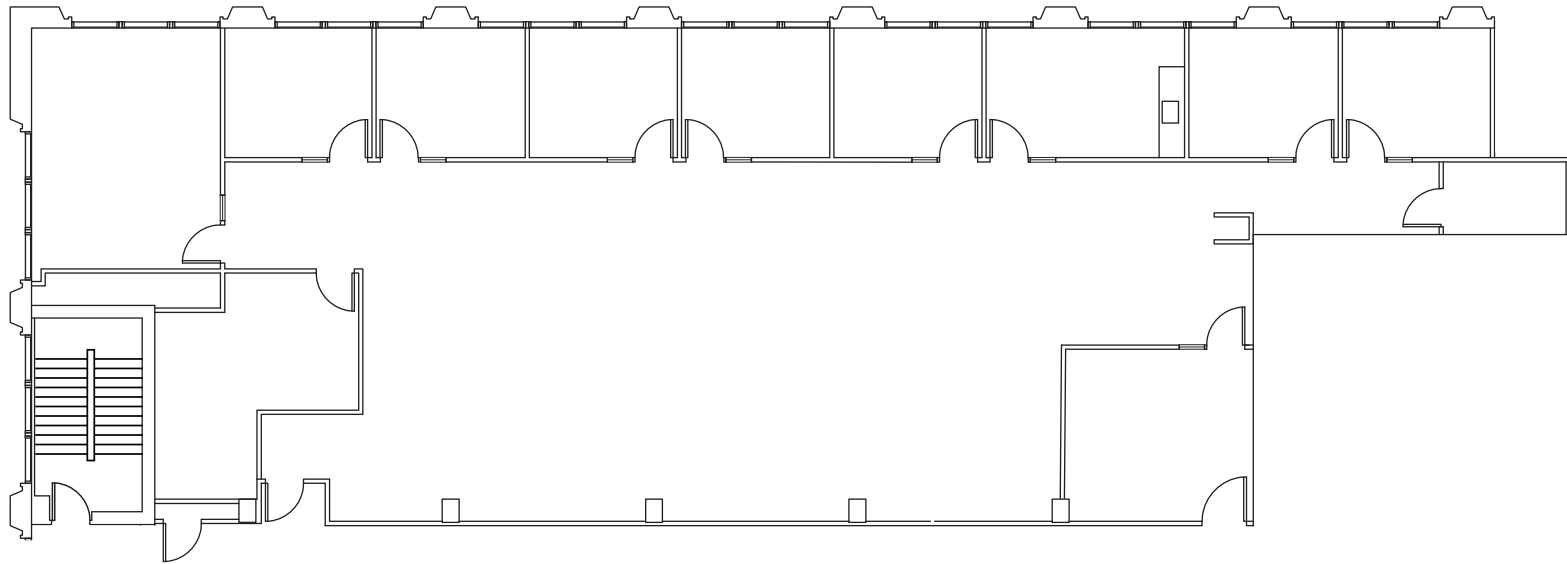

Bovet Office Centre

155 Bovet Rd, San Mateo, CA 94402

BOVET
OFFICE CENTRE

AVAILABILITIES

FLOOR 3 | ±4,484 s.f.

Suite 300

Available now

Floor Plan Key