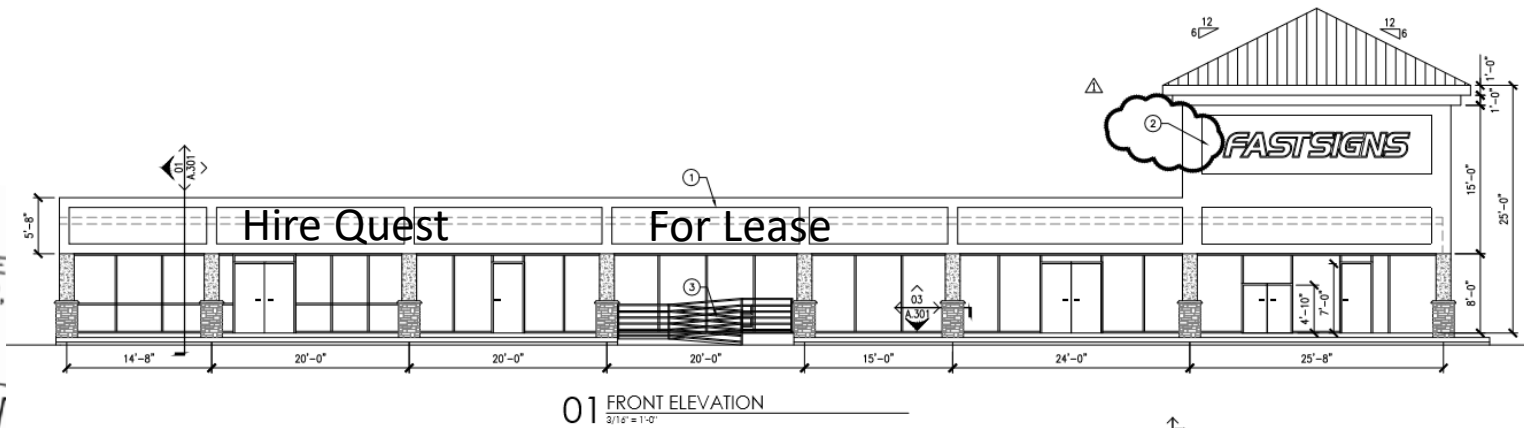

FOR LEASE

2535 Blue Willow Houston, TX 77042

Available – 1,000 sq. ft.

← Available – 1,000 sq ft in yellow

Add:
HVAC
Plumbing
Electrical
Drop Ceiling

Add Glass Doors

1,200 sq ft

1,400 sq ft

No Flooring
Add Wall

Tile This Side only

Fire Exit?

Restrooms

148.40' W

59' E - 127.83' SANITARY SEWER EASEMENT

40.00' SIDEWALK

AREA TO BE RENOVATED 3,000 SF

ROOF OVER

140.00'

S 02'14'01" E - 147.95'

CONCRETE

9.9'