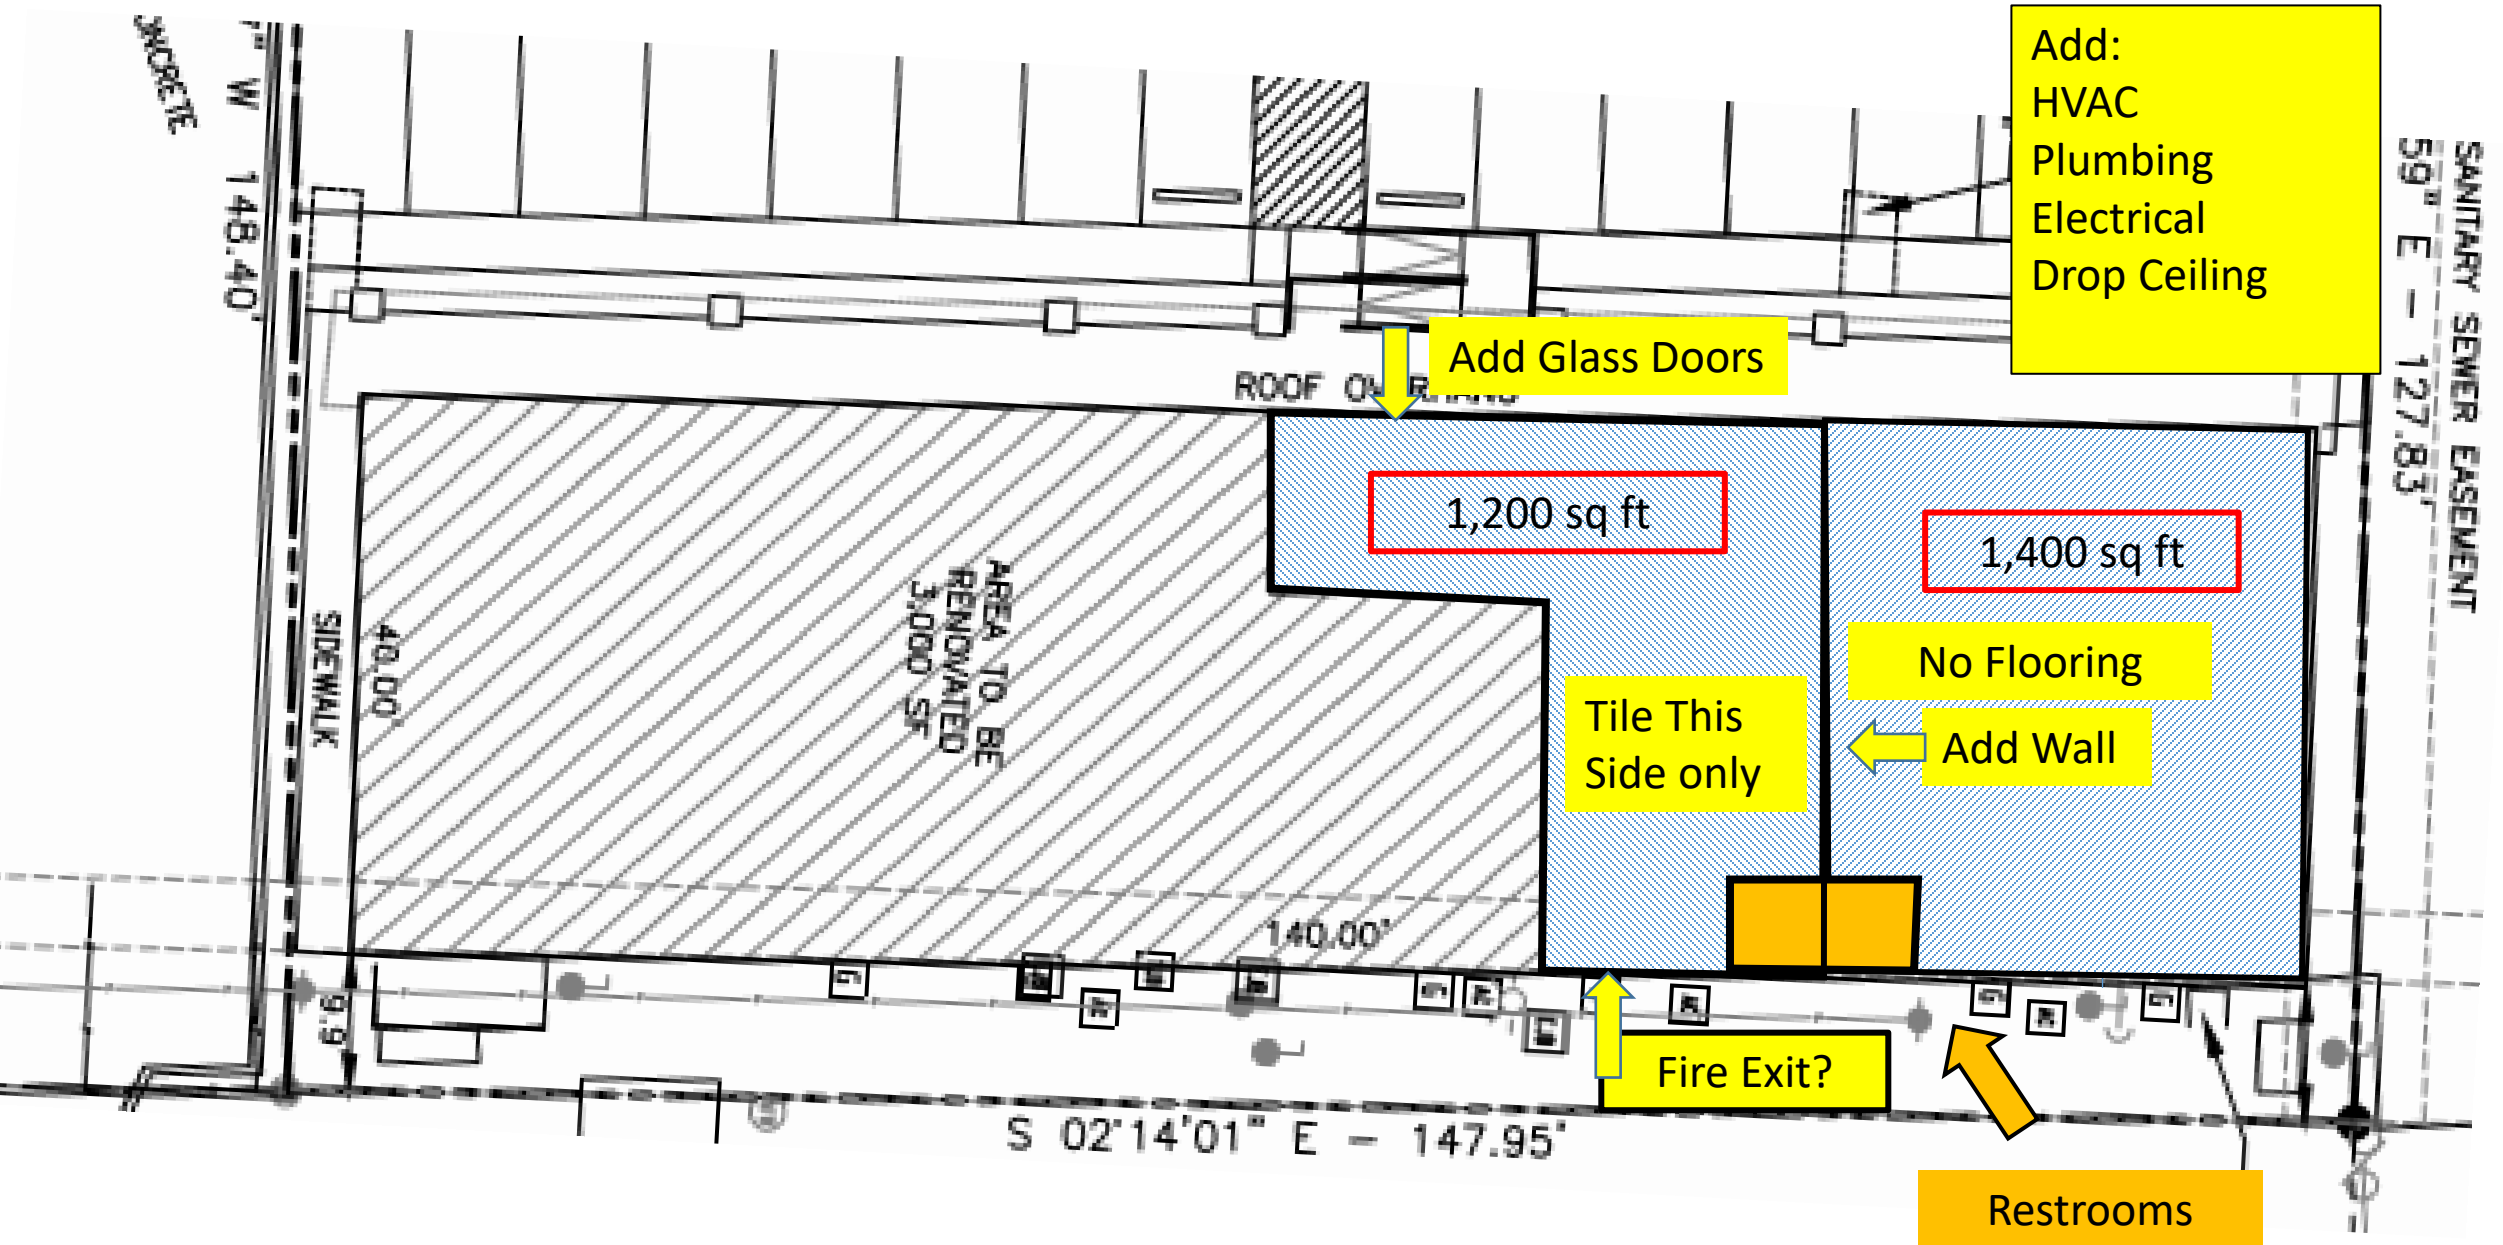

FOR LEASE

2535 Blue Willow Houston, TX 77042

Available – 1,000 sq. ft.

← Available – 1,000 sq ft in yellow

Add:
HVAC
Plumbing
Electrical
Drop Ceiling

Add Glass Doors

1,200 sq ft

1,400 sq ft

No Flooring
Add Wall

Tile This Side only

Fire Exit?

Restrooms

148.40' W

59' E - 127.83' SANITARY SEWER EASEMENT

40.00' SIDEWALK

AREA TO BE RENOVATED 3,000 SF

ROOF OVER

140.00'

S 02'14'01" E - 147.95'

CONCRETE

9.9'