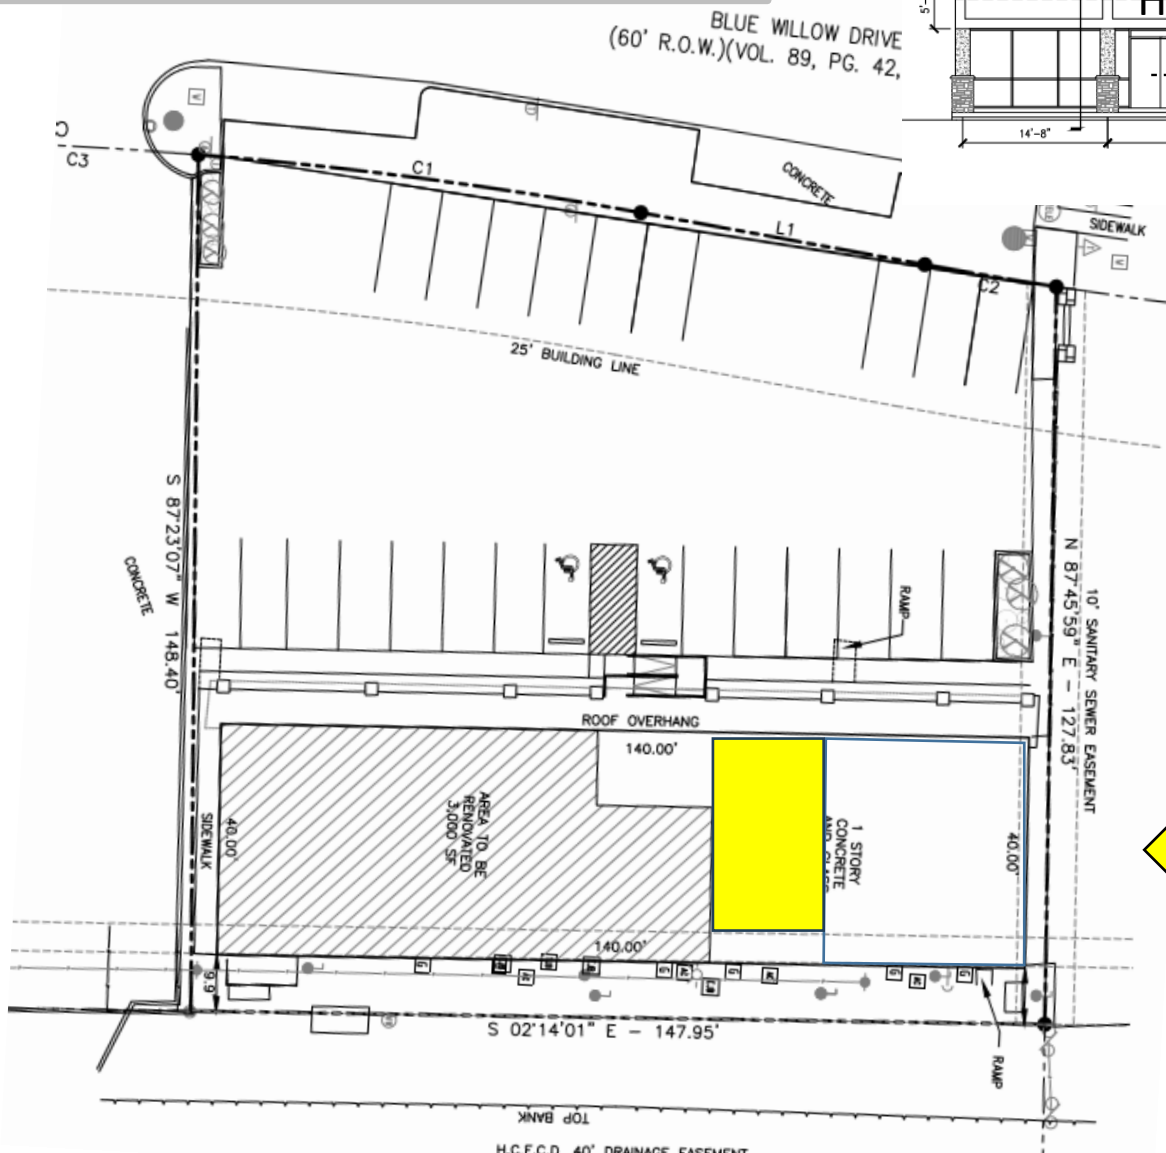

FOR LEASE

2535 Blue Willow Houston, TX 77042

Available – 1,000 sq. ft.

← Available – 1,000 sq ft in yellow

Add:
HVAC
Plumbing
Electrical
Drop Ceiling

Add Glass Doors

1,200 sq ft

1,400 sq ft

No Flooring
Add Wall

Tile This Side only

Fire Exit?

Restrooms

148.40' W

59' E - 127.83' SANITARY SEWER EASEMENT

40.00' SIDEWALK

AREA TO BE RENOVATED 3,000 SF

ROOF OVER

140.00'

S 02'14'01" E - 147.95'

CONCRETE

9.9'